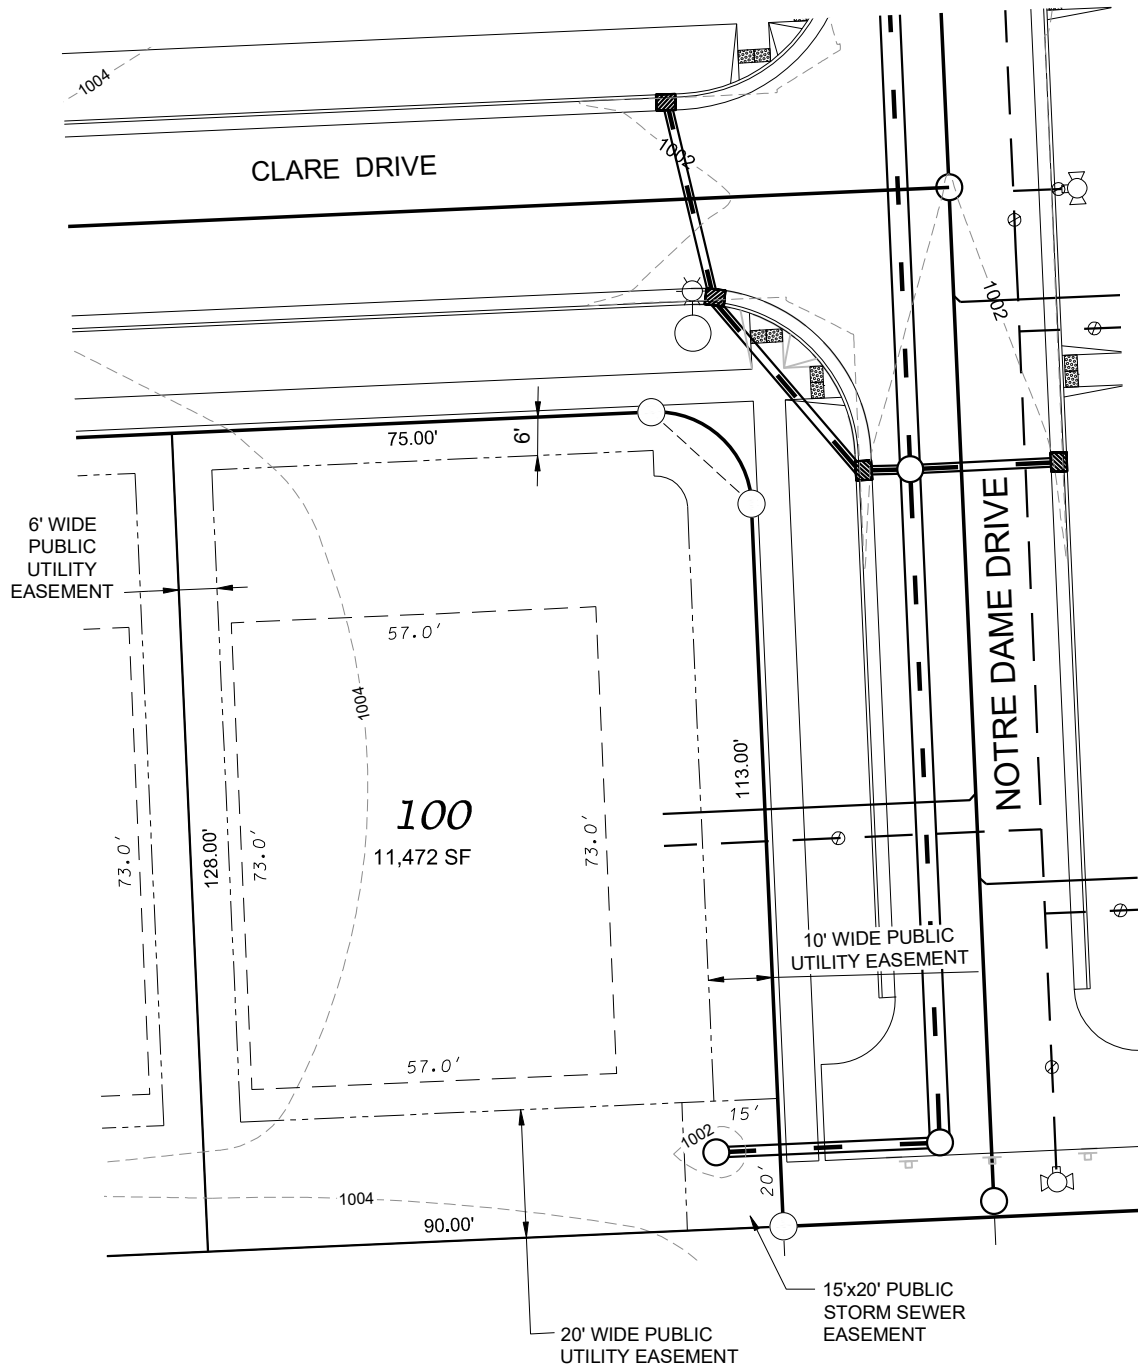

Fahey Fields - Lot 100

FRONT YARD SETBACK: 30'
 SIDE YARD SETBACK: 8'
 STREET SIDE YARD SETBACK: 25'
 REAR YARD SETBACK: 25'

D'ONOFRIO KOTTKE AND ASSOCIATES, INC.
 7530 Westward Way, Madison, WI 53717
 Phone: 608.833.7530 • Fax: 608.833.1089
YOUR NATURAL RESOURCE FOR LAND DEVELOPMENT

DATE: 05-07-21
 F.N.: 20-05-178
 REV.

DRAWN BY: KRG