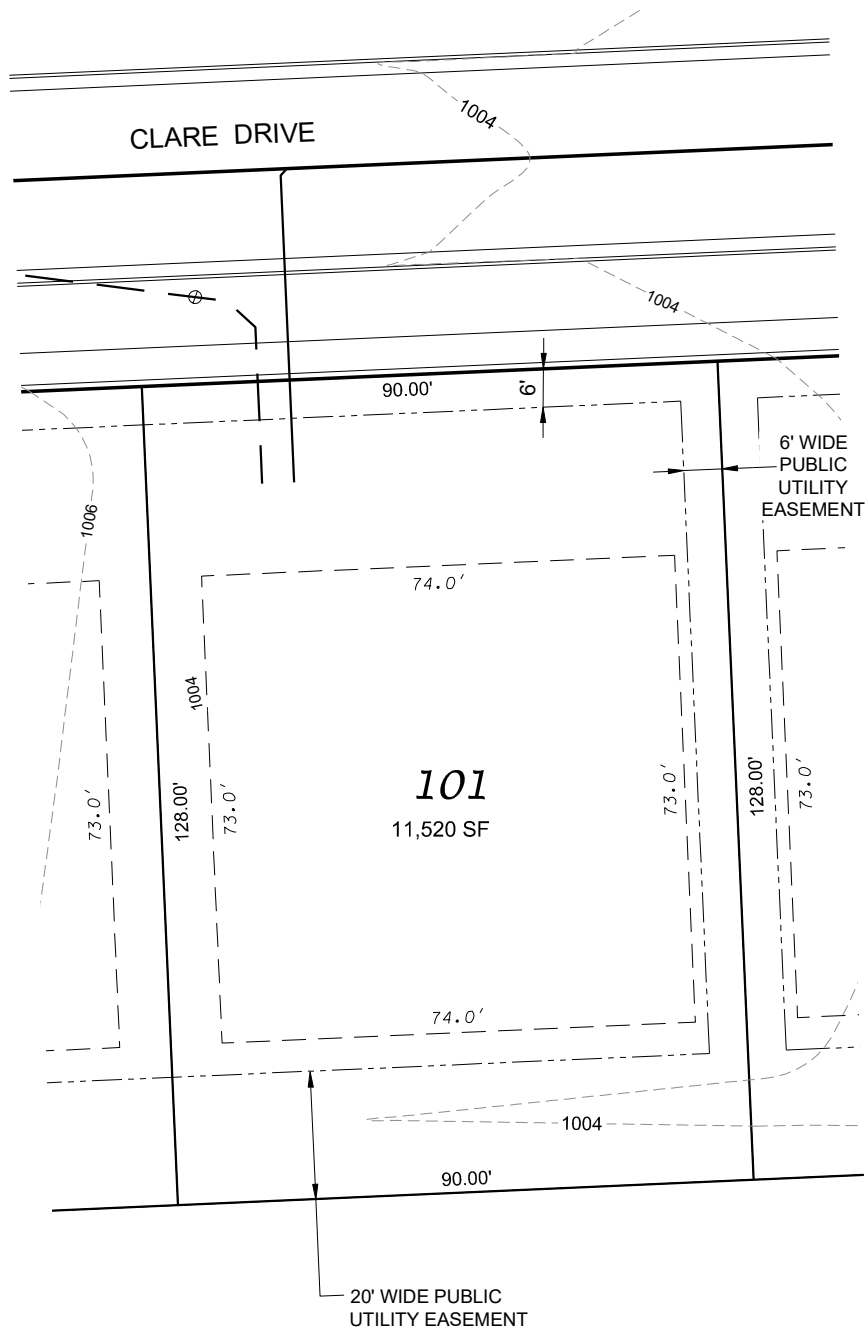

# Fahey Fields - Lot 101

FRONT YARD SETBACK: 30'  
 SIDE YARD SETBACK: 8'  
 STREET SIDE YARD SETBACK: 25'  
 REAR YARD SETBACK: 25'

**D'ONOFRIO KOTTKE AND ASSOCIATES, INC.**

7530 Westward Way, Madison, WI 53717  
 Phone: 608.833.7530 • Fax: 608.833.1089

**YOUR NATURAL RESOURCE FOR LAND DEVELOPMENT**

Scale 1" = 30'

DATE: 05-07-21  
 F.N.: 20-05-178  
 REV.

DRAWN BY: KRG