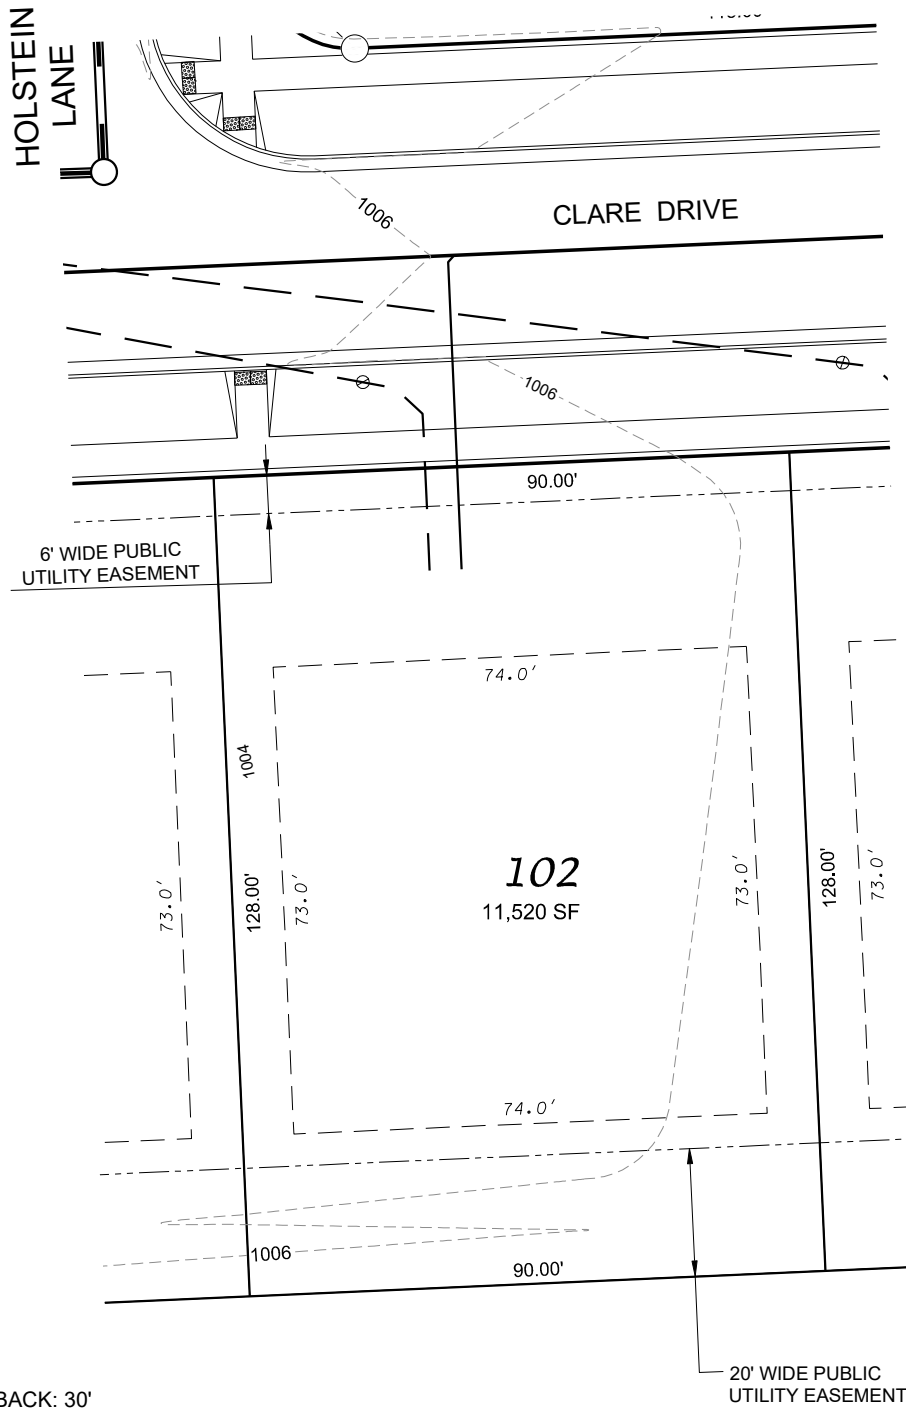

Fahey Fields - Lot 102

FRONT YARD SETBACK: 30'
 SIDE YARD SETBACK: 8'
 STREET SIDE YARD SETBACK: 25'
 REAR YARD SETBACK: 25'

D'ONOFRIO KOTTKE AND ASSOCIATES, INC.

7530 Westward Way, Madison, WI 53717
 Phone: 608.833.7530 • Fax: 608.833.1089
YOUR NATURAL RESOURCE FOR LAND DEVELOPMENT

DATE: 05-07-21
 F.N.: 20-05-178
 REV.

DRAWN BY: KRG