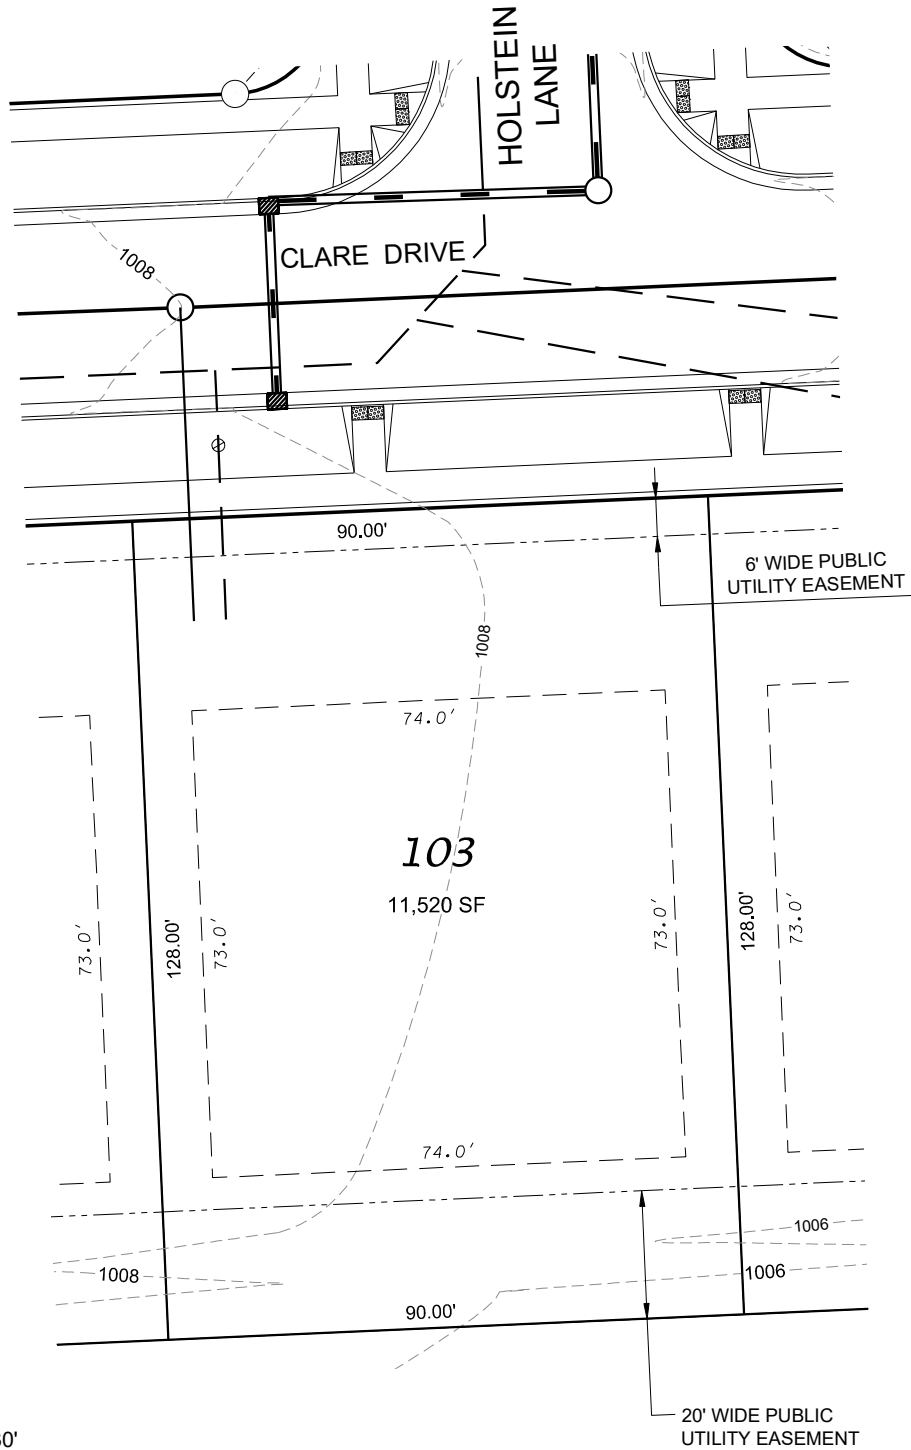

Fahey Fields - Lot 103

FRONT YARD SETBACK: 30'
 SIDE YARD SETBACK: 8'
 STREET SIDE YARD SETBACK: 25'
 REAR YARD SETBACK: 25'

D'ONOFRIO KOTTKE AND ASSOCIATES, INC.

7530 Westward Way, Madison, WI 53717

Phone: 608.833.7530 • Fax: 608.833.1089

YOUR NATURAL RESOURCE FOR LAND DEVELOPMENT

0 30

Scale 1" = 30'

DATE: 05-07-21

F.N.: 20-05-178

REV.

DRAWN BY: KRG

U:/USER/2005178/DRAWINGS/LOT DETAILS PH 5.DWG