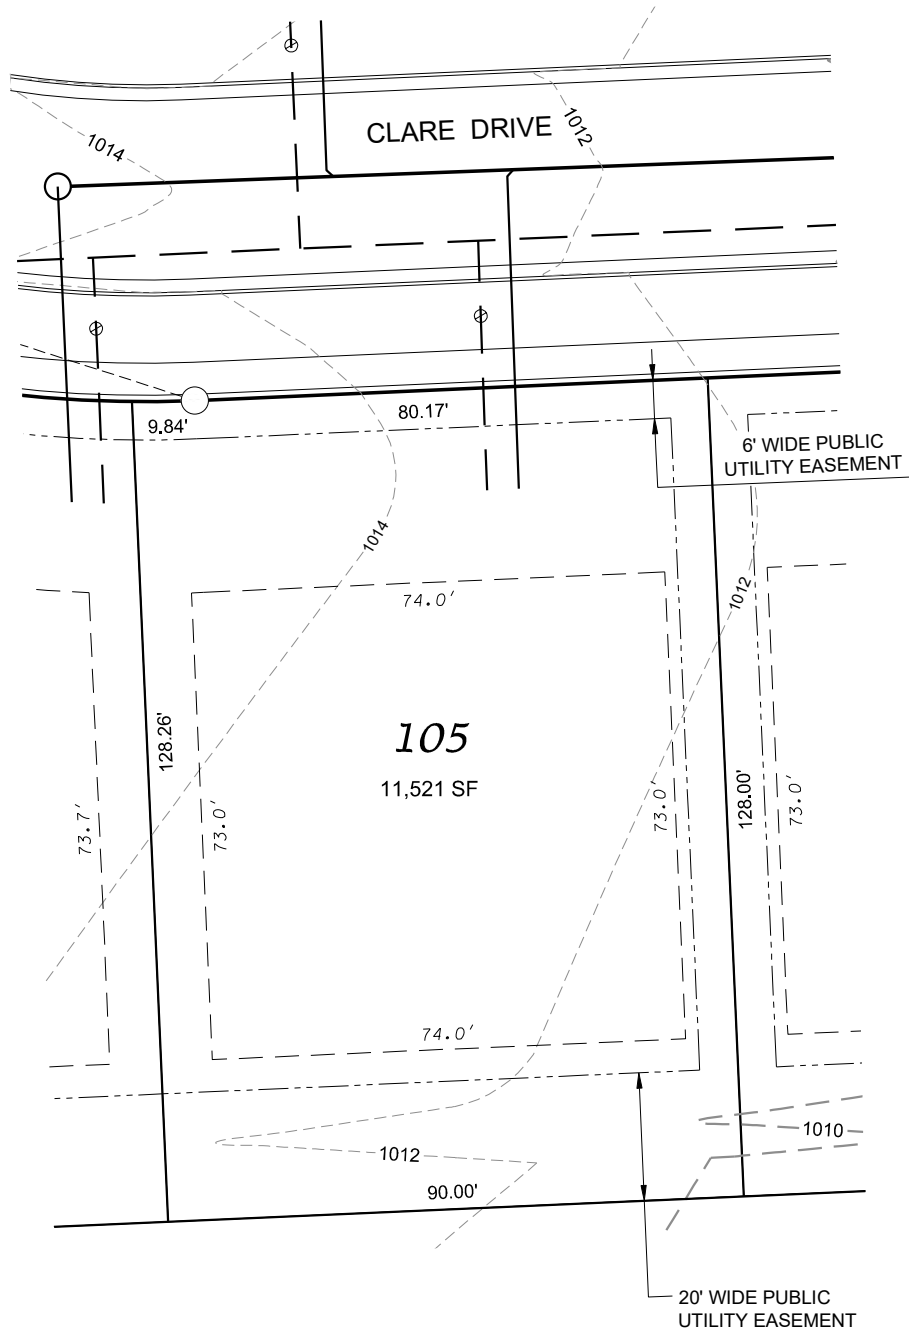

# Fahey Fields - Lot 105

FRONT YARD SETBACK: 30'  
 SIDE YARD SETBACK: 8'  
 STREET SIDE YARD SETBACK: 25'  
 REAR YARD SETBACK: 25'

**D'ONOFRIO KOTTKE AND ASSOCIATES, INC.**

7530 Westward Way, Madison, WI 53717

Phone: 608.833.7530 • Fax: 608.833.1089

**YOUR NATURAL RESOURCE FOR LAND DEVELOPMENT**

0 30

Scale 1" = 30'

DATE: 05-07-21

F.N.: 20-05-178

REV.

DRAWN BY: KRG

U:/USER/2005178/DRAWINGS/LOT DETAILS PH 5.DWG