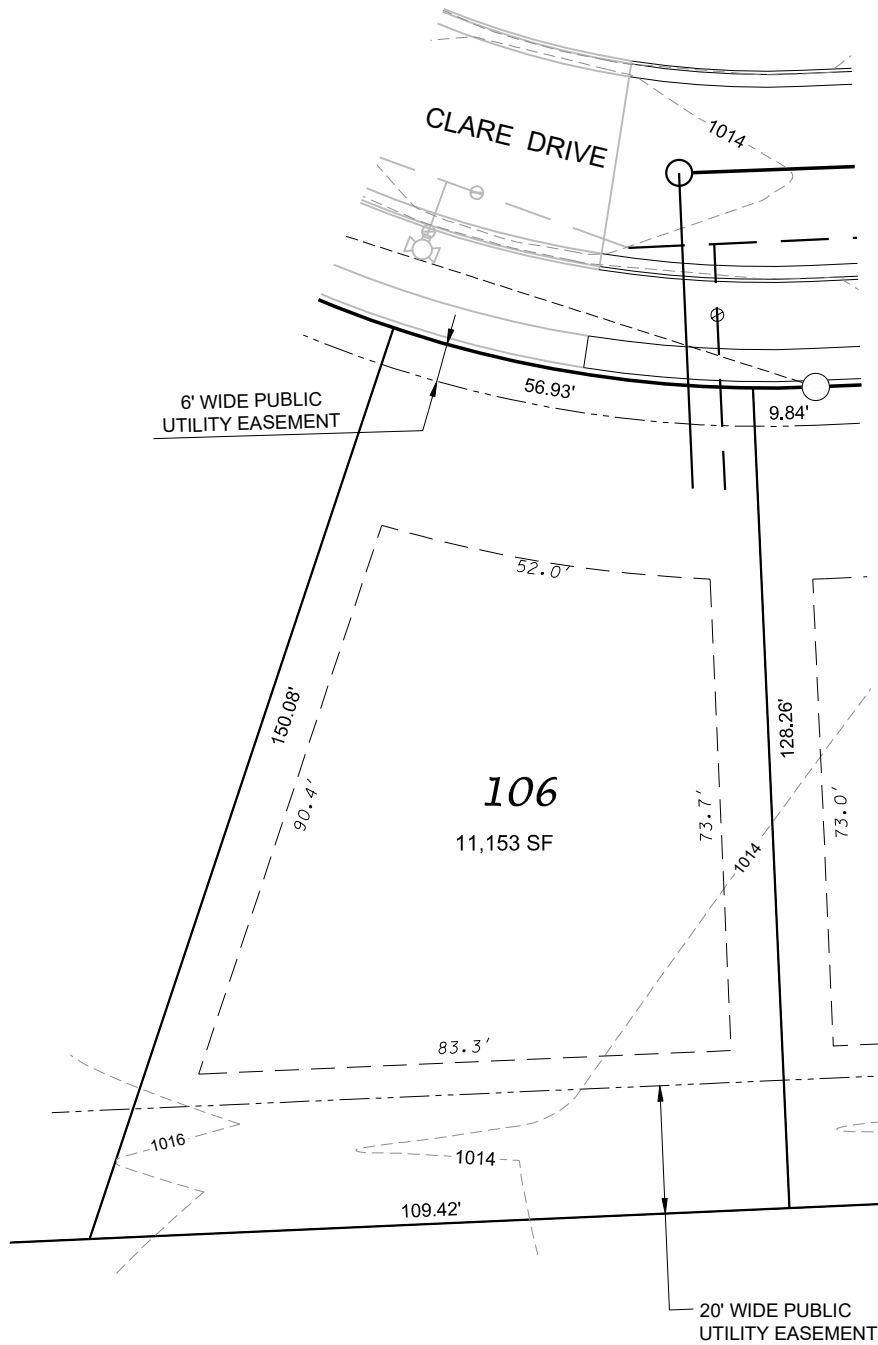

# Fahey Fields - Lot 106

FRONT YARD SETBACK: 30'  
 SIDE YARD SETBACK: 8'  
 STREET SIDE YARD SETBACK: 25'  
 REAR YARD SETBACK: 25'

**D'ONOFRIO KOTTKE AND ASSOCIATES, INC.**

7530 Westward Way, Madison, WI 53717  
 Phone: 608.833.7530 • Fax: 608.833.1089  
**YOUR NATURAL RESOURCE FOR LAND DEVELOPMENT**

DATE: 05-07-21  
 F.N.: 20-05-178  
 REV.

DRAWN BY: KRG