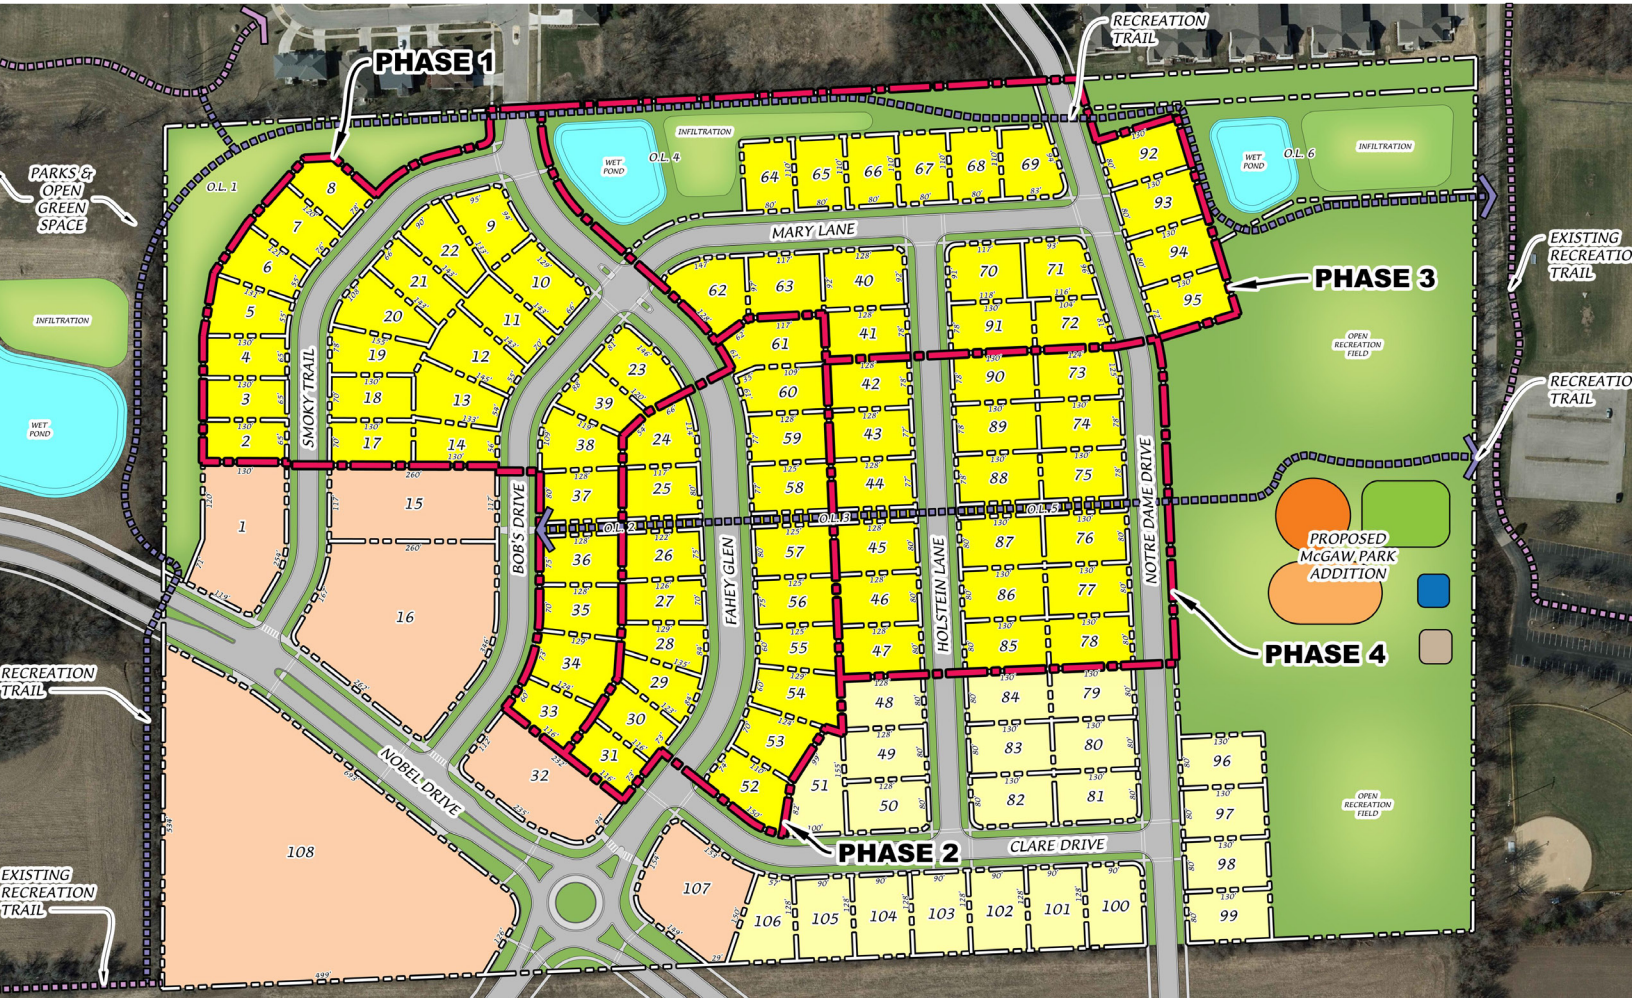

TRADEMARK HOMES

FAHEY FIELDS

Fitchburg Neighborhood • Oregon School District
FaheyFields.com

608-513-0622 • MicheleNarowetz@gmail.com

TRADEMARK HOMES

4
MINUTES TO

FITCHBURG PUBLIC LIBRARY

14
MINUTES TO

STATE CAPITOL

17
MINUTES TO

EPIC

25
MINUTES TO

DANE COUNTY AIRPORT

608-513-0622 • MicheleNarowetz@gmail.com