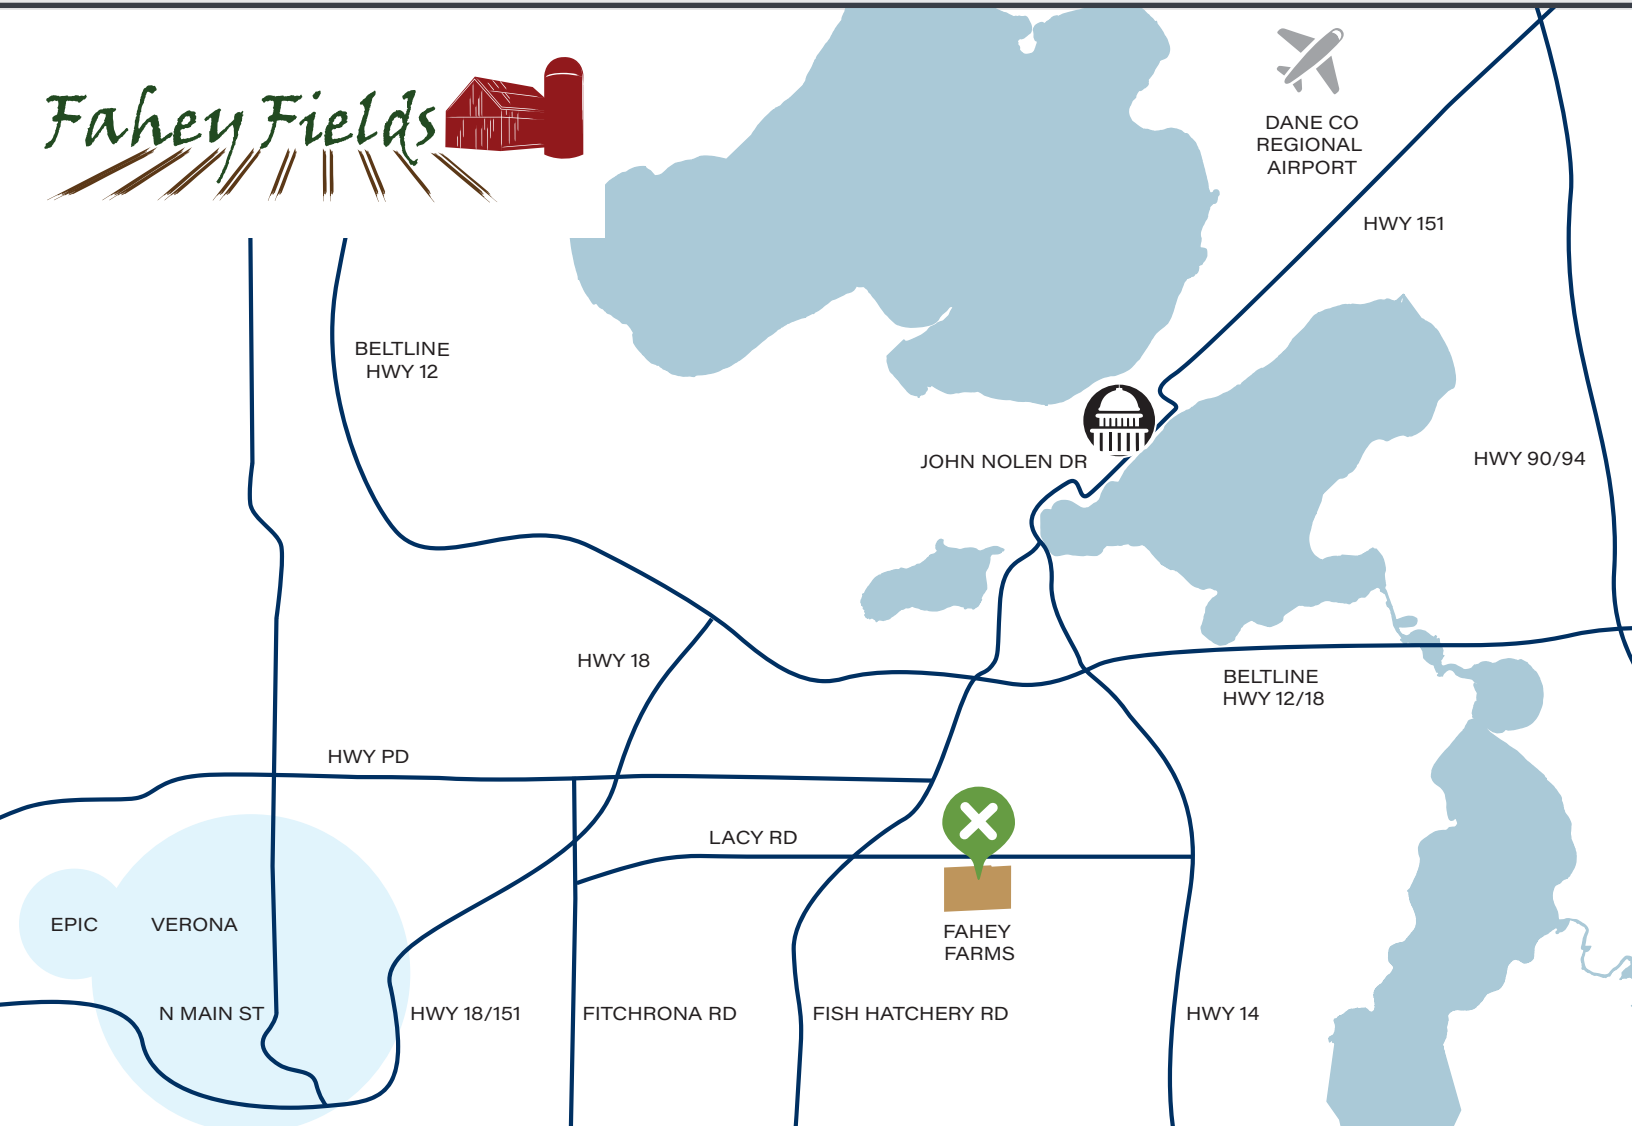

TRADEMARK HOMES

FAHEY FIELDS

Fitchburg Neighborhood • Oregon School District
FaheyFields.com

608-513-0622 • MicheleNarowetz@gmail.com

TRADEMARK HOMES

4
MINUTES TO

FITCHBURG PUBLIC LIBRARY

14
MINUTES TO

STATE CAPITOL

17
MINUTES TO

EPIC

25
MINUTES TO

DANE COUNTY AIRPORT

608-513-0622 • MicheleNarowetz@gmail.com