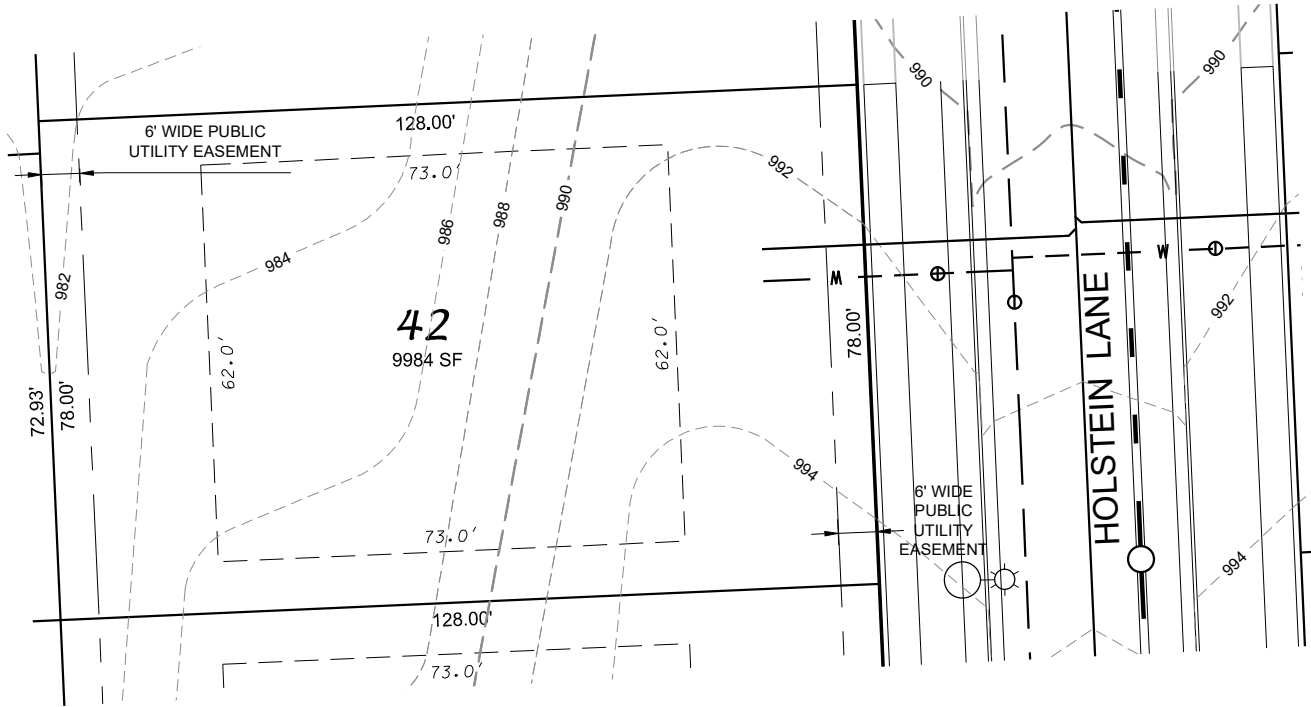

# Fahey Fields - Lot 42

FRONT YARD SETBACK: 30'  
 SIDE YARD SETBACK: 8'  
 STREET SIDE YARD SETBACK: 25'  
 REAR YARD SETBACK: 25'

**D'ONOFRIO KOTTKE AND ASSOCIATES, INC.**  
 7530 Westward Way, Madison, WI 53717  
 Phone: 608.833.7530 • Fax: 608.833.1089  
 YOUR NATURAL RESOURCE FOR LAND DEVELOPMENT

DATE: 09-15-20  
 F.N.: 19-05-145  
 REV.

DRAWN BY: KRG