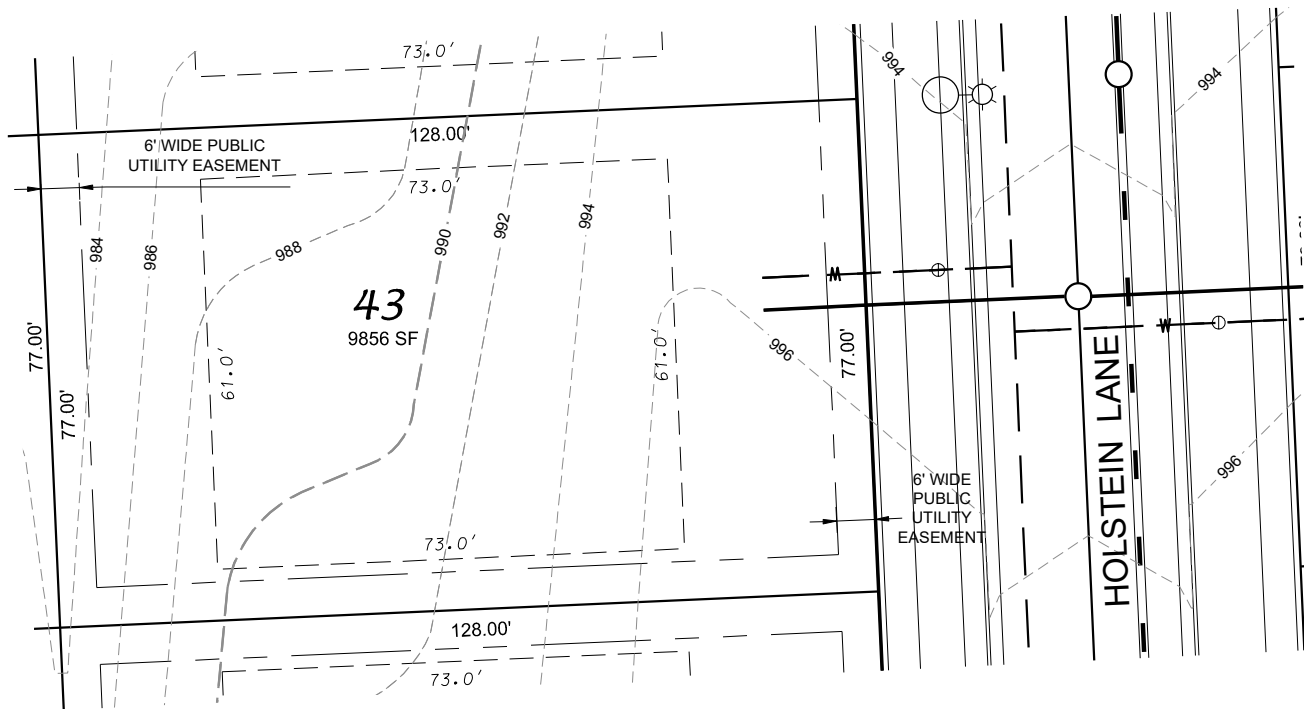

# Fahey Fields - Lot 43

FRONT YARD SETBACK: 30'  
 SIDE YARD SETBACK: 8'  
 STREET SIDE YARD SETBACK: 25'  
 REAR YARD SETBACK: 25'

**D'ONOFRIO KOTTKE AND ASSOCIATES, INC.**  
 7530 Westward Way, Madison, WI 53717  
 Phone: 608.833.7530 • Fax: 608.833.1089  
 YOUR NATURAL RESOURCE FOR LAND DEVELOPMENT