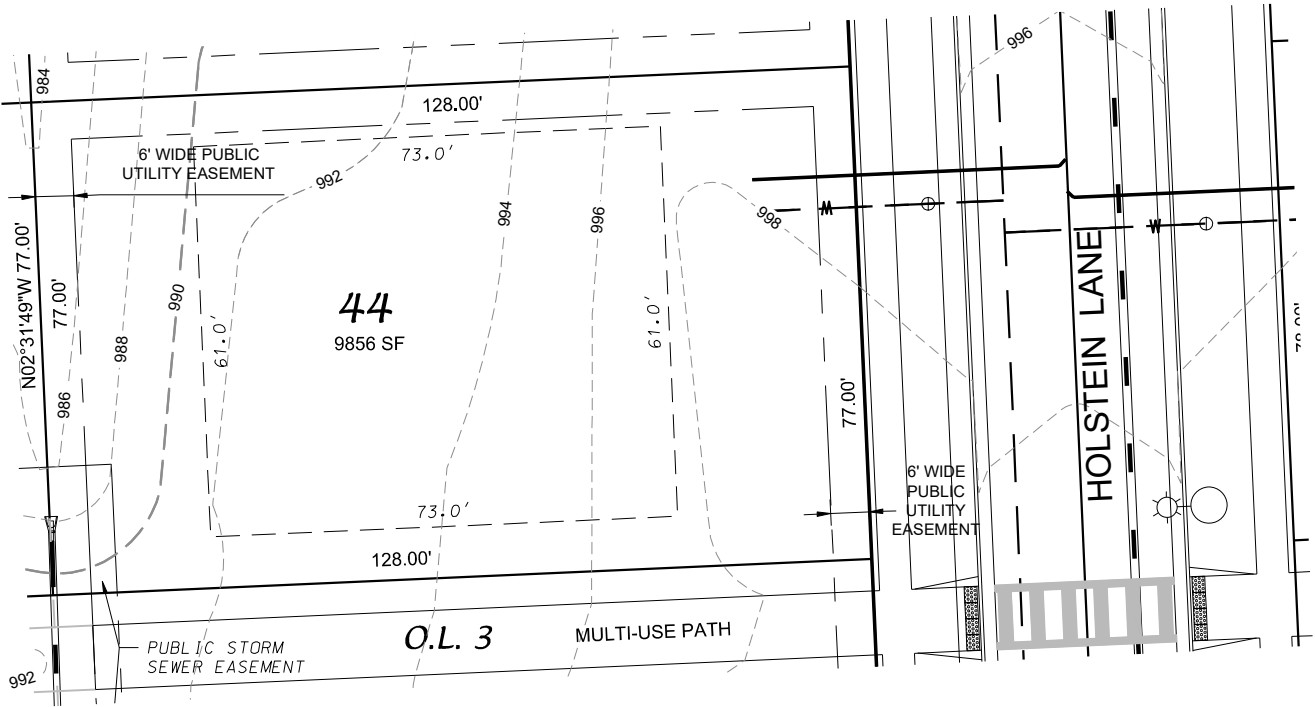

Fahey Fields - Lot 44

FRONT YARD SETBACK: 30'
 SIDE YARD SETBACK: 8'
 STREET SIDE YARD SETBACK: 25'
 REAR YARD SETBACK: 25'

D'ONOFRIO KOTTKE AND ASSOCIATES, INC.
 7530 Westward Way, Madison, WI 53717
 Phone: 608.833.7530 • Fax: 608.833.1089
 YOUR NATURAL RESOURCE FOR LAND DEVELOPMENT