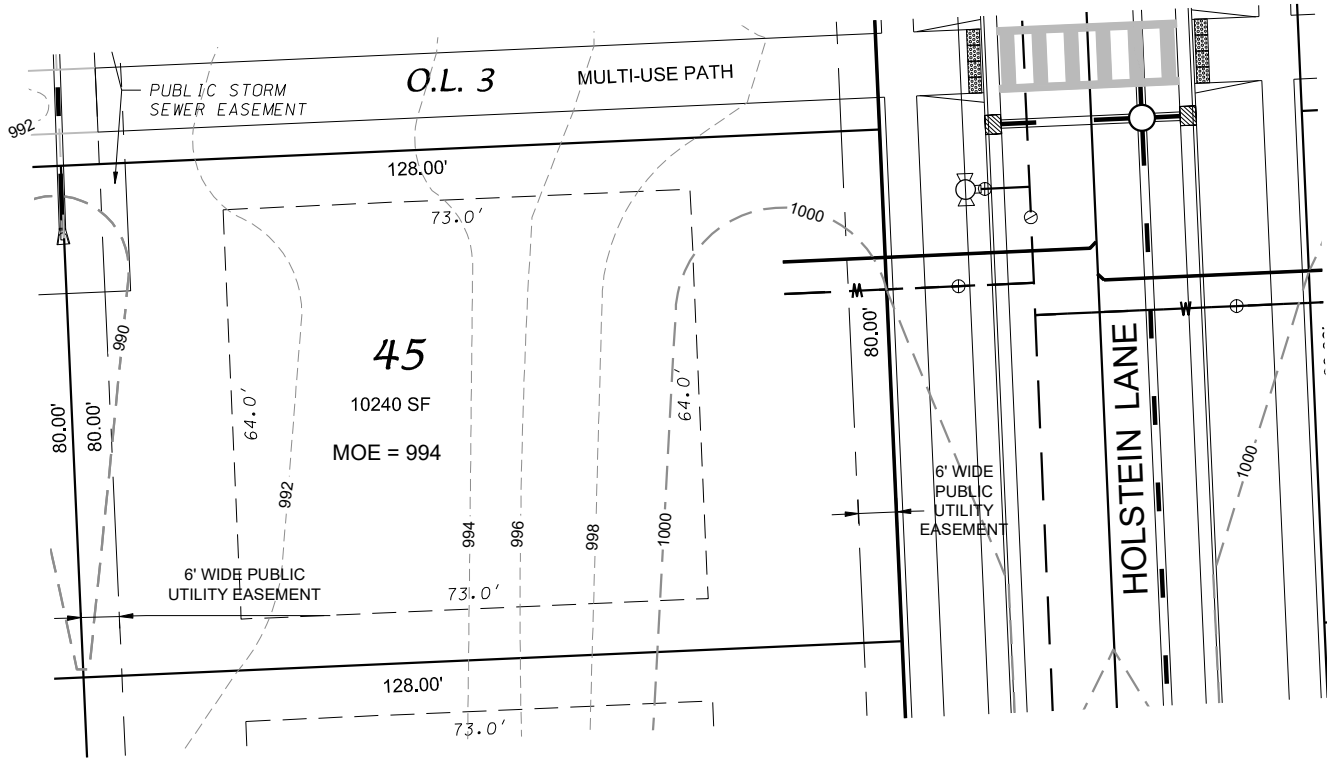

# Fahey Fields - Lot 45

FRONT YARD SETBACK: 30'  
 SIDE YARD SETBACK: 8'  
 STREET SIDE YARD SETBACK: 25'  
 REAR YARD SETBACK: 25'

**D'ONOFRIO KOTTKE AND ASSOCIATES, INC.**  
 7530 Westward Way, Madison, WI 53717  
 Phone: 608.833.7530 • Fax: 608.833.1089  
 YOUR NATURAL RESOURCE FOR LAND DEVELOPMENT

DATE: 09-15-20  
 F.N.: 19-05-145  
 REV.

DRAWN BY: KRG