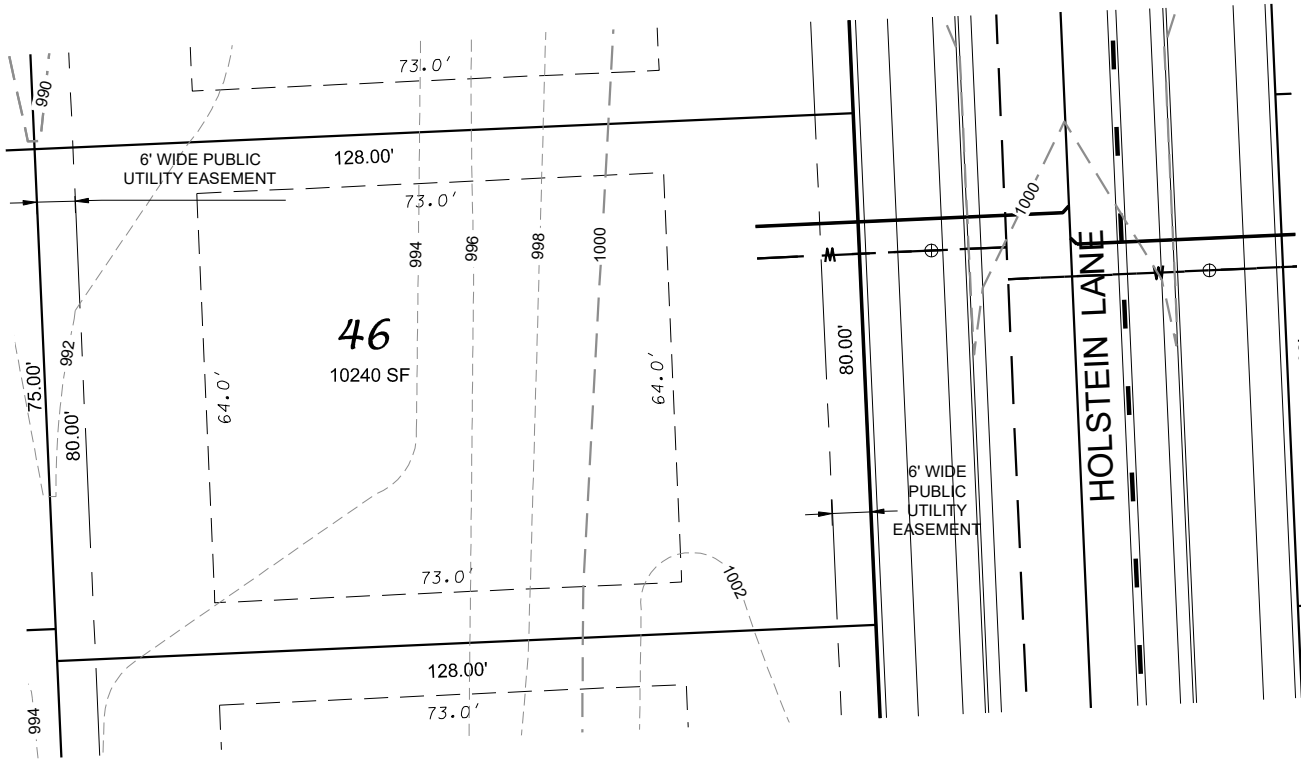

# Fahey Fields - Lot 46

FRONT YARD SETBACK: 30'  
 SIDE YARD SETBACK: 8'  
 STREET SIDE YARD SETBACK: 25'  
 REAR YARD SETBACK: 25'

**D'ONOFRIO KOTTKE AND ASSOCIATES, INC.**  
 7530 Westward Way, Madison, WI 53717  
 Phone: 608.833.7530 • Fax: 608.833.1089  
**YOUR NATURAL RESOURCE FOR LAND DEVELOPMENT**