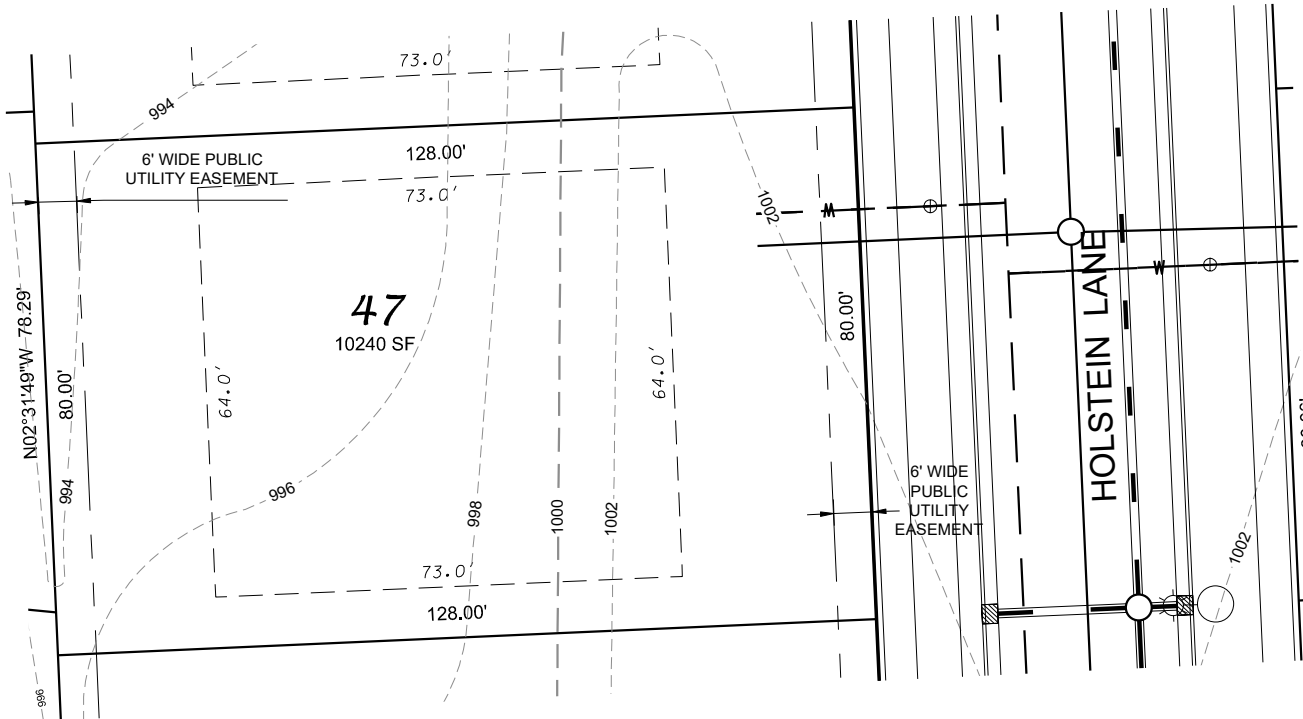

Fahey Fields - Lot 47

FRONT YARD SETBACK: 30'
 SIDE YARD SETBACK: 8'
 STREET SIDE YARD SETBACK: 25'
 REAR YARD SETBACK: 25'

D'ONOFRIO KOTTKE AND ASSOCIATES, INC.
 7530 Westward Way, Madison, WI 53717
 Phone: 608.833.7530 • Fax: 608.833.1089
 YOUR NATURAL RESOURCE FOR LAND DEVELOPMENT