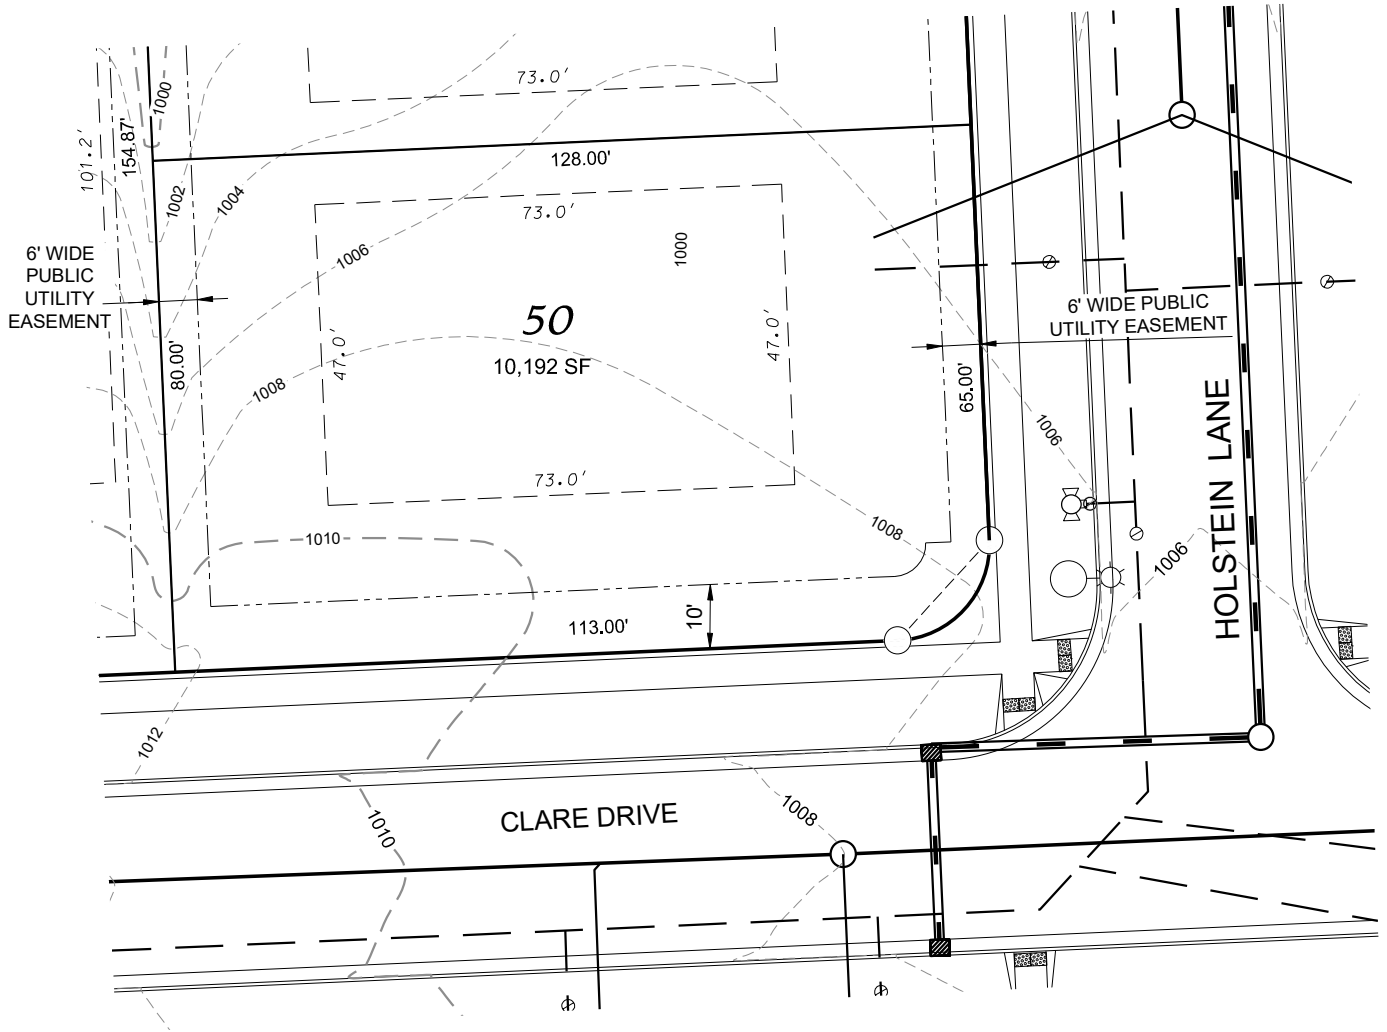

# Fahey Fields - Lot 50

FRONT YARD SETBACK: 30'  
 SIDE YARD SETBACK: 8'  
 STREET SIDE YARD SETBACK: 25'  
 REAR YARD SETBACK: 25'

**D'ONOFRIO KOTTKE AND ASSOCIATES, INC.**  
 7530 Westward Way, Madison, WI 53717  
 Phone: 608.833.7530 • Fax: 608.833.1089  
 YOUR NATURAL RESOURCE FOR LAND DEVELOPMENT

DATE: 05-07-21  
 F.N.: 20-05-178  
 REV.

DRAWN BY: KRG