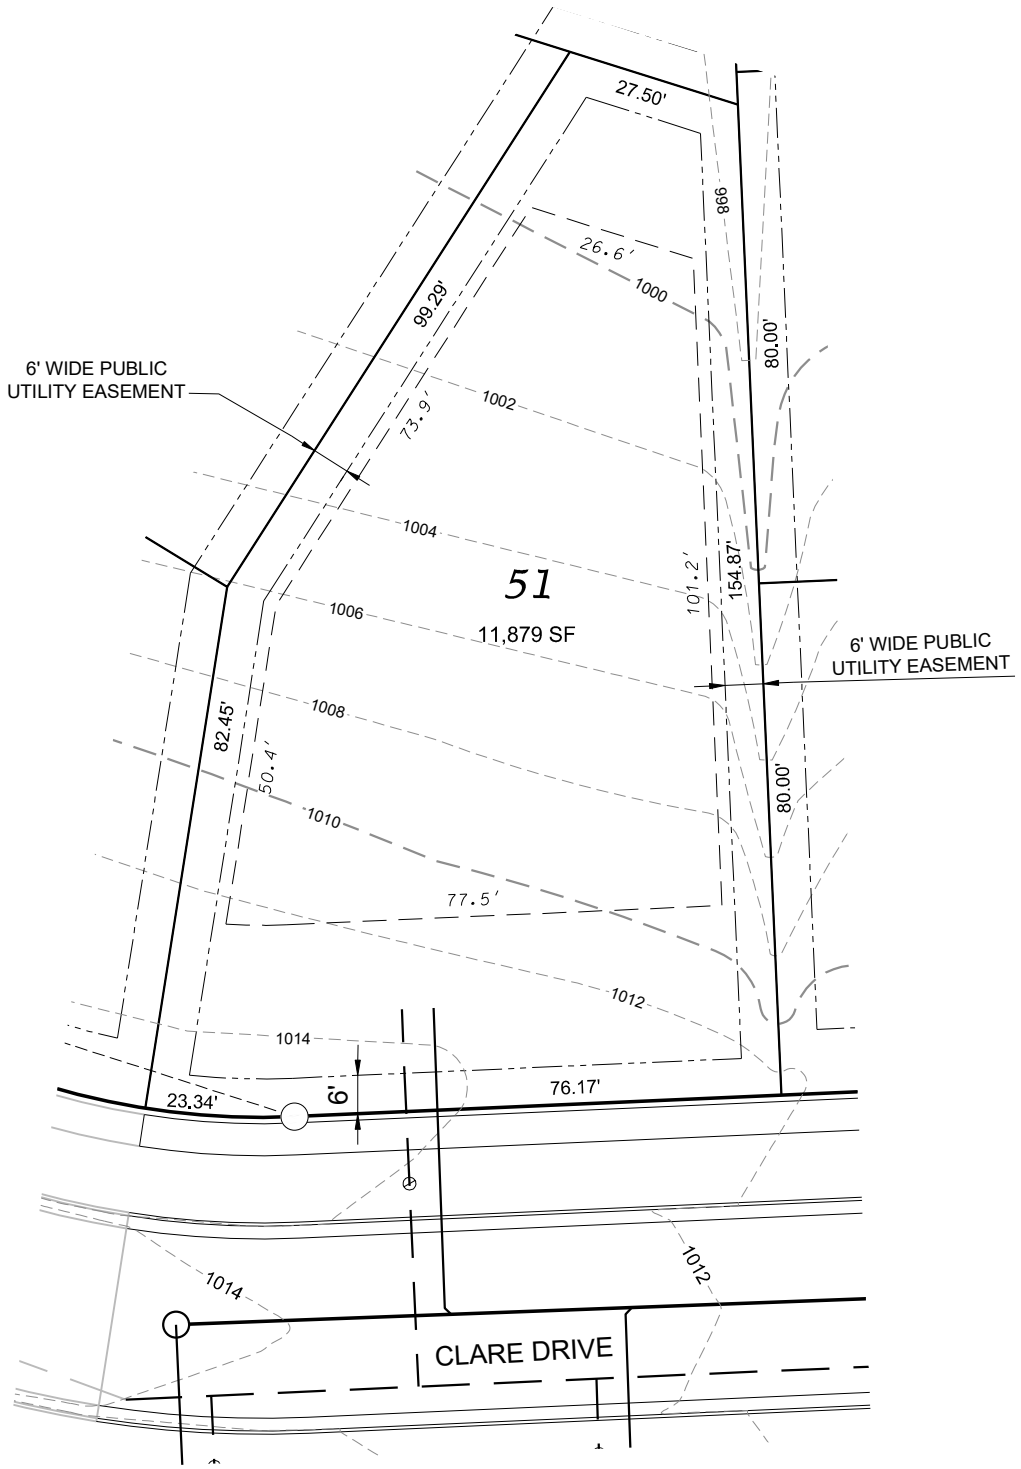

Fahey Fields - Lot 51

FRONT YARD SETBACK: 30'
 SIDE YARD SETBACK: 8'
 STREET SIDE YARD SETBACK: 25'
 REAR YARD SETBACK: 25'

D'ONOFRIO KOTTKE AND ASSOCIATES, INC.
 7530 Westward Way, Madison, WI 53717
 Phone: 608.833.7530 • Fax: 608.833.1089
YOUR NATURAL RESOURCE FOR LAND DEVELOPMENT

DATE: 05-07-21
 F.N.: 20-05-178
 REV.

DRAWN BY: KRG