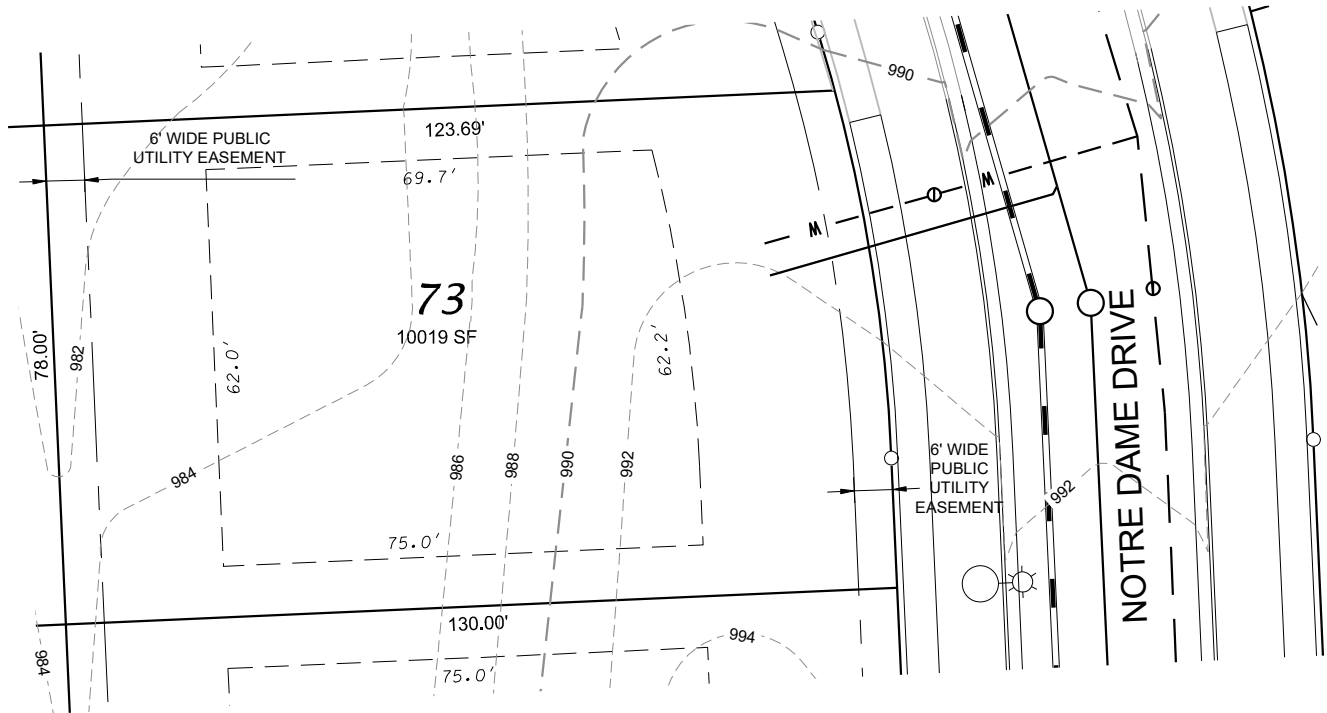

Fahey Fields - Lot 73

FRONT YARD SETBACK: 30'
 SIDE YARD SETBACK: 8'
 STREET SIDE YARD SETBACK: 25'
 REAR YARD SETBACK: 25'

D'ONOFRIO KOTTKE AND ASSOCIATES, INC.
 7530 Westward Way, Madison, WI 53717
 Phone: 608.833.7530 • Fax: 608.833.1089
YOUR NATURAL RESOURCE FOR LAND DEVELOPMENT

DATE: 09-15-20
 F.N.: 19-05-145
 REV.

DRAWN BY: KRG