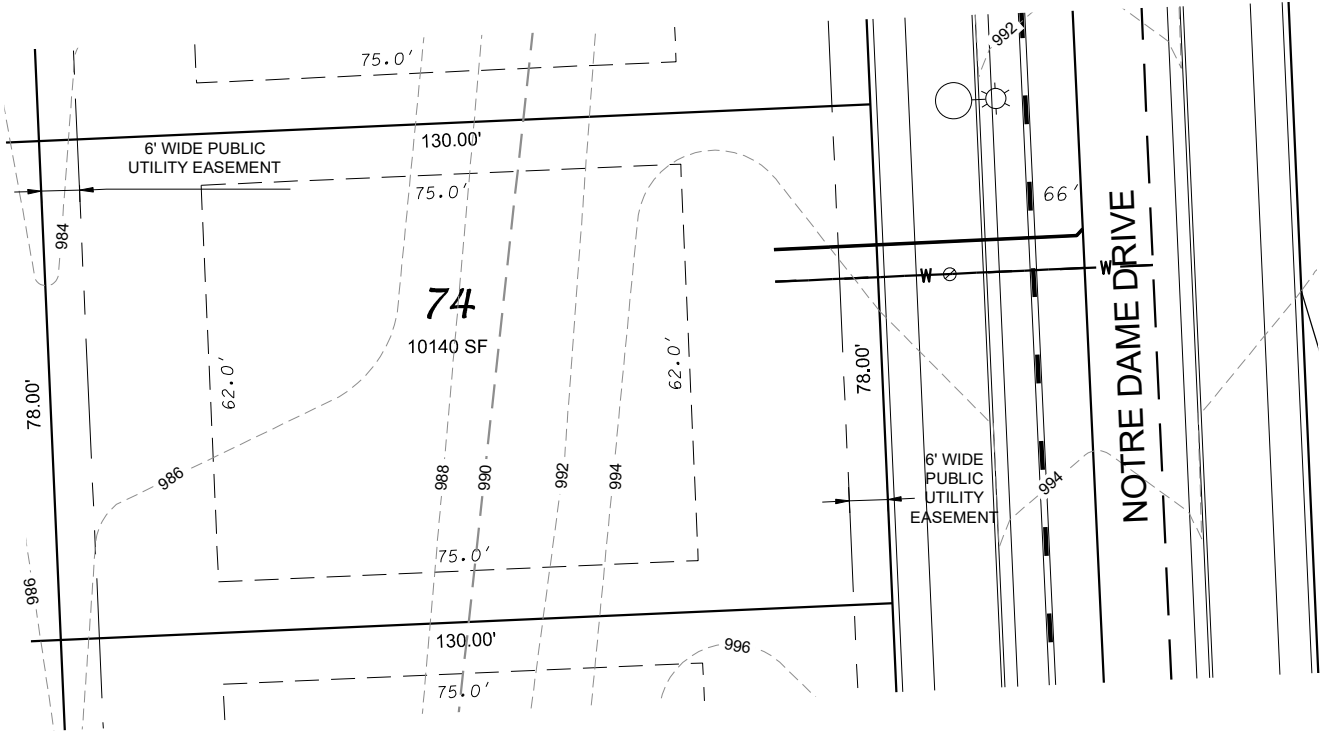

# Fahey Fields - Lot 74

FRONT YARD SETBACK: 30'  
 SIDE YARD SETBACK: 8'  
 STREET SIDE YARD SETBACK: 25'  
 REAR YARD SETBACK: 25'

**D'ONOFRIO KOTTKE AND ASSOCIATES, INC.**

7530 Westward Way, Madison, WI 53717  
 Phone: 608.833.7530 • Fax: 608.833.1089  
**YOUR NATURAL RESOURCE FOR LAND DEVELOPMENT**

DATE: 09-15-20  
 F.N.: 19-05-145  
 REV.

DRAWN BY: KRG