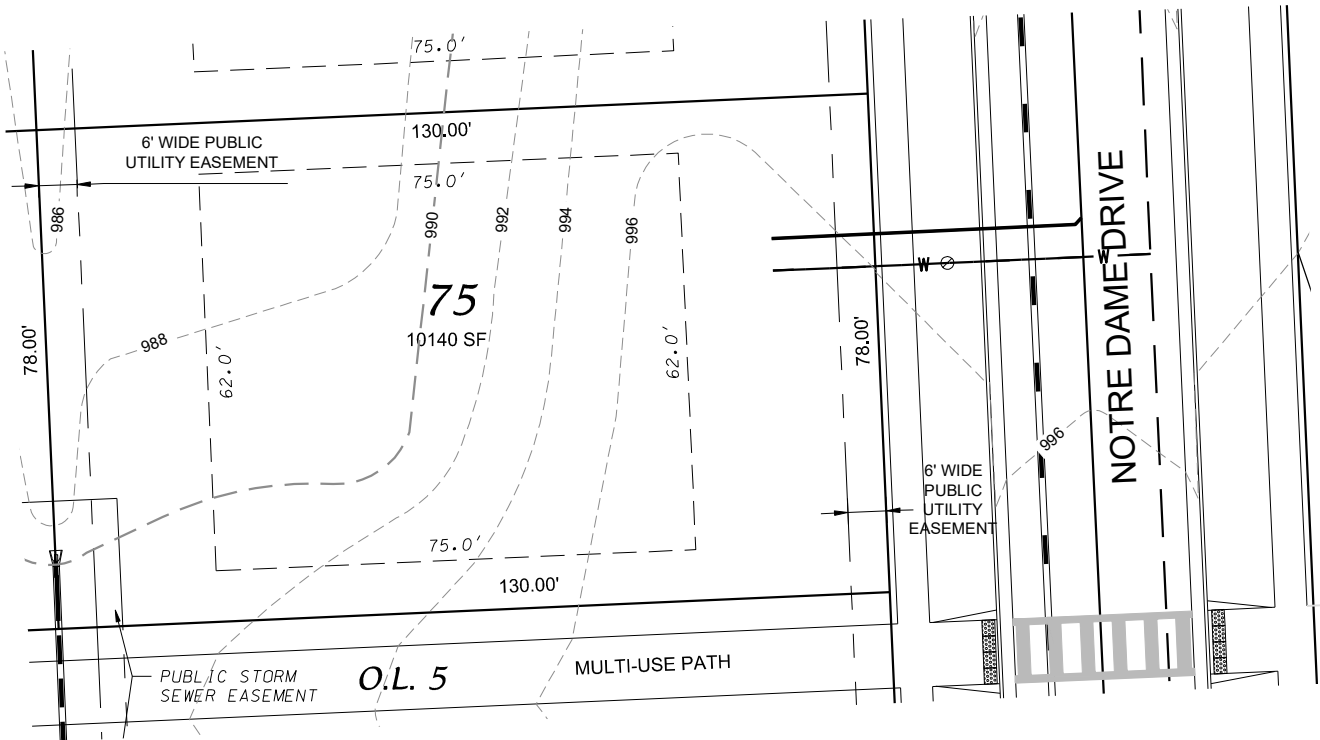

# Fahey Fields - Lot 75

FRONT YARD SETBACK: 30'  
 SIDE YARD SETBACK: 8'  
 STREET SIDE YARD SETBACK: 25'  
 REAR YARD SETBACK: 25'

**D'ONOFRIO KOTTKE AND ASSOCIATES, INC.**

7530 Westward Way, Madison, WI 53717  
 Phone: 608.833.7530 • Fax: 608.833.1089  
**YOUR NATURAL RESOURCE FOR LAND DEVELOPMENT**

DATE: 09-15-20  
 F.N.: 19-05-145  
 REV.

DRAWN BY: KRG