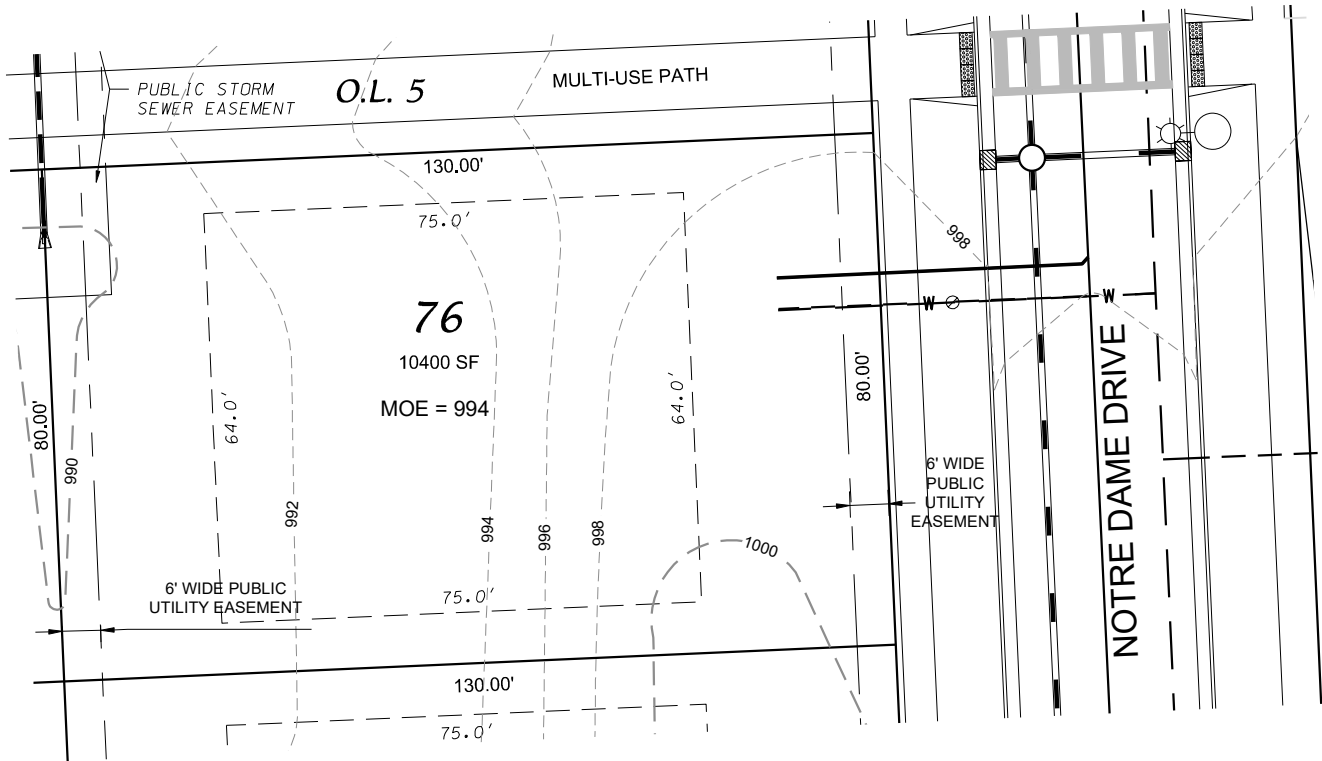

Fahey Fields - Lot 76

FRONT YARD SETBACK: 30'
 SIDE YARD SETBACK: 8'
 STREET SIDE YARD SETBACK: 25'
 REAR YARD SETBACK: 25'

D'ONOFRIO KOTTKE AND ASSOCIATES, INC.
 7530 Westward Way, Madison, WI 53717
 Phone: 608.833.7530 • Fax: 608.833.1089
 YOUR NATURAL RESOURCE FOR LAND DEVELOPMENT

DATE: 09-15-20
 F.N.: 19-05-145
 REV.

DRAWN BY: KRG