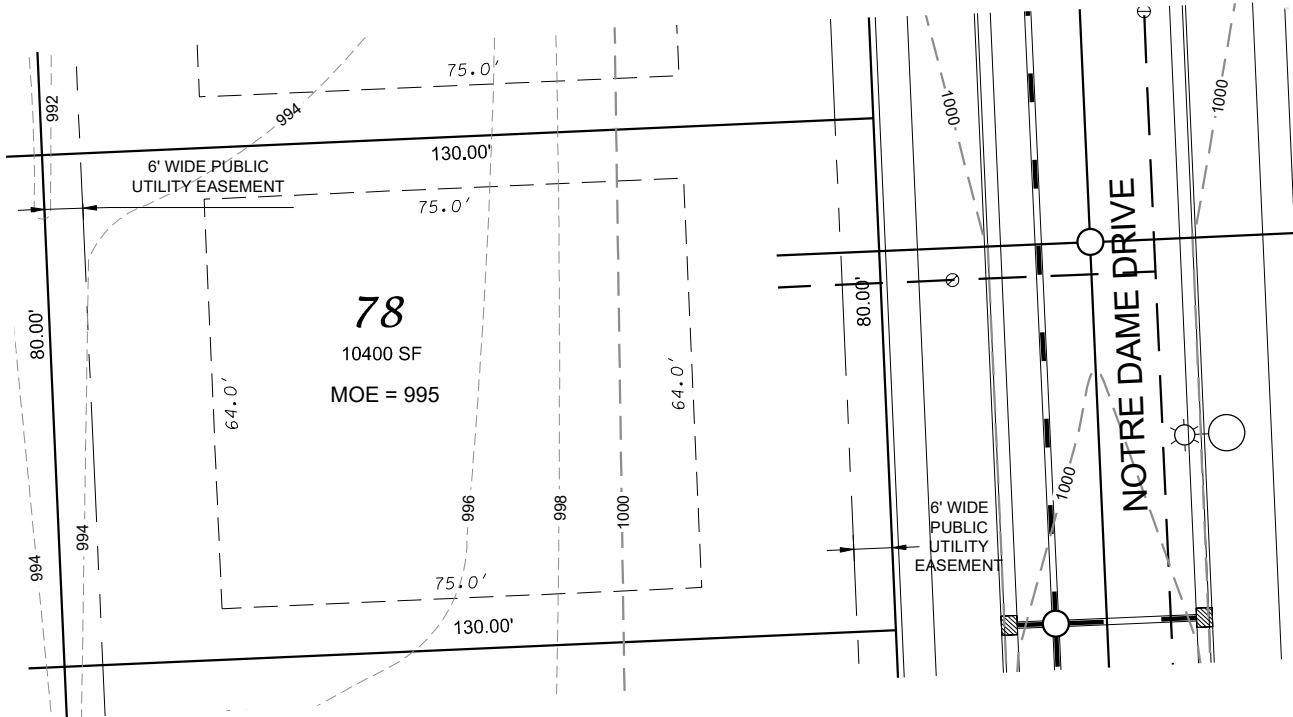

# Fahey Fields - Lot 78

FRONT YARD SETBACK: 30'  
 SIDE YARD SETBACK: 8'  
 STREET SIDE YARD SETBACK: 25'  
 REAR YARD SETBACK: 25'

**D'ONOFRIO KOTTKE AND ASSOCIATES, INC.**  
 7530 Westward Way, Madison, WI 53717  
 Phone: 608.833.7530 • Fax: 608.833.1089  
**YOUR NATURAL RESOURCE FOR LAND DEVELOPMENT**

DATE: 09-15-20  
 F.N.: 19-05-145  
 REV.

DRAWN BY: KRG