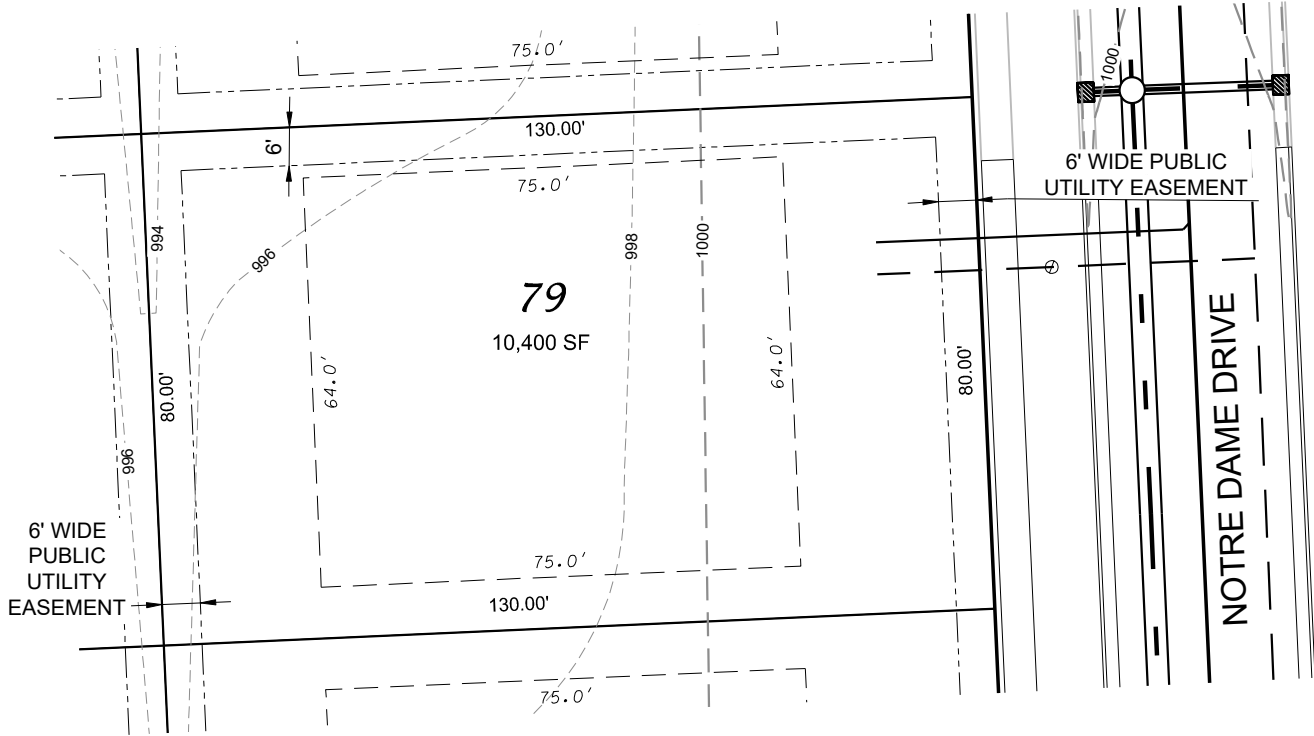

Fahey Fields - Lot 79

FRONT YARD SETBACK: 30'
 SIDE YARD SETBACK: 8'
 STREET SIDE YARD SETBACK: 25'
 REAR YARD SETBACK: 25'

D'ONOFRIO KOTTKE AND ASSOCIATES, INC.

7530 Westward Way, Madison, WI 53717
 Phone: 608.833.7530 • Fax: 608.833.1089
YOUR NATURAL RESOURCE FOR LAND DEVELOPMENT

DATE: 05-07-21
 F.N.: 20-05-178
 REV.

DRAWN BY: KRG