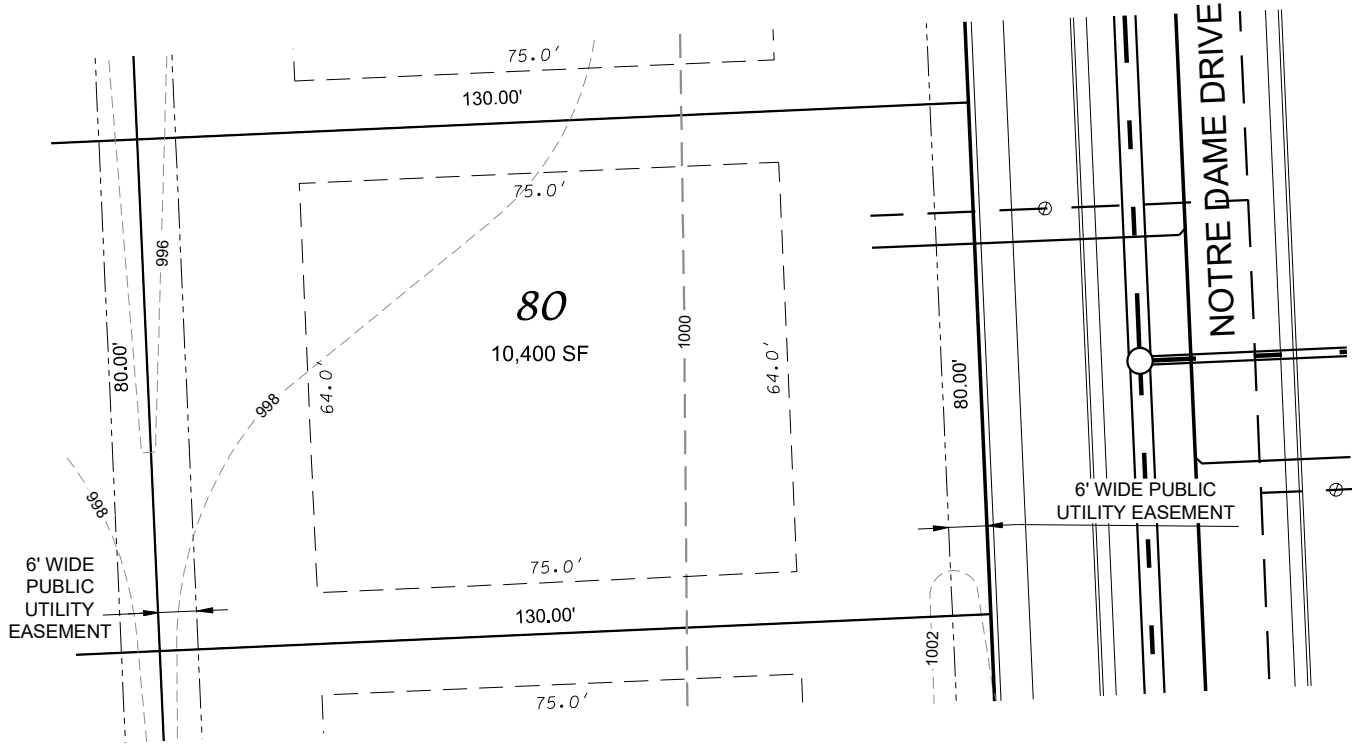

Fahey Fields - Lot 80

FRONT YARD SETBACK: 30'
 SIDE YARD SETBACK: 8'
 STREET SIDE YARD SETBACK: 25'
 REAR YARD SETBACK: 25'

D'ONOFRIO KOTTKE AND ASSOCIATES, INC.
 7530 Westward Way, Madison, WI 53717
 Phone: 608.833.7530 • Fax: 608.833.1089
 YOUR NATURAL RESOURCE FOR LAND DEVELOPMENT

DATE: 05-07-21
 F.N.: 20-05-178
 REV.

DRAWN BY: KRG