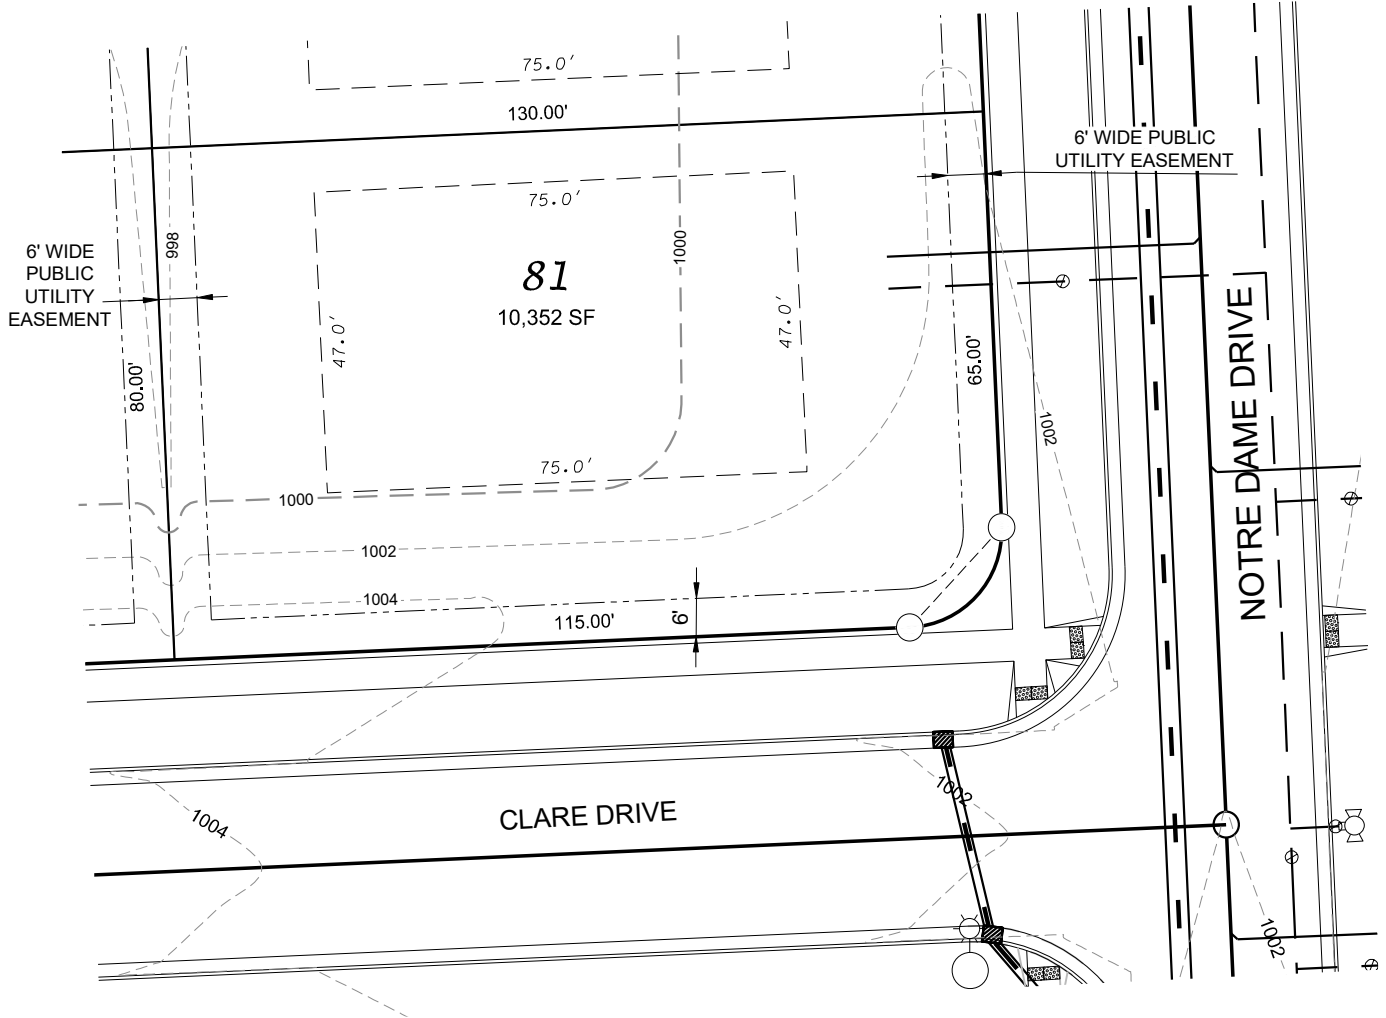

Fahey Fields - Lot 81

FRONT YARD SETBACK: 30'
 SIDE YARD SETBACK: 8'
 STREET SIDE YARD SETBACK: 25'
 REAR YARD SETBACK: 25'

D'ONOFRIO KOTTKE AND ASSOCIATES, INC.
 7530 Westward Way, Madison, WI 53717
 Phone: 608.833.7530 • Fax: 608.833.1089
 YOUR NATURAL RESOURCE FOR LAND DEVELOPMENT

DATE: 05-07-21
 F.N.: 20-05-178
 REV.

DRAWN BY: KRG