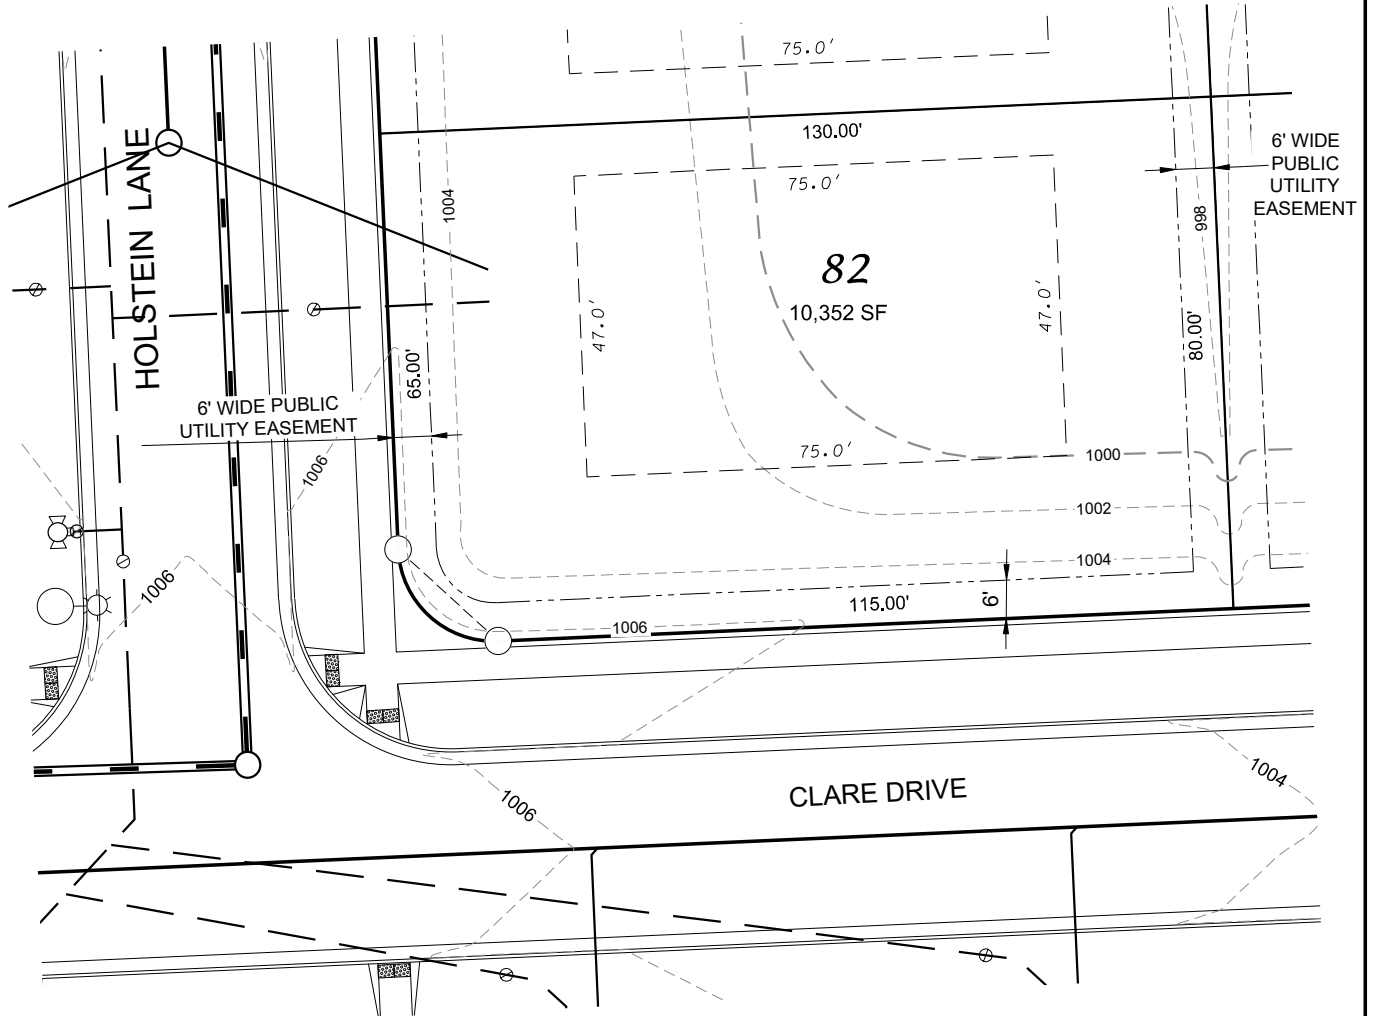

Fahey Fields - Lot 82

FRONT YARD SETBACK: 30'
 SIDE YARD SETBACK: 8'
 STREET SIDE YARD SETBACK: 25'
 REAR YARD SETBACK: 25'

D'ONOFRIO KOTTKE AND ASSOCIATES, INC.
 7530 Westward Way, Madison, WI 53717
 Phone: 608.833.7530 • Fax: 608.833.1089
YOUR NATURAL RESOURCE FOR LAND DEVELOPMENT

DATE: 05-07-21
 F.N.: 20-05-178
 REV.

DRAWN BY: KRG