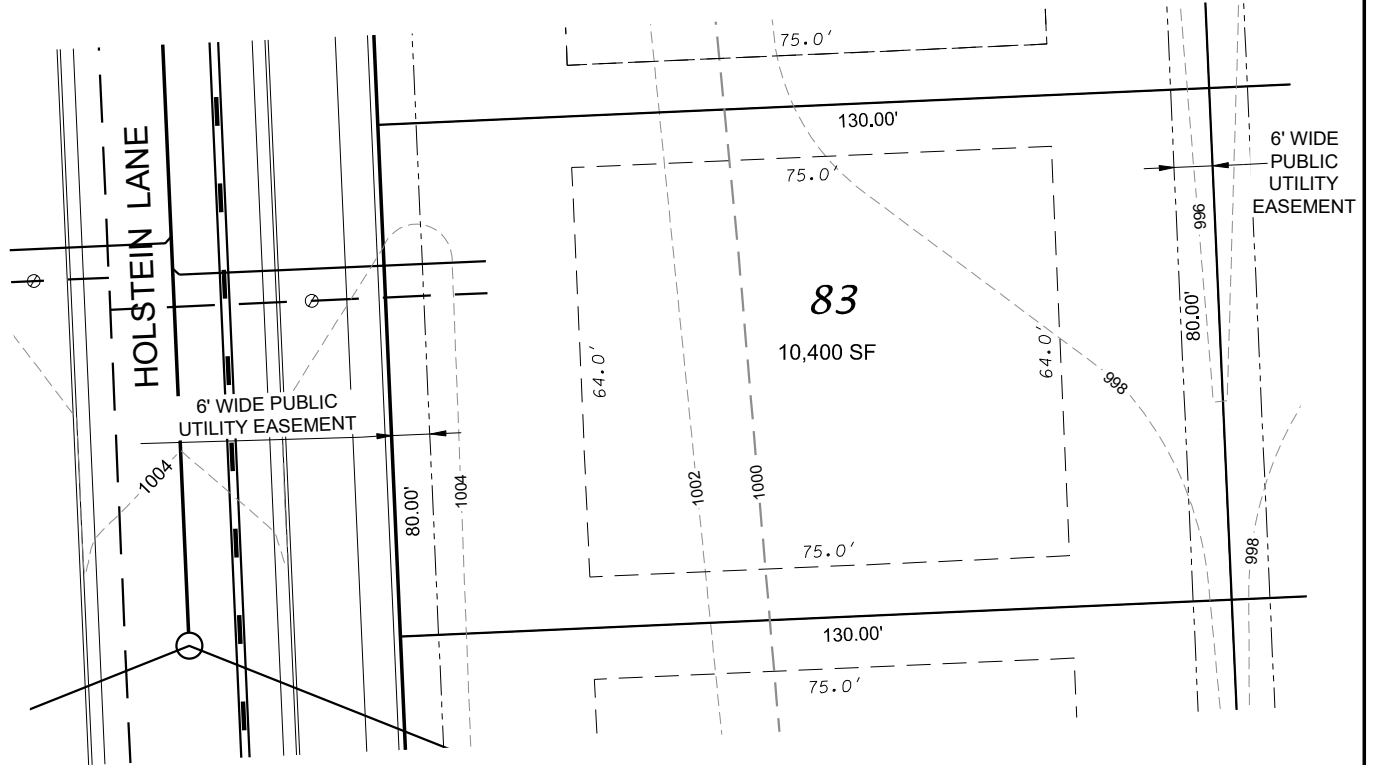

# Fahey Fields - Lot 83

FRONT YARD SETBACK: 30'  
SIDE YARD SETBACK: 8'  
STREET SIDE YARD SETBACK: 25'  
REAR YARD SETBACK: 25'

**D'ONOFRIO KOTTKE AND ASSOCIATES, INC.**

7530 Westward Way, Madison, WI 53717

U:/USER/2005178/DRAWINGS/LOT DETAILS PH 5.DWG