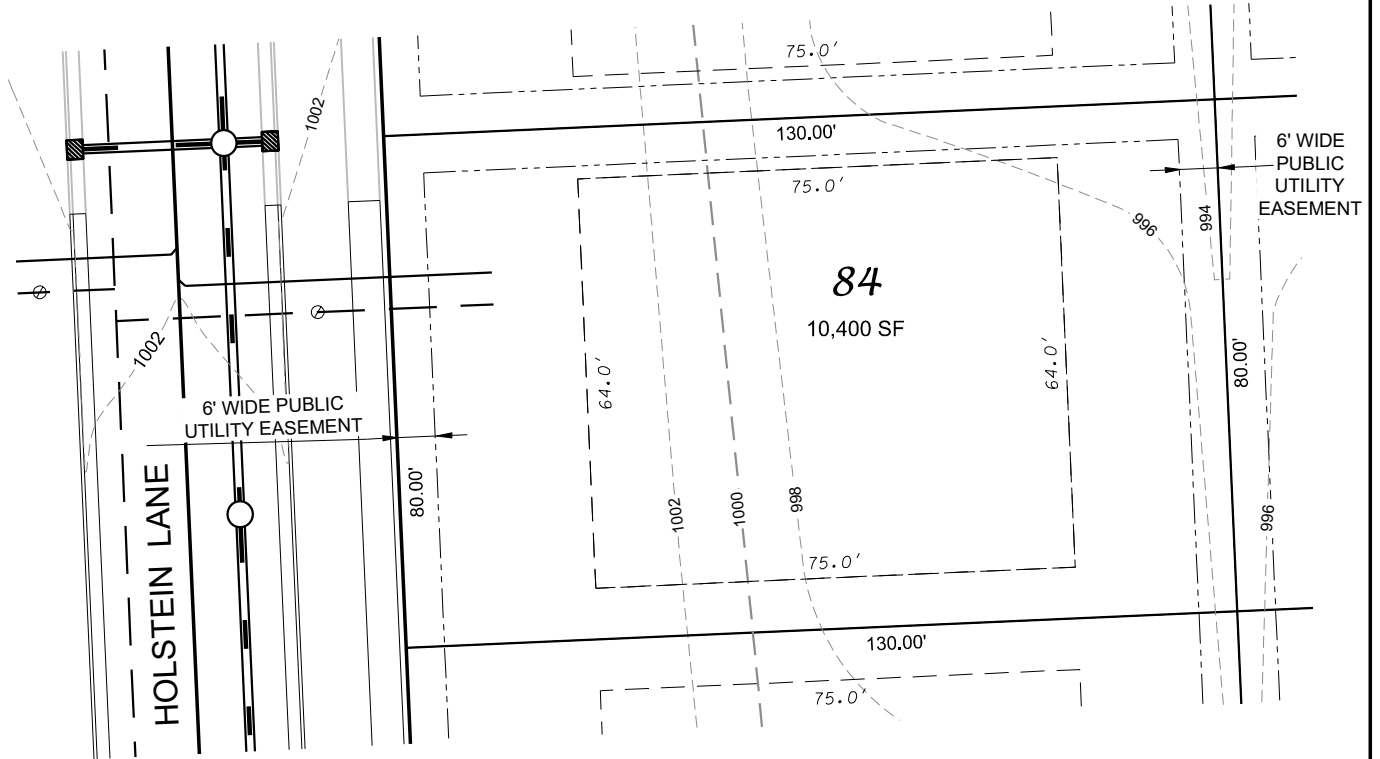

# Fahey Fields - Lot 84

FRONT YARD SETBACK: 30'  
 SIDE YARD SETBACK: 8'  
 STREET SIDE YARD SETBACK: 25'  
 REAR YARD SETBACK: 25'

**D'ONOFRIO KOTTKE AND ASSOCIATES, INC.**  
 7530 Westward Way, Madison, WI 53717  
 Phone: 608.833.7530 • Fax: 608.833.1089  
 YOUR NATURAL RESOURCE FOR LAND DEVELOPMENT