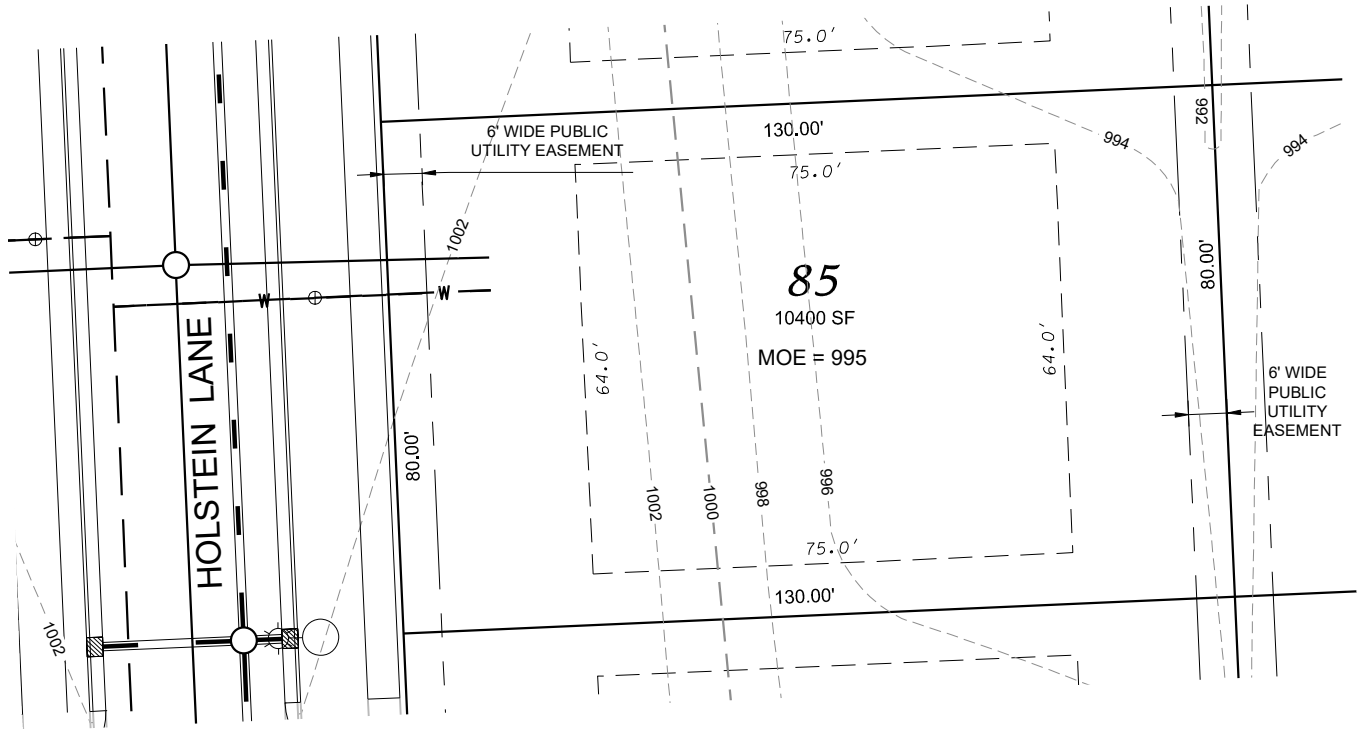

# Fahey Fields - Lot 85

FRONT YARD SETBACK: 30'  
 SIDE YARD SETBACK: 8'  
 STREET SIDE YARD SETBACK: 25'  
 REAR YARD SETBACK: 25'

**D'ONOFRIO KOTTKE AND ASSOCIATES, INC.**  
 7530 Westward Way, Madison, WI 53717  
 Phone: 608.833.7530 • Fax: 608.833.1089  
**YOUR NATURAL RESOURCE FOR LAND DEVELOPMENT**

DATE: 09-15-20  
 F.N.: 19-05-145  
 REV.

DRAWN BY: KRG