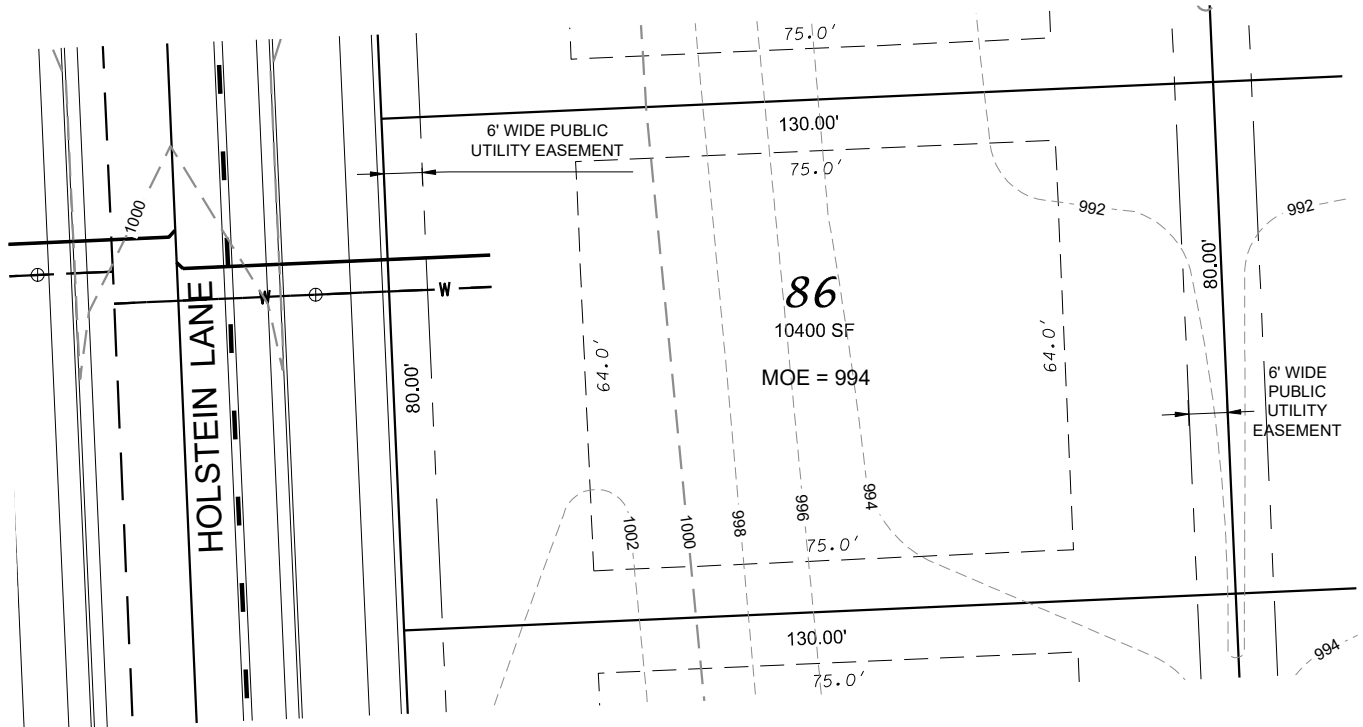

Fahey Fields - Lot 86

FRONT YARD SETBACK: 30'
 SIDE YARD SETBACK: 8'
 STREET SIDE YARD SETBACK: 25'
 REAR YARD SETBACK: 25'

D'ONOFRIO KOTTKE AND ASSOCIATES, INC.
 7530 Westward Way, Madison, WI 53717
 Phone: 608.833.7530 • Fax: 608.833.1089
 YOUR NATURAL RESOURCE FOR LAND DEVELOPMENT

0 30
 Scale 1" = 30'

DATE: 09-15-20
 F.N.: 19-05-145
 REV.

DRAWN BY: KRG