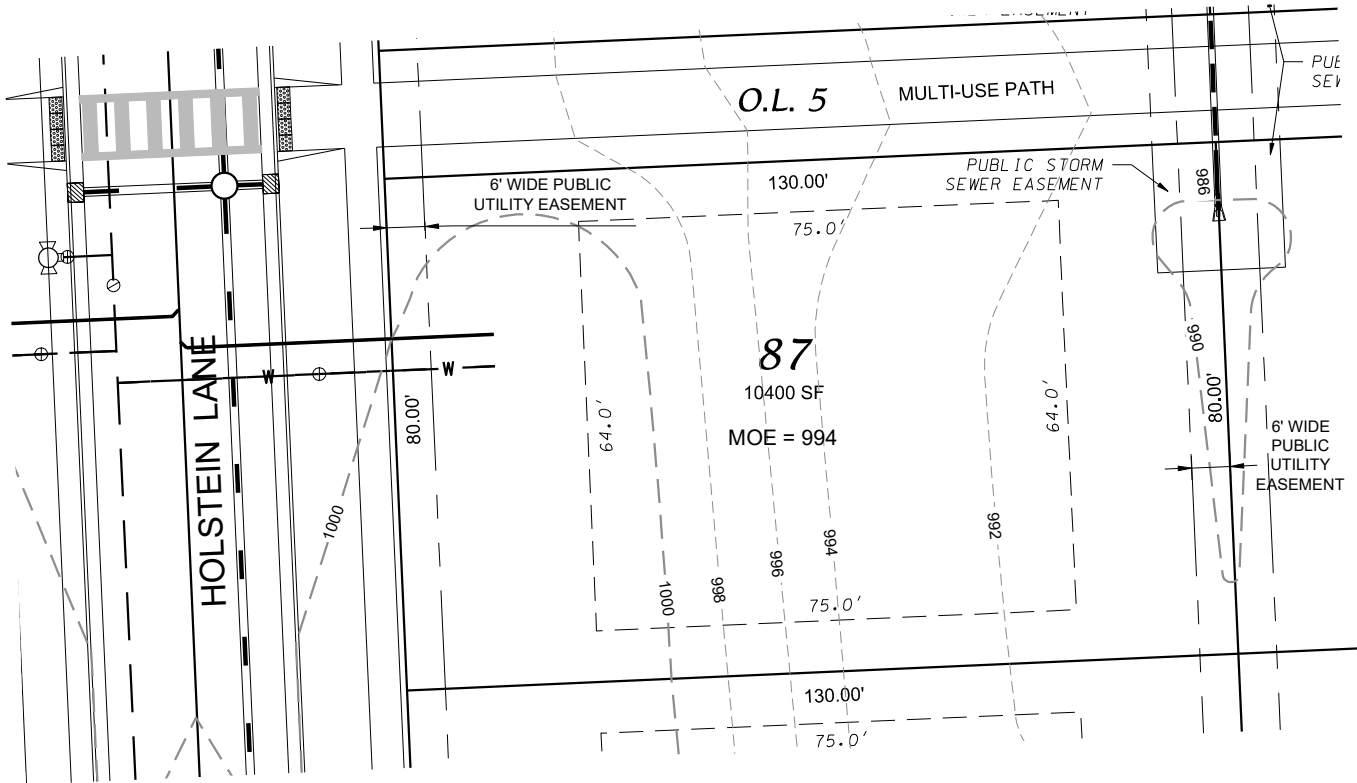

Fahey Fields - Lot 87

FRONT YARD SETBACK: 30'
 SIDE YARD SETBACK: 8'
 STREET SIDE YARD SETBACK: 25'
 REAR YARD SETBACK: 25'

D'ONOFRIO KOTTKE AND ASSOCIATES, INC.
 7530 Westward Way, Madison, WI 53717
 Phone: 608.833.7530 • Fax: 608.833.1089
 YOUR NATURAL RESOURCE FOR LAND DEVELOPMENT

0 30
 Scale 1" = 30'

DATE: 09-15-20
 F.N.: 19-05-145
 REV.

DRAWN BY: KRG