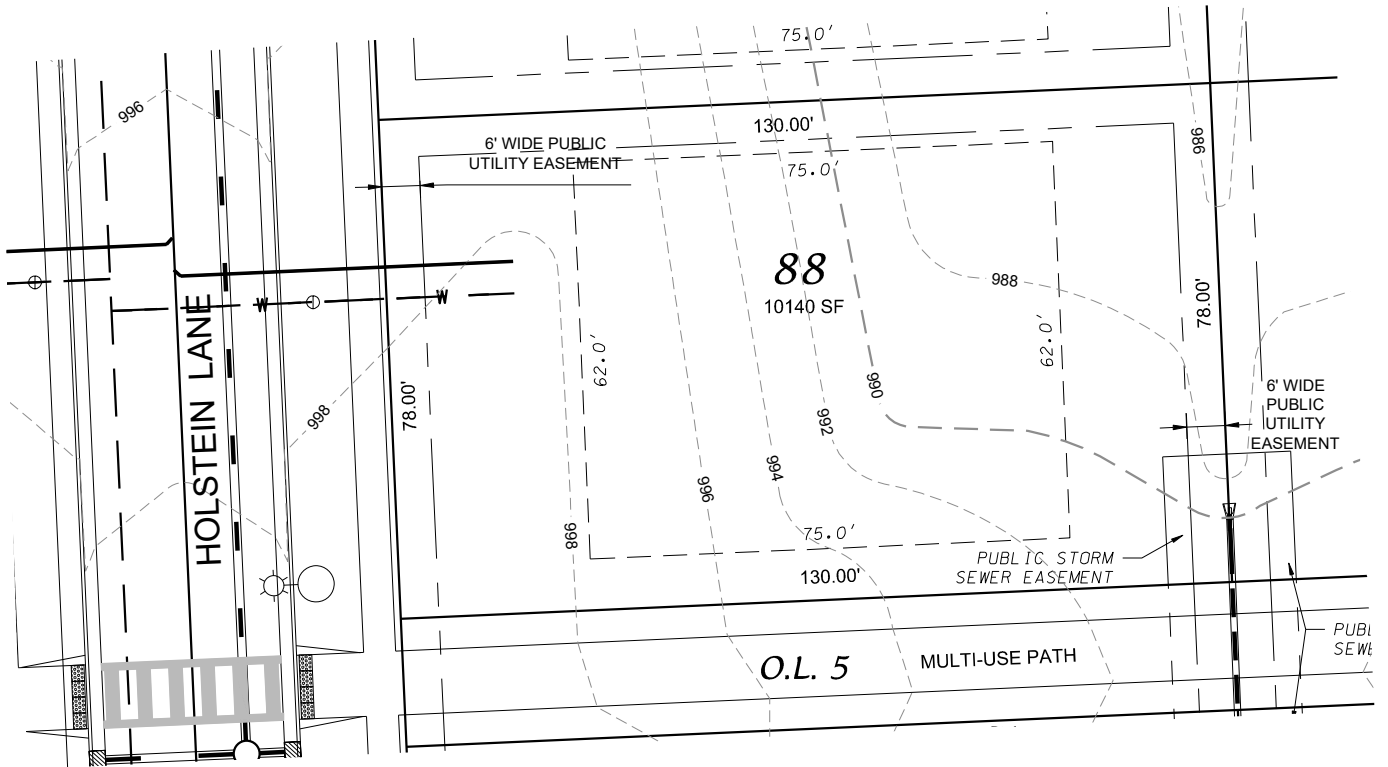

Fahey Fields - Lot 88

FRONT YARD SETBACK: 30'
 SIDE YARD SETBACK: 8'
 STREET SIDE YARD SETBACK: 25'
 REAR YARD SETBACK: 25'

D'ONOFRIO KOTTKE AND ASSOCIATES, INC.

7530 Westward Way, Madison, WI 53717
 Phone: 608.833.7530 • Fax: 608.833.1089
 YOUR NATURAL RESOURCE FOR LAND DEVELOPMENT

0 30
 Scale 1" = 30'

DATE: 09-15-20
 F.N.: 19-05-145
 REV.

DRAWN BY: KRG

U:/USER/1905145/DRAWINGS/LOT DETAILS PH 4.DWG