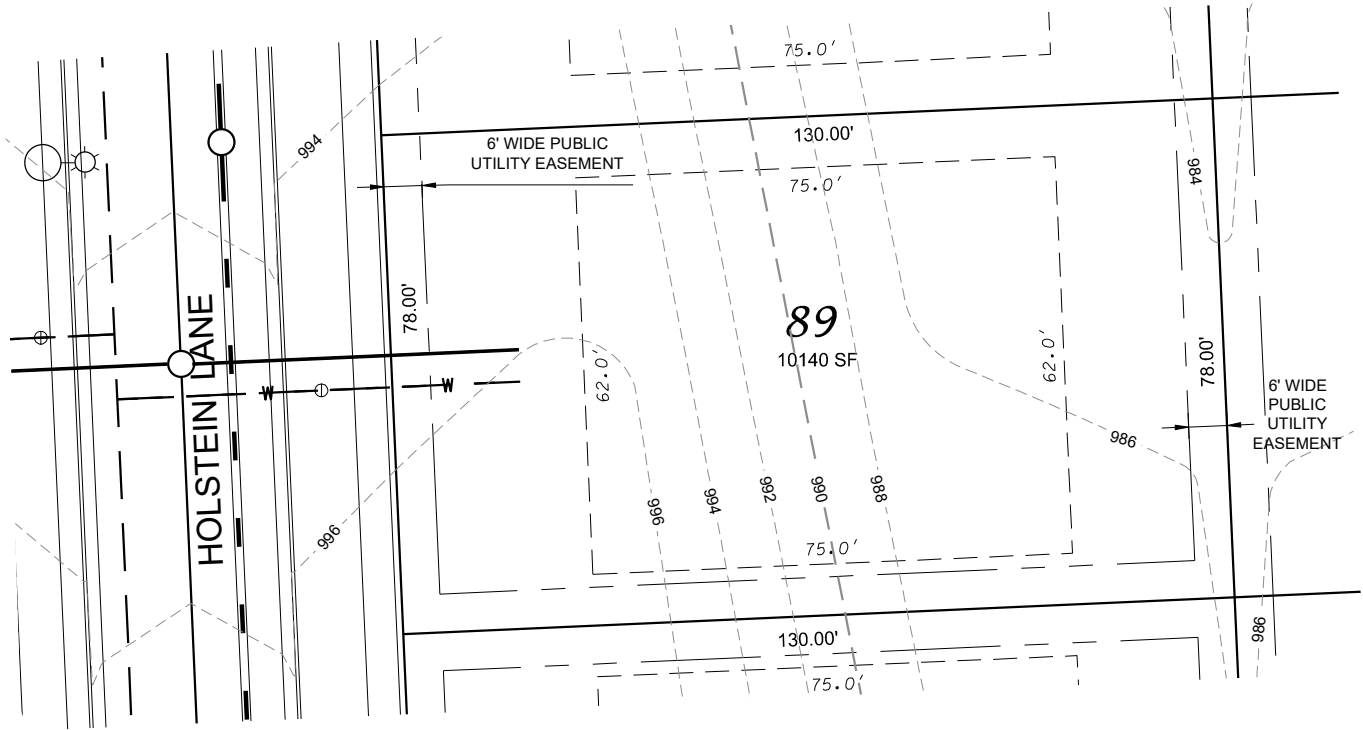

Fahey Fields - Lot 89

FRONT YARD SETBACK: 30'
 SIDE YARD SETBACK: 8'
 STREET SIDE YARD SETBACK: 25'
 REAR YARD SETBACK: 25'

D'ONOFRIO KOTTKE AND ASSOCIATES, INC.
 7530 Westward Way, Madison, WI 53717
 Phone: 608.833.7530 • Fax: 608.833.1089
 YOUR NATURAL RESOURCE FOR LAND DEVELOPMENT

DATE: 09-15-20
 F.N.: 19-05-145
 REV.

DRAWN BY: KRG