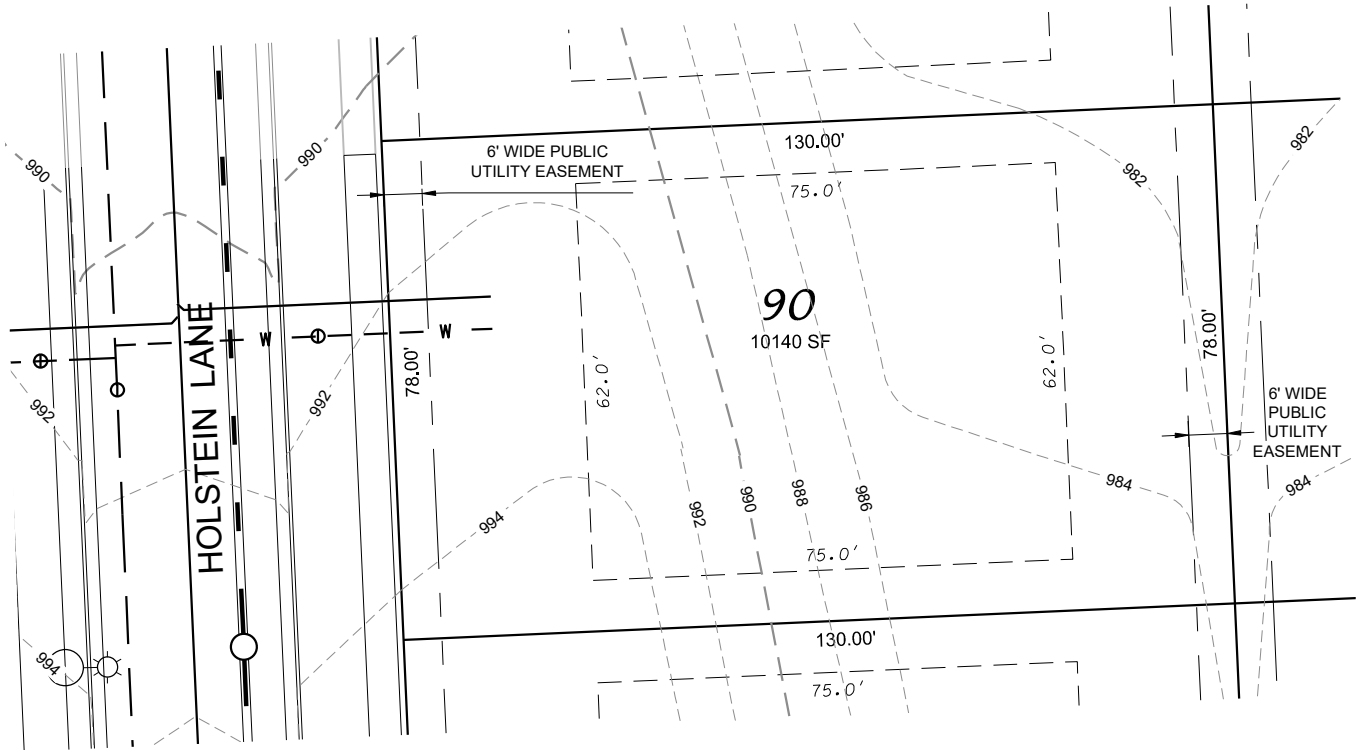

Fahey Fields - Lot 90

FRONT YARD SETBACK: 30'
 SIDE YARD SETBACK: 8'
 STREET SIDE YARD SETBACK: 25'
 REAR YARD SETBACK: 25'

D'ONOFRIO KOTTKE AND ASSOCIATES, INC.
 7530 Westward Way, Madison, WI 53717
 Phone: 608.833.7530 • Fax: 608.833.1089
YOUR NATURAL RESOURCE FOR LAND DEVELOPMENT

DATE: 09-15-20
 F.N.: 19-05-145
 REV.

DRAWN BY: KRG