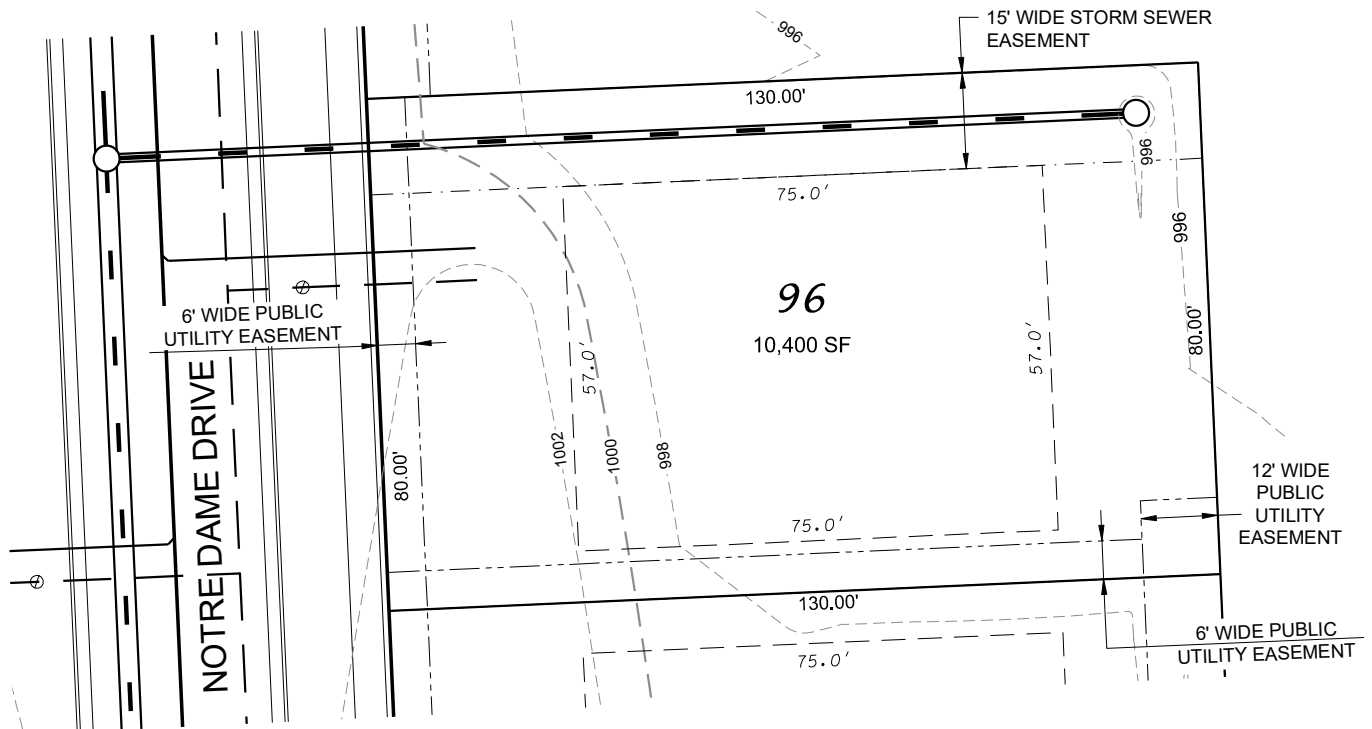

Fahey Fields - Lot 96

FRONT YARD SETBACK: 30'
 SIDE YARD SETBACK: 8'
 STREET SIDE YARD SETBACK: 25'
 REAR YARD SETBACK: 25'

D'ONOFRIO KOTTKE AND ASSOCIATES, INC.
 7530 Westward Way, Madison, WI 53717
 Phone: 608.833.7530 • Fax: 608.833.1089
 YOUR NATURAL RESOURCE FOR LAND DEVELOPMENT

DATE: 05-07-21
 F.N.: 20-05-178
 REV.

DRAWN BY: KRG