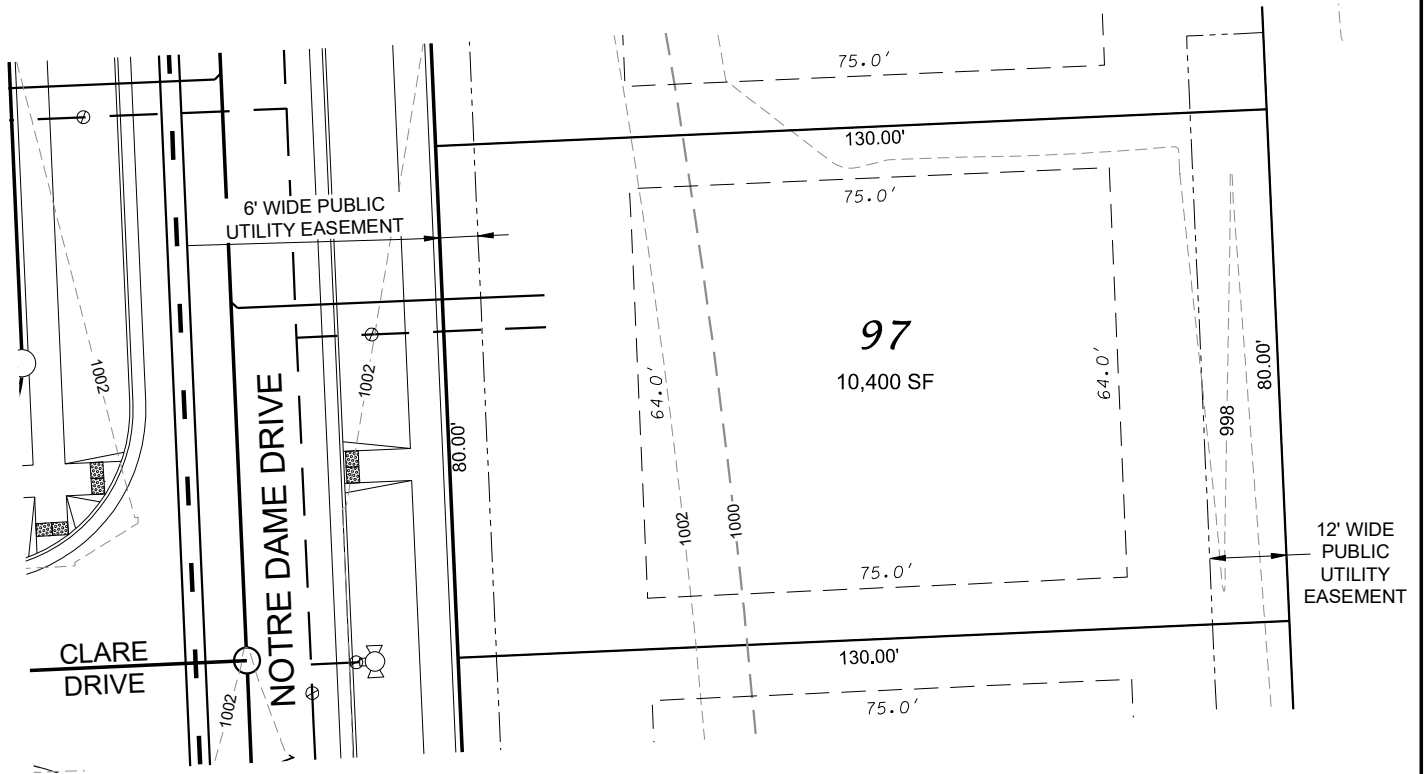

Fahey Fields - Lot 97

FRONT YARD SETBACK: 30'
 SIDE YARD SETBACK: 8'
 STREET SIDE YARD SETBACK: 25'
 REAR YARD SETBACK: 25'

D'ONOFRIO KOTTKE AND ASSOCIATES, INC.

7530 Westward Way, Madison, WI 53717
 Phone: 608.833.7530 • Fax: 608.833.1089
YOUR NATURAL RESOURCE FOR LAND DEVELOPMENT

DATE: 05-07-21
 F.N.: 20-05-178
 REV.

DRAWN BY: KRG