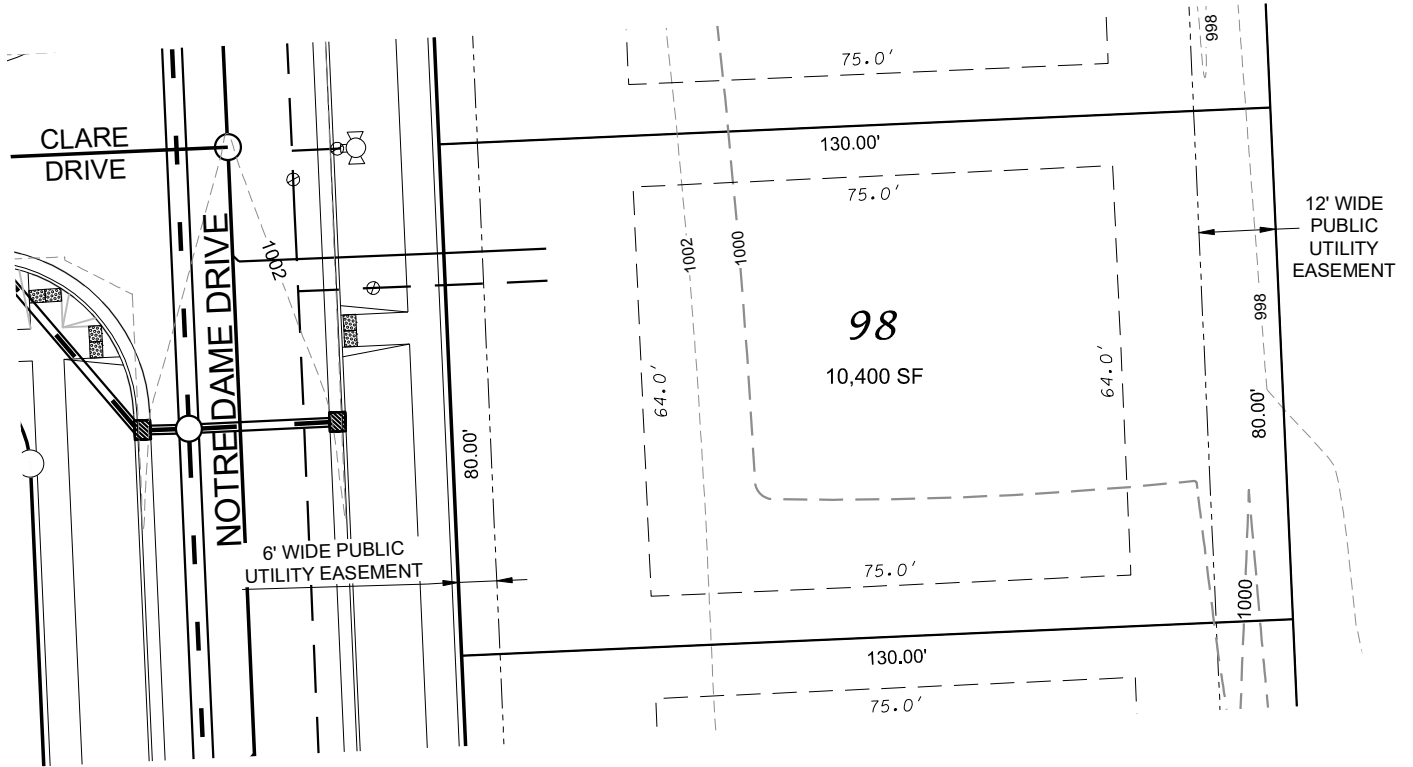

Fahey Fields - Lot 98

FRONT YARD SETBACK: 30'
 SIDE YARD SETBACK: 8'
 STREET SIDE YARD SETBACK: 25'
 REAR YARD SETBACK: 25'

D'ONOFRIO KOTTKE AND ASSOCIATES, INC.

7530 Westward Way, Madison, WI 53717
 Phone: 608.833.7530 • Fax: 608.833.1089
YOUR NATURAL RESOURCE FOR LAND DEVELOPMENT

DATE: 05-07-21
 F.N.: 20-05-178
 REV.

DRAWN BY: KRG