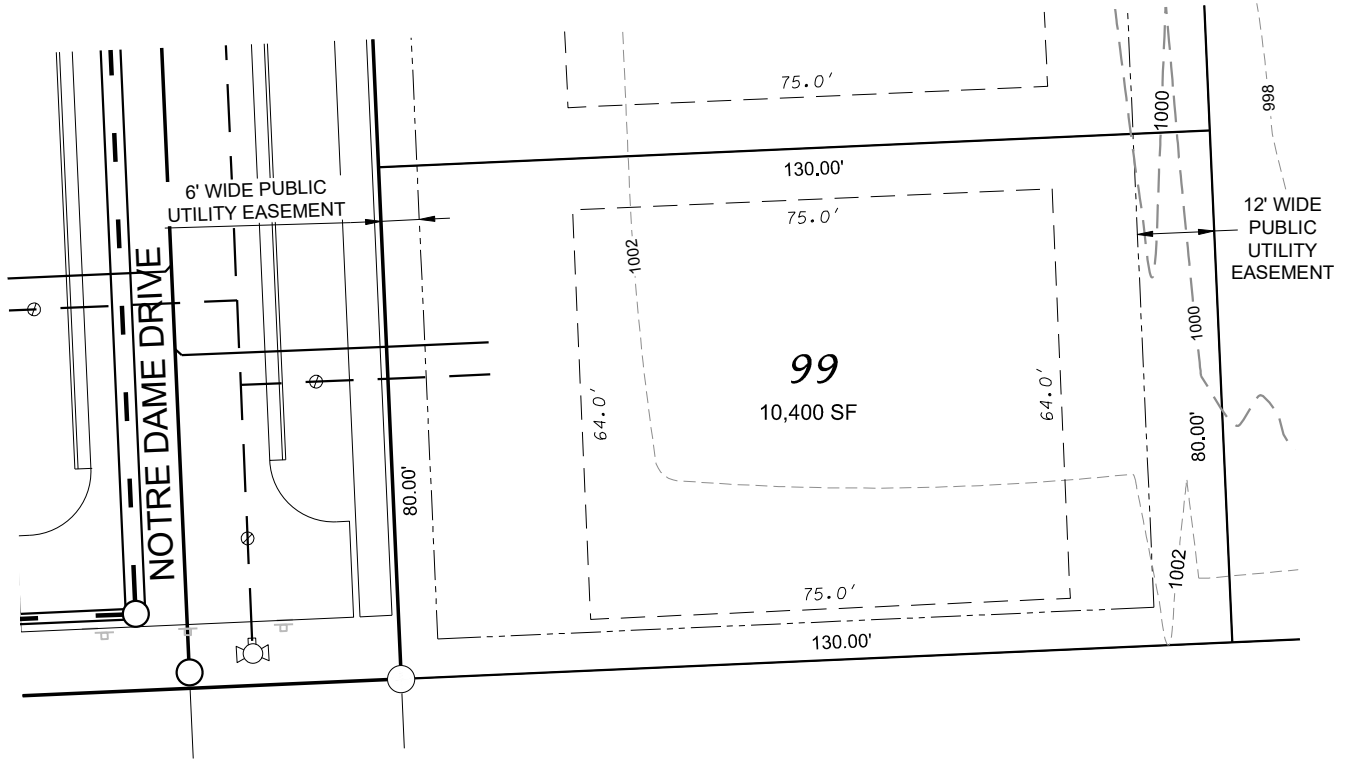

Fahey Fields - Lot 99

FRONT YARD SETBACK: 30'
SIDE YARD SETBACK: 8'
STREET SIDE YARD SETBACK: 25'
REAR YARD SETBACK: 25'

D'ONOFRIO KOTTKE AND ASSOCIATES, INC.

7530 Westward Way, Madison, WI 53717
Phone: 608.833.7530 • Fax: 608.833.1089

YOUR NATURAL RESOURCE FOR LAND DEVELOPMENT

Scale 1" = 30'

DATE: 05-07-21
F.N.: 20-05-178
REV.

DRAWN BY: KRG

U:/USER/2005178/DRAWINGS/LOT DETAILS PH 5.DWG