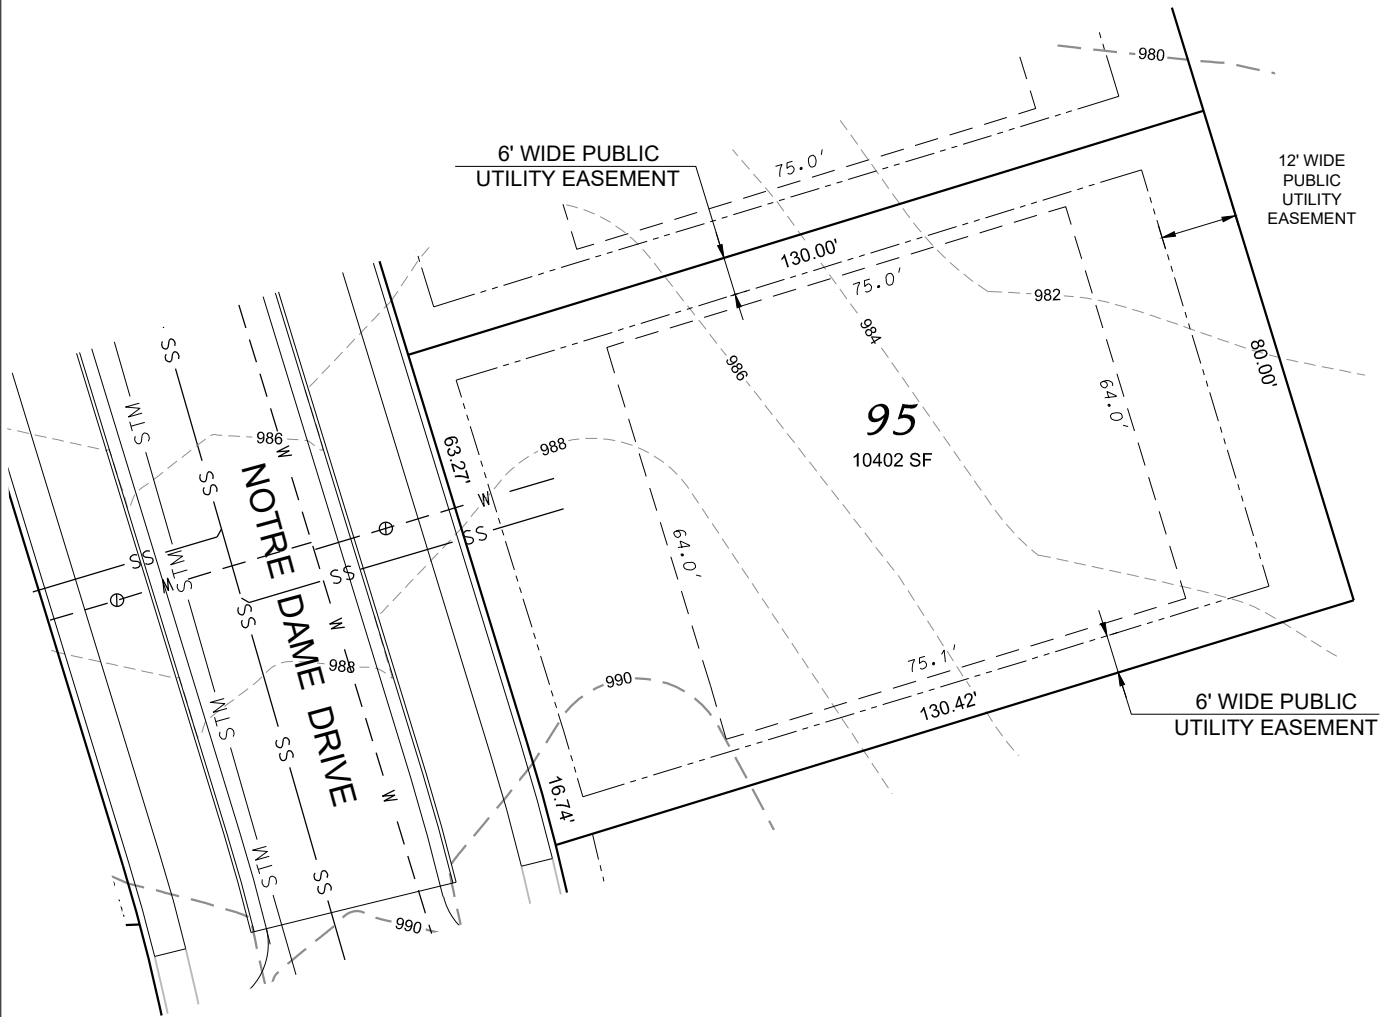

# Fahey Fields - Lot 95

FRONT YARD SETBACK: 30'  
 SIDE YARD SETBACK: 8'  
 STREET SIDE YARD SETBACK: 25'  
 REAR YARD SETBACK: 25'

**D'ONOFRIO KOTTKE AND ASSOCIATES, INC.**

7530 Westward Way, Madison, WI 53717

Phone: 608.833.7530 • Fax: 608.833.1089

**YOUR NATURAL RESOURCE FOR LAND DEVELOPMENT**

Scale 1" = 30'

DATE: 07-10-19

F.N.: 18-05-175

REV. 05-11-20

DRAWN BY: KRG

U:/USER/1805175/DRAWINGS/LOT DETAILS PH 3.DWG