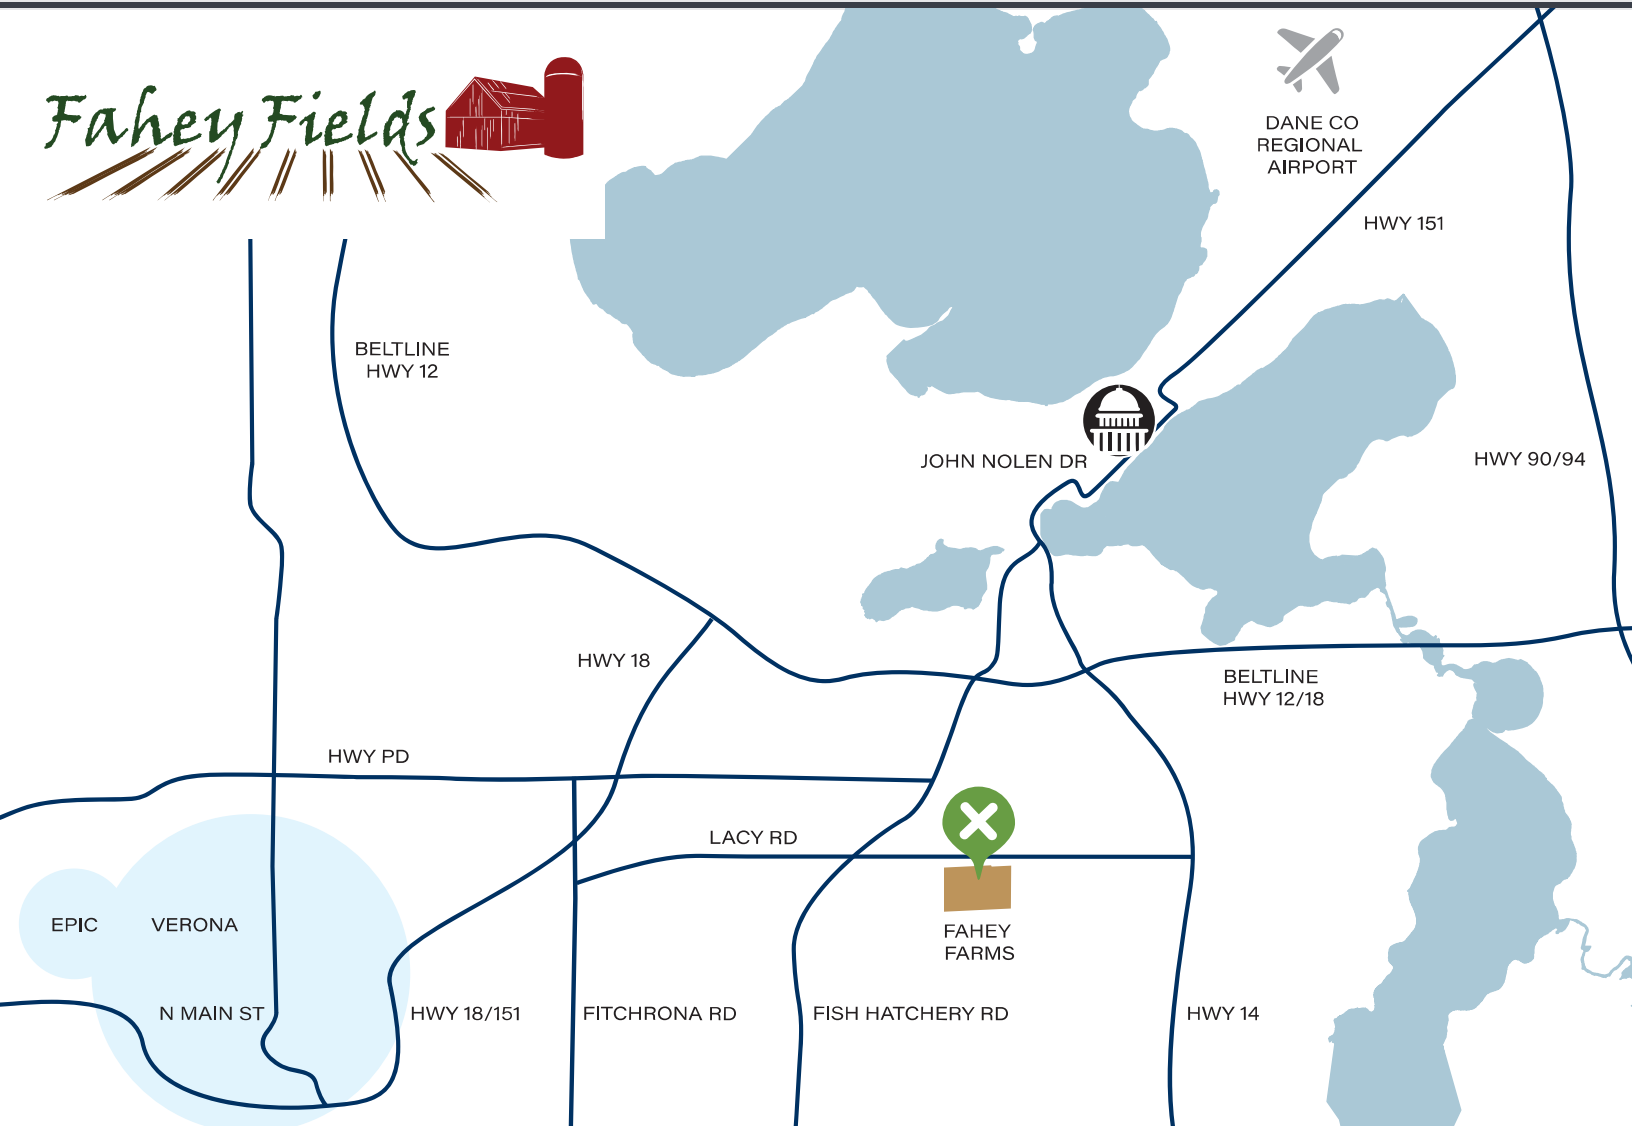

TRADEMARK HOMES

FAHEY FIELDS

Fitchburg Neighborhood • Oregon School District
FaheyFields.com

NAROWETZ
H O M E S

608-513-0622 • MicheleNarowetz@gmail.com

TRADEMARK HOMES

4
MINUTES
TO

FITCHBURG
PUBLIC LIBRARY

14
MINUTES
TO

STATE
CAPITOL

17
MINUTES
TO

EPIC

25
MINUTES
TO

DANE COUNTY
AIRPORT

608-513-0622 • MicheleNarowetz@gmail.com