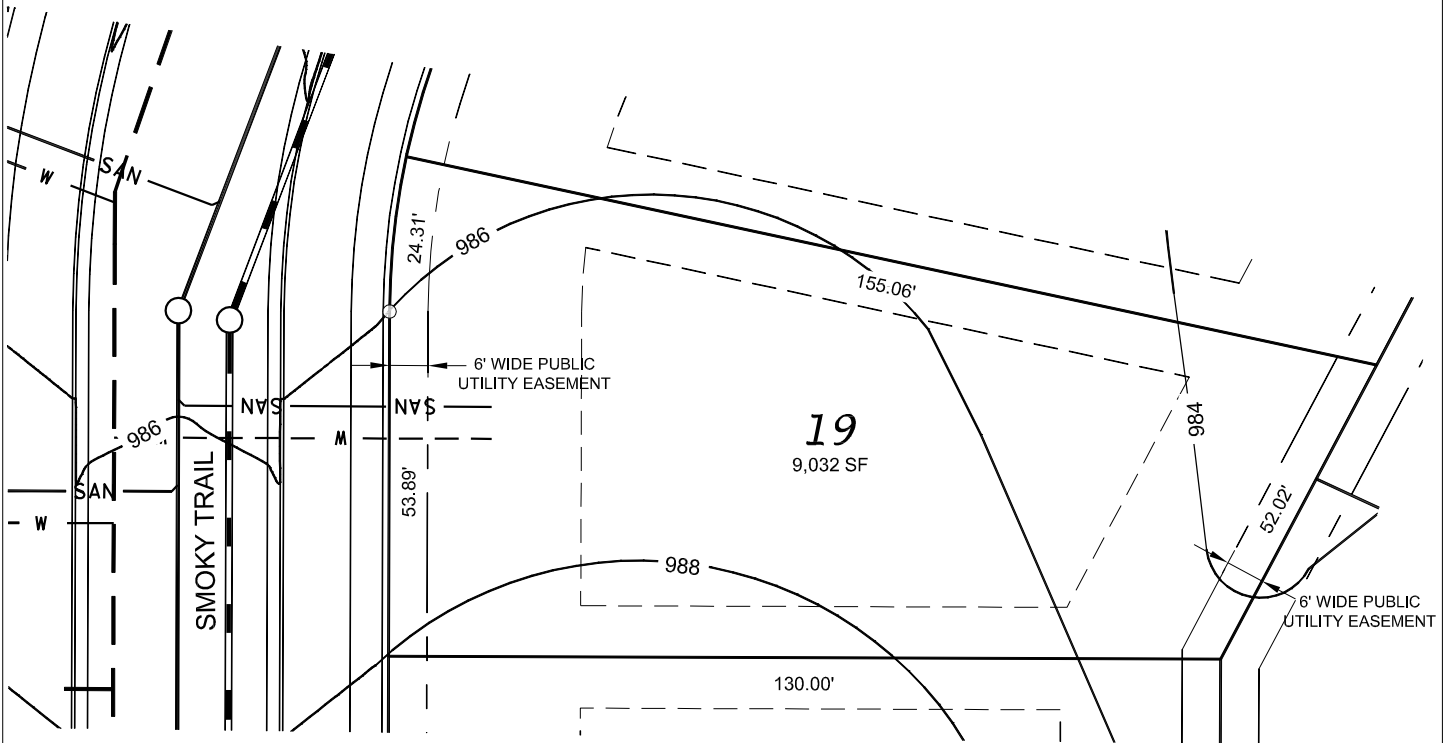

Fahey Fields - Lot 19

FRONT YARD SETBACK: 30'
 SIDE YARD SETBACK: 8'
 STREET SIDE YARD SETBACK: 25'
 REAR YARD SETBACK: 25'

D'ONOFRIO KOTTKE AND ASSOCIATES, INC.
 7530 Westward Way, Madison, WI 53717
 Phone: 608.833.7530 • Fax: 608.833.1089
 YOUR NATURAL RESOURCE FOR LAND DEVELOPMENT

DATE: 02-05-16
 F.N.: 15-05-103
 REV.

DRAWN BY: JMS
 U:/USER/1505103/DRAWINGS/SALES MAPS.DWG