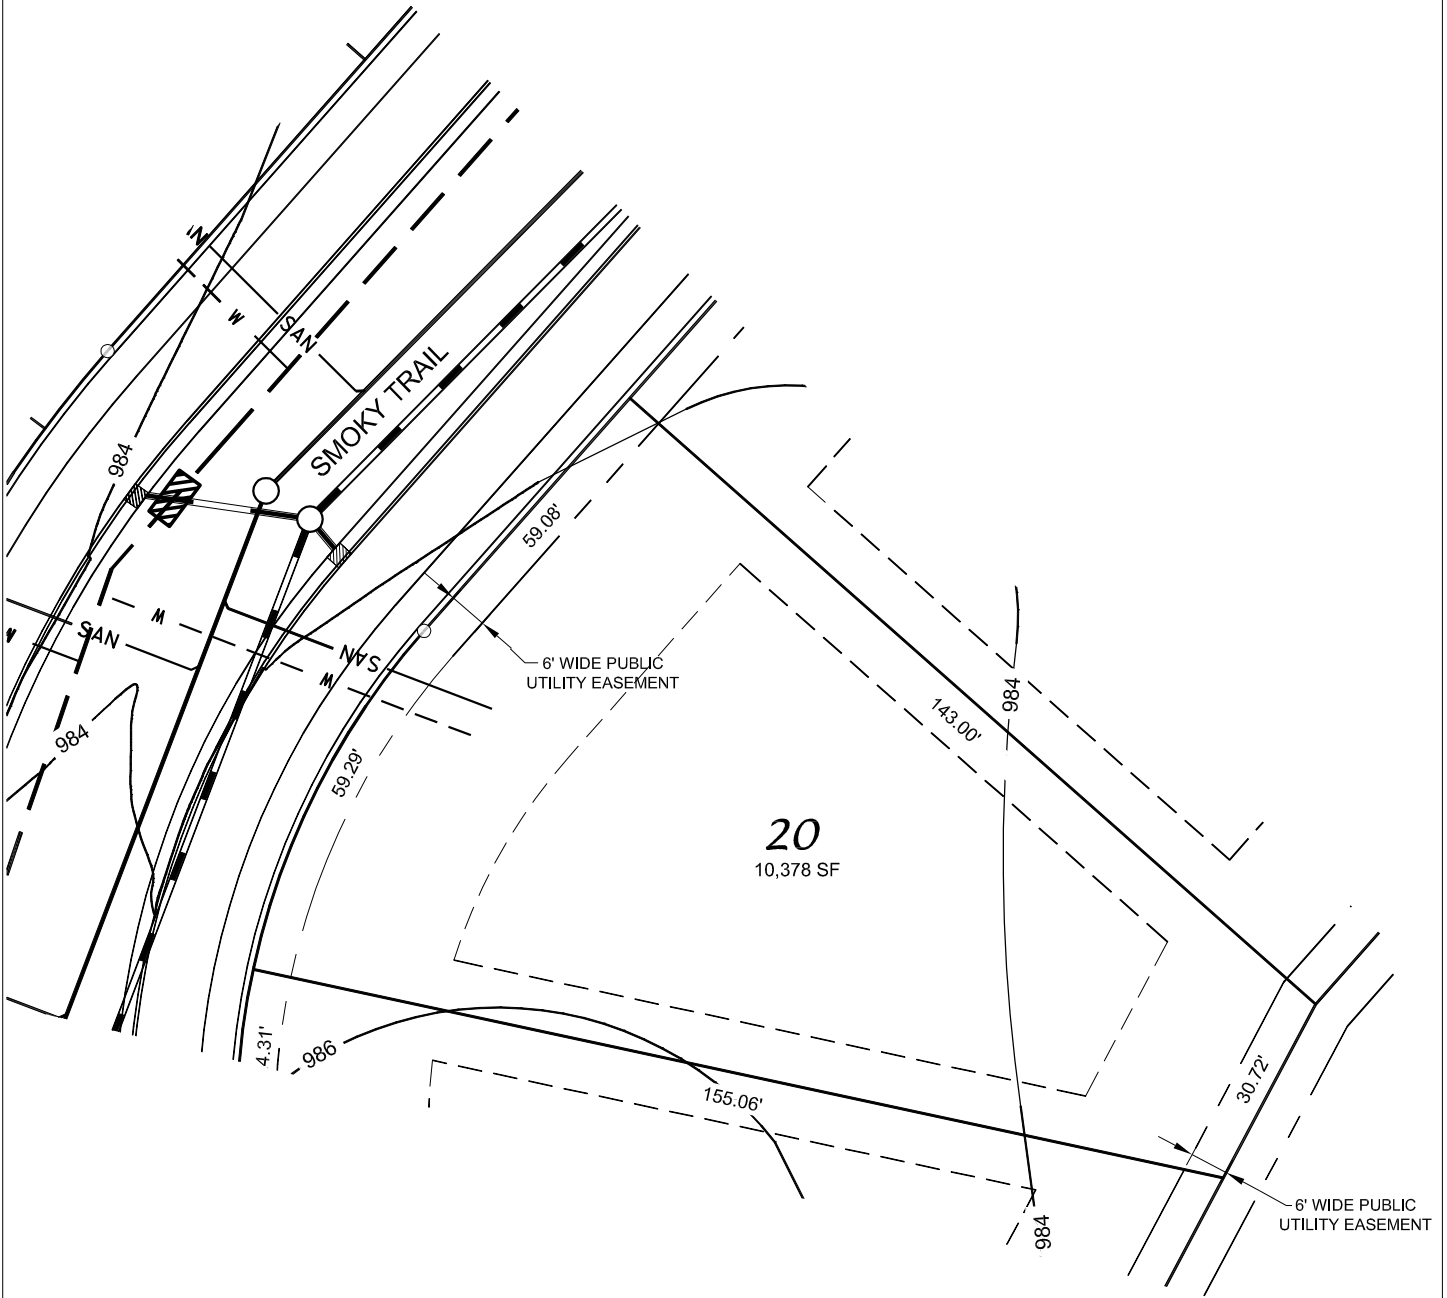

Fahey Fields - Lot 20

FRONT YARD SETBACK: 30'
SIDE YARD SETBACK: 8'
STREET SIDE YARD SETBACK: 25'
REAR YARD SETBACK: 25'

D'ONOFRIO KOTTKE AND ASSOCIATES, INC.
7530 Westward Way, Madison, WI 53717
Phone: 608.833.7530 • Fax: 608.833.1089
YOUR NATURAL RESOURCE FOR LAND DEVELOPMENT

0 30
Scale 1" = 30'

DATE: 02-05-16
F.N.: 15-05-103
REV.

DRAWN BY: JMS
U:/USER/1505103/DRAWINGS/SALES MAPS.DWG