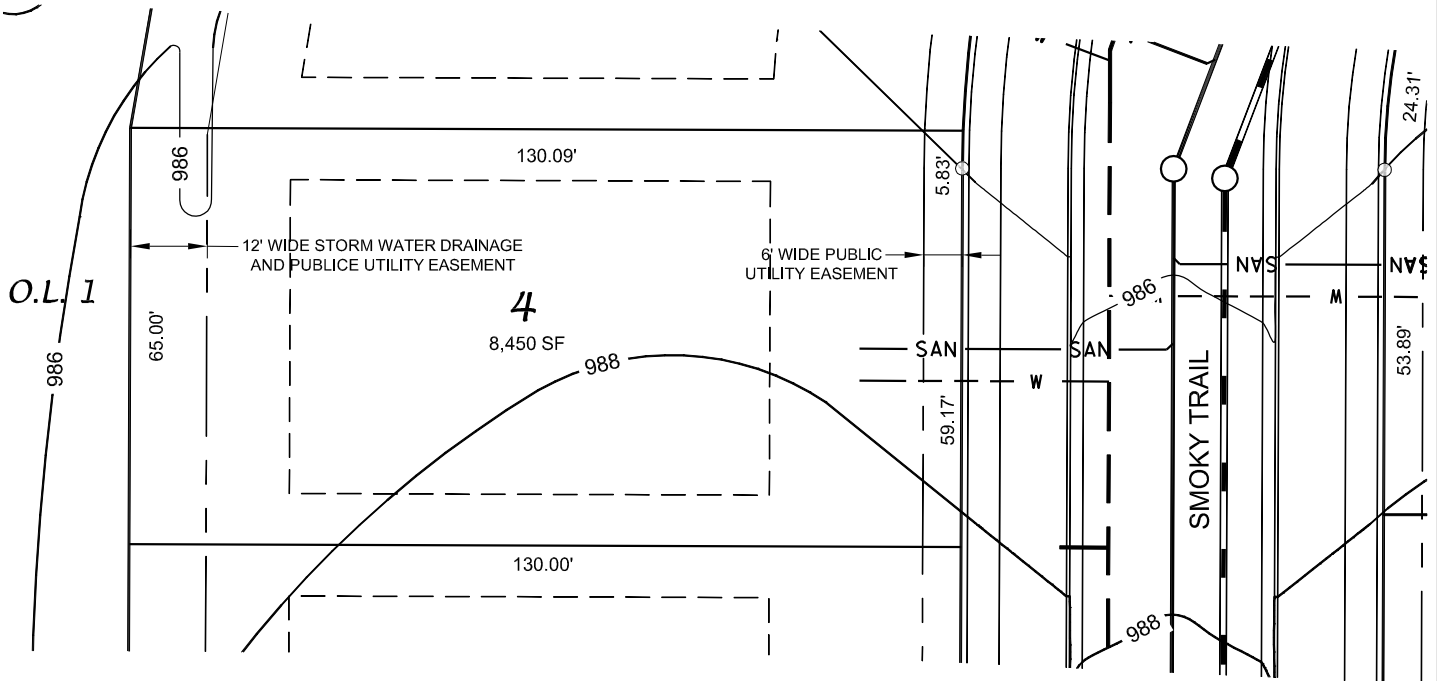

Fahey Fields - Lot 4

FRONT YARD SETBACK: 30'
 SIDE YARD SETBACK: 8'
 STREET SIDE YARD SETBACK: 25'
 REAR YARD SETBACK: 25'

D'ONOFRIO KOTTKE AND ASSOCIATES, INC.
 7530 Westward Way, Madison, WI 53717
 Phone: 608.833.7530 • Fax: 608.833.1089
 YOUR NATURAL RESOURCE FOR LAND DEVELOPMENT

0 30
 Scale 1" = 30'

DATE: 02-05-16
 F.N.: 15-05-103
 REV.

DRAWN BY: JMS

U:/USER/1505103/DRAWINGS/SALES MAPS.DWG