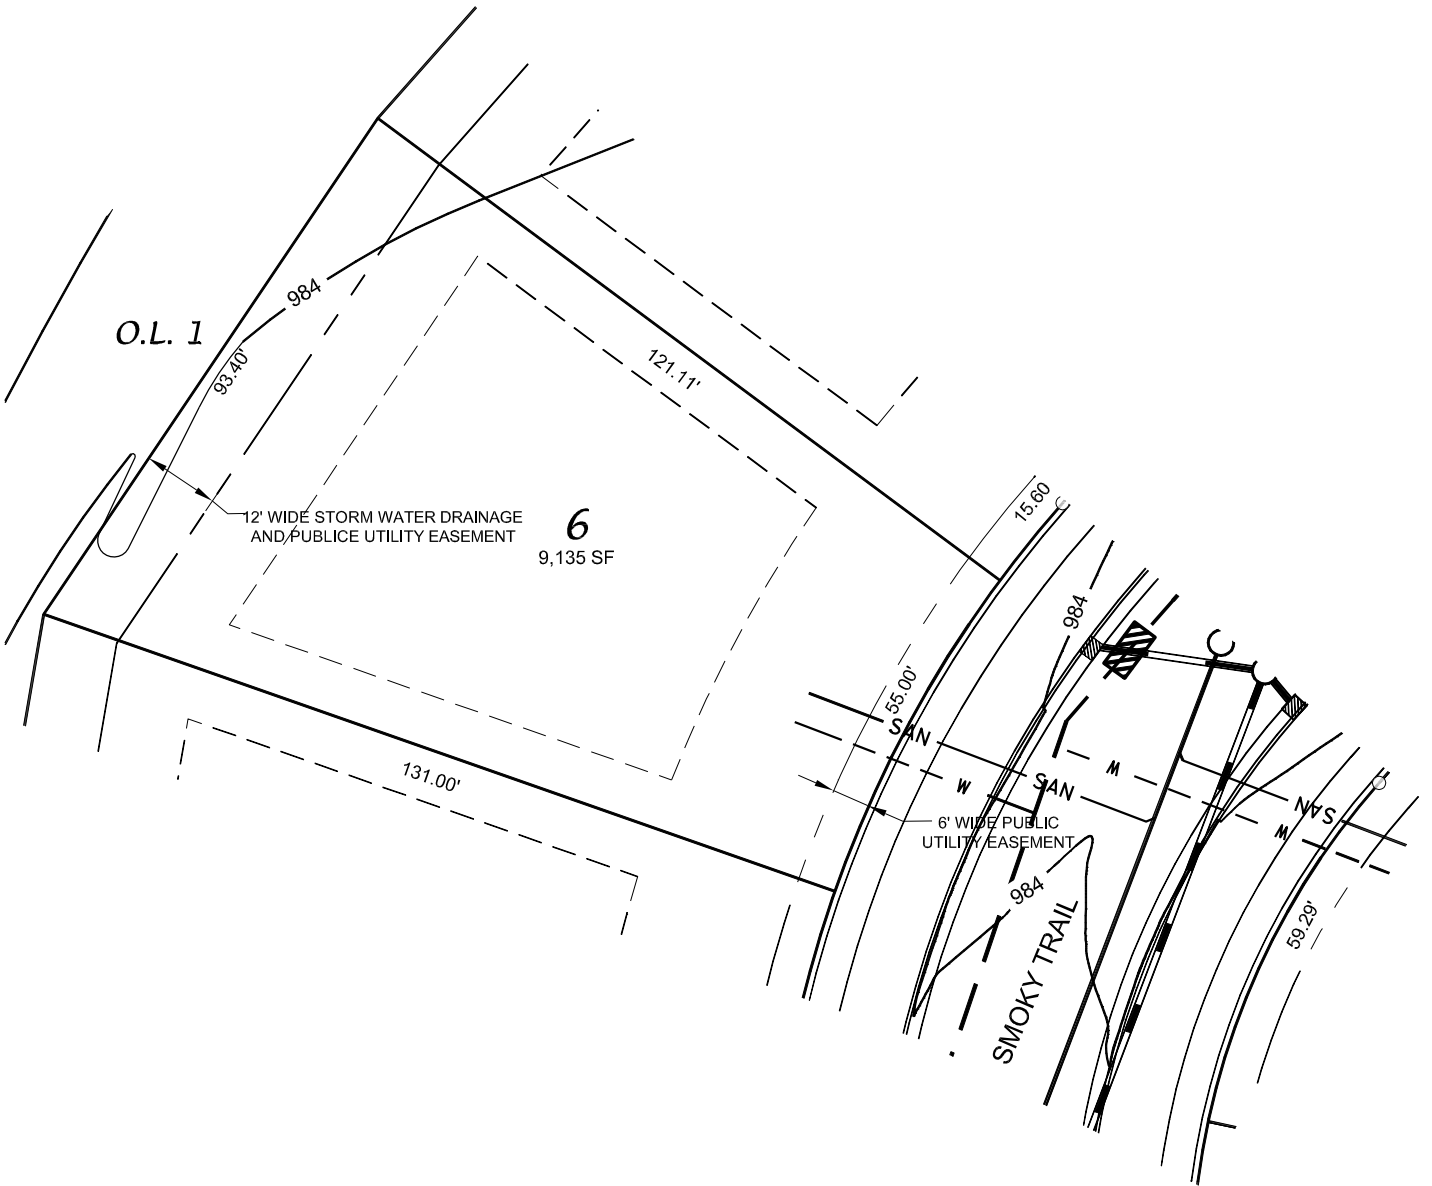

Fahey Fields - Lot 6

FRONT YARD SETBACK: 30'
SIDE YARD SETBACK: 8'
STREET SIDE YARD SETBACK: 25'
REAR YARD SETBACK: 25'

D'ONOFRIO KOTTKE AND ASSOCIATES, INC.
7530 Westward Way, Madison, WI 53717
Phone: 608.833.7530 • Fax: 608.833.1089
YOUR NATURAL RESOURCE FOR LAND DEVELOPMENT

Scale 1" = 30'

DATE: 02-05-16
F.N.: 15-05-103
REV.

DRAWN BY: JMS
U:/USER/1505103/DRAWINGS/SALES MAPS.DWG