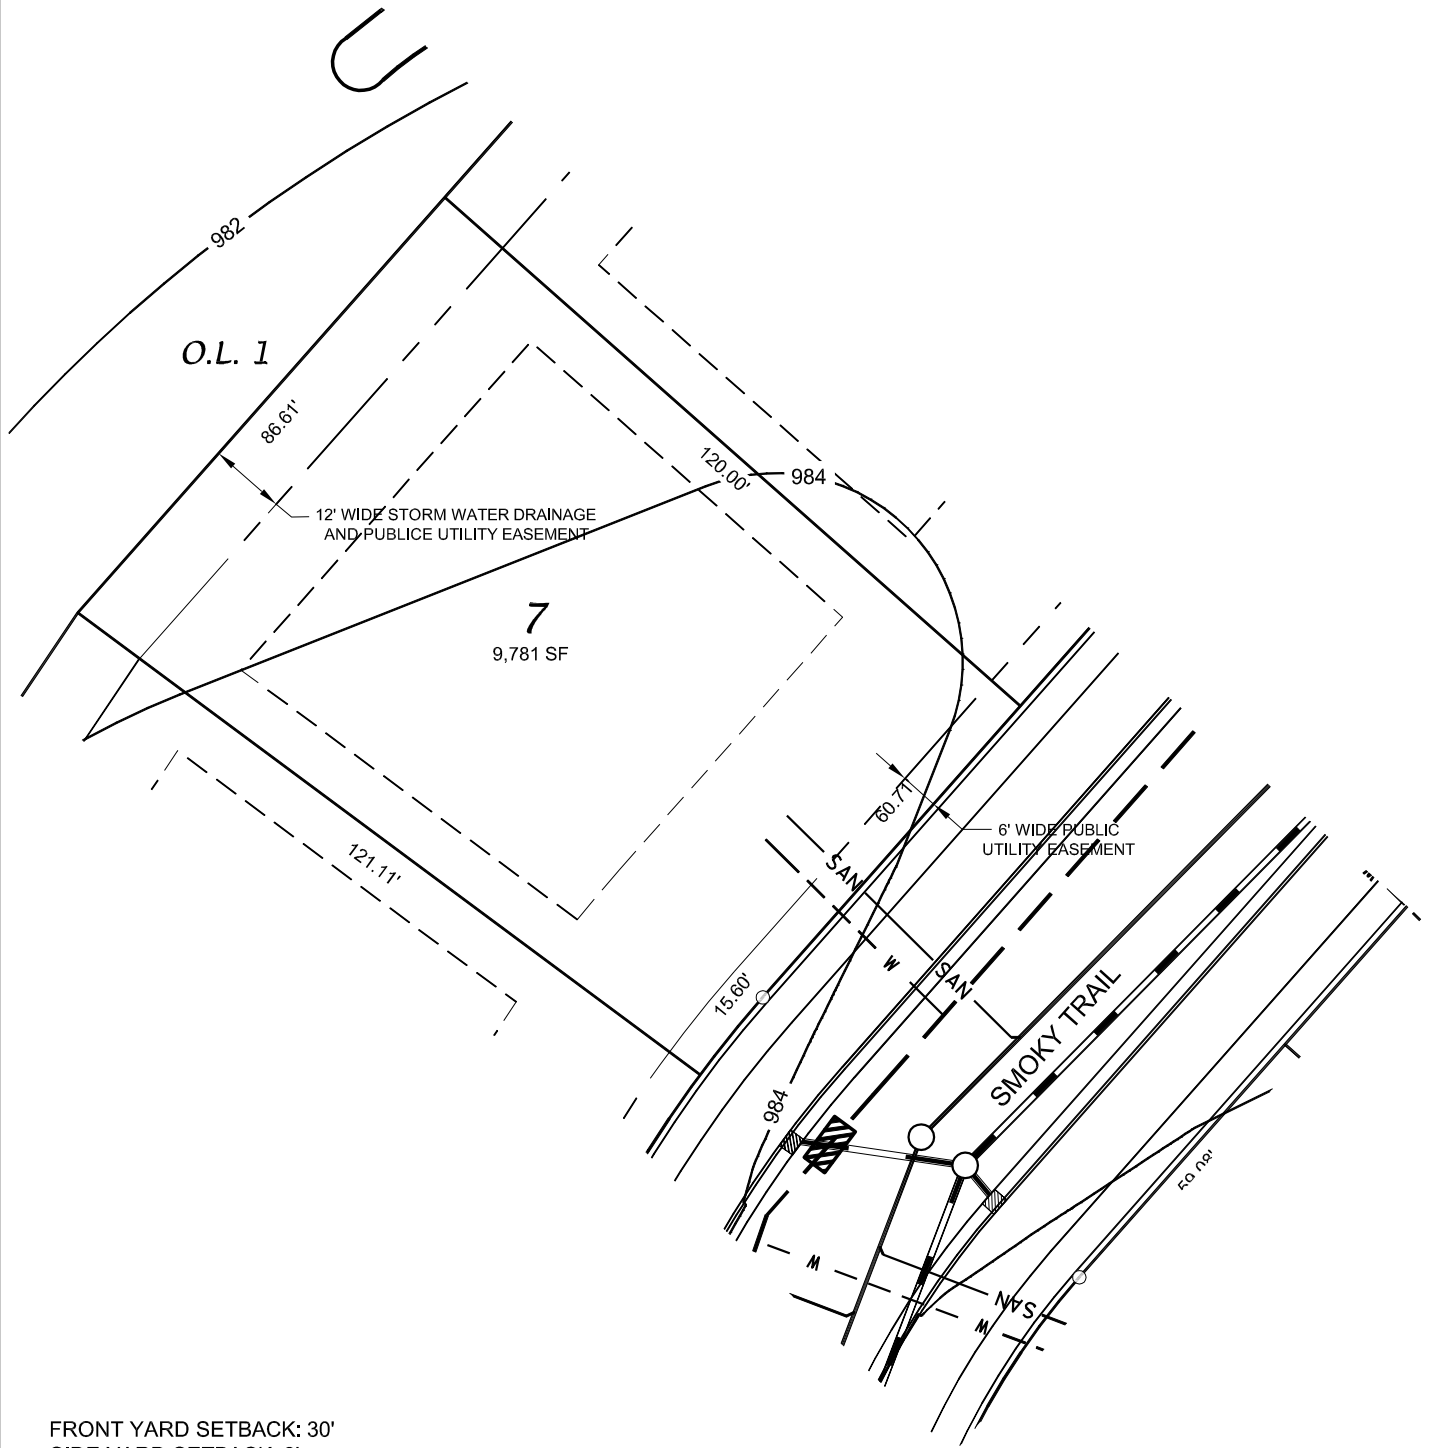

Fahey Fields - Lot 7

FRONT YARD SETBACK: 30'
SIDE YARD SETBACK: 8'
STREET SIDE YARD SETBACK: 25'
REAR YARD SETBACK: 25'

D'ONOFRIO KOTTKE AND ASSOCIATES, INC.

7530 Westward Way, Madison, WI 53717
Phone: 608.833.7530 • Fax: 608.833.1089
YOUR NATURAL RESOURCE FOR LAND DEVELOPMENT

0 30
Scale 1" = 30'

DATE: 02-05-16
F.N.: 15-05-103
REV.

DRAWN BY: JMS

U:/USER/1505103/DRAWINGS/SALES MAPS.DWG