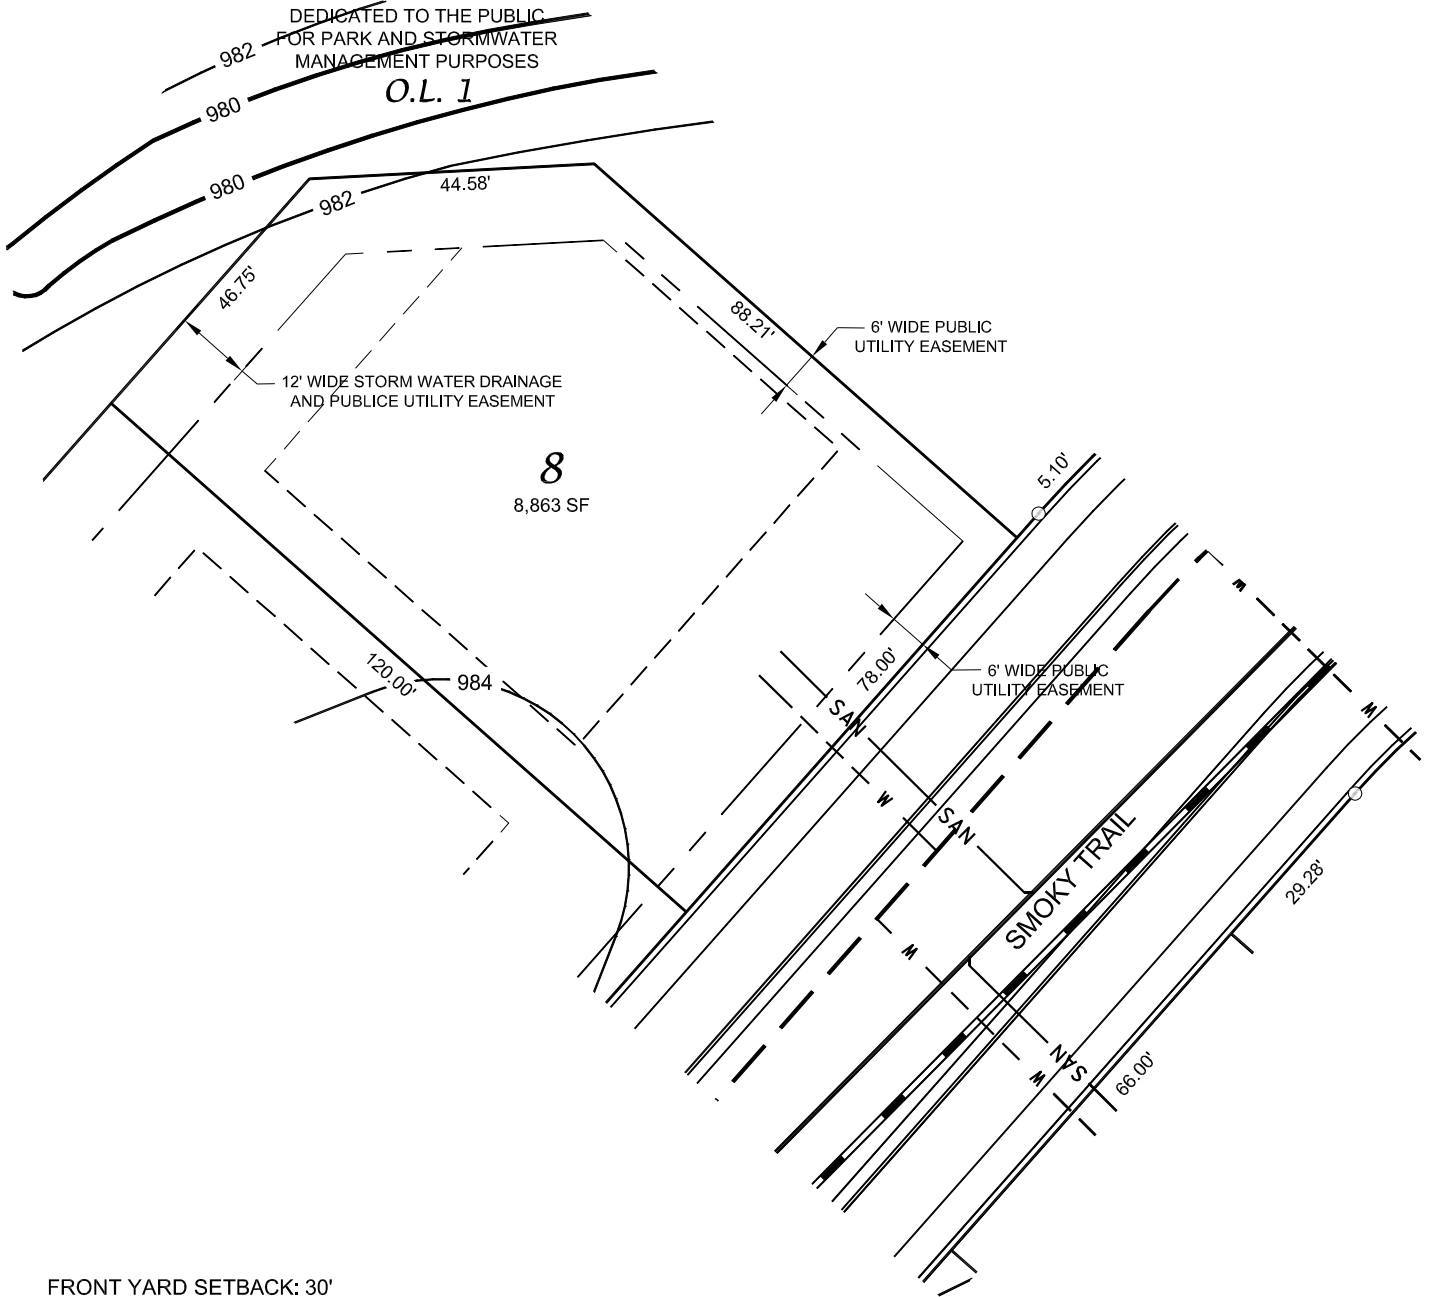

Fahey Fields - Lot 8

FRONT YARD SETBACK: 30'
SIDE YARD SETBACK: 8'
STREET SIDE YARD SETBACK: 25'
REAR YARD SETBACK: 25'

D'ONOFRIO KOTTKE AND ASSOCIATES, INC.
7530 Westward Way, Madison, WI 53717
Phone: 608.833.7530 • Fax: 608.833.1089
YOUR NATURAL RESOURCE FOR LAND DEVELOPMENT

DATE: 02-05-16
F.N.: 15-05-103
REV.

DRAWN BY: JMS

U:/USER/1505103/DRAWINGS/SALES MAPS.DWG