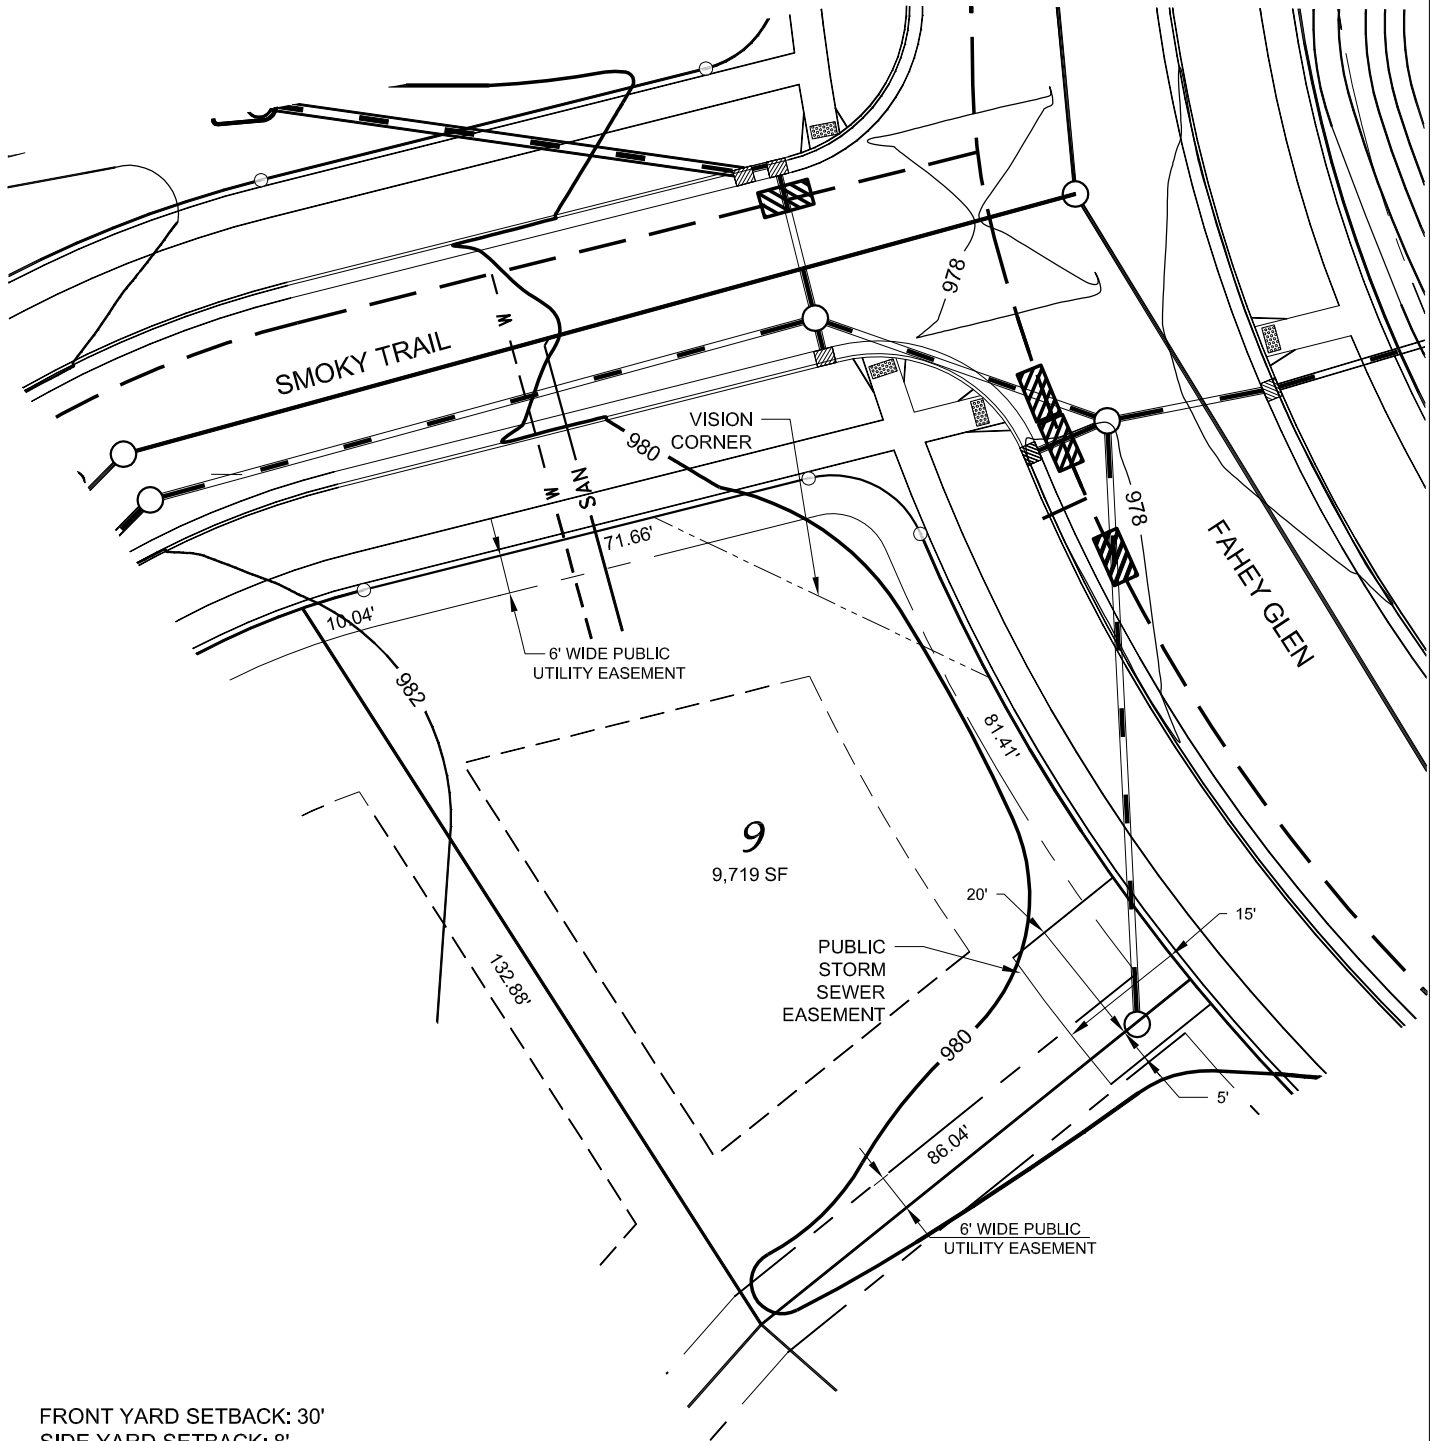

Fahey Fields - Lot 9

FRONT YARD SETBACK: 30'
 SIDE YARD SETBACK: 8'
 STREET SIDE YARD SETBACK: 25'
 REAR YARD SETBACK: 25'

D'ONOFRIO KOTTKE AND ASSOCIATES, INC.
 7530 Westward Way, Madison, WI 53717
 Phone: 608.833.7530 • Fax: 608.833.1089
 YOUR NATURAL RESOURCE FOR LAND DEVELOPMENT

DATE: 02-05-16
 F.N.: 15-05-103
 REV.

DRAWN BY: JMS