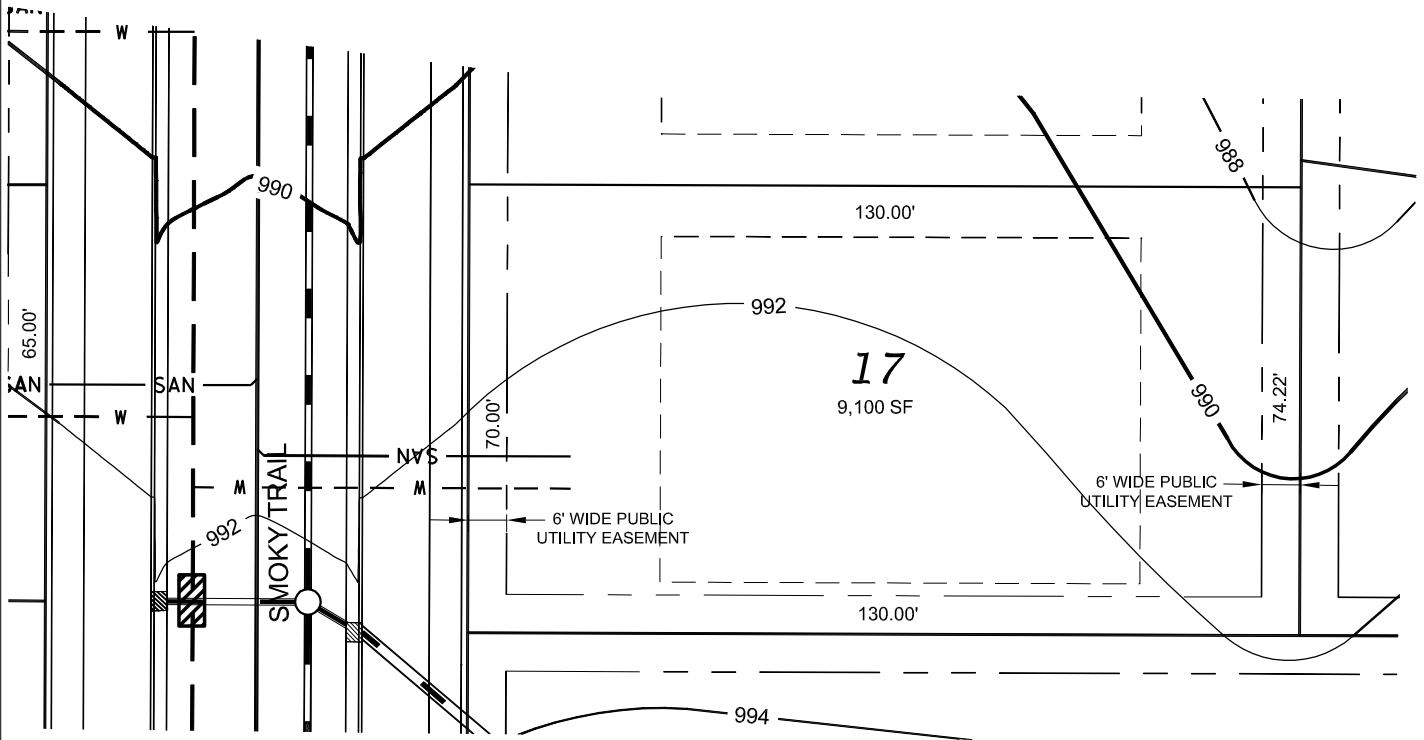

Fahey Fields - Lot 17

FRONT YARD SETBACK: 30'
 SIDE YARD SETBACK: 8'
 STREET SIDE YARD SETBACK: 25'
 REAR YARD SETBACK: 25'

D'ONOFRIO KOTTKE AND ASSOCIATES, INC.
 7530 Westward Way, Madison, WI 53717
 Phone: 608.833.7530 • Fax: 608.833.1089
YOUR NATURAL RESOURCE FOR LAND DEVELOPMENT