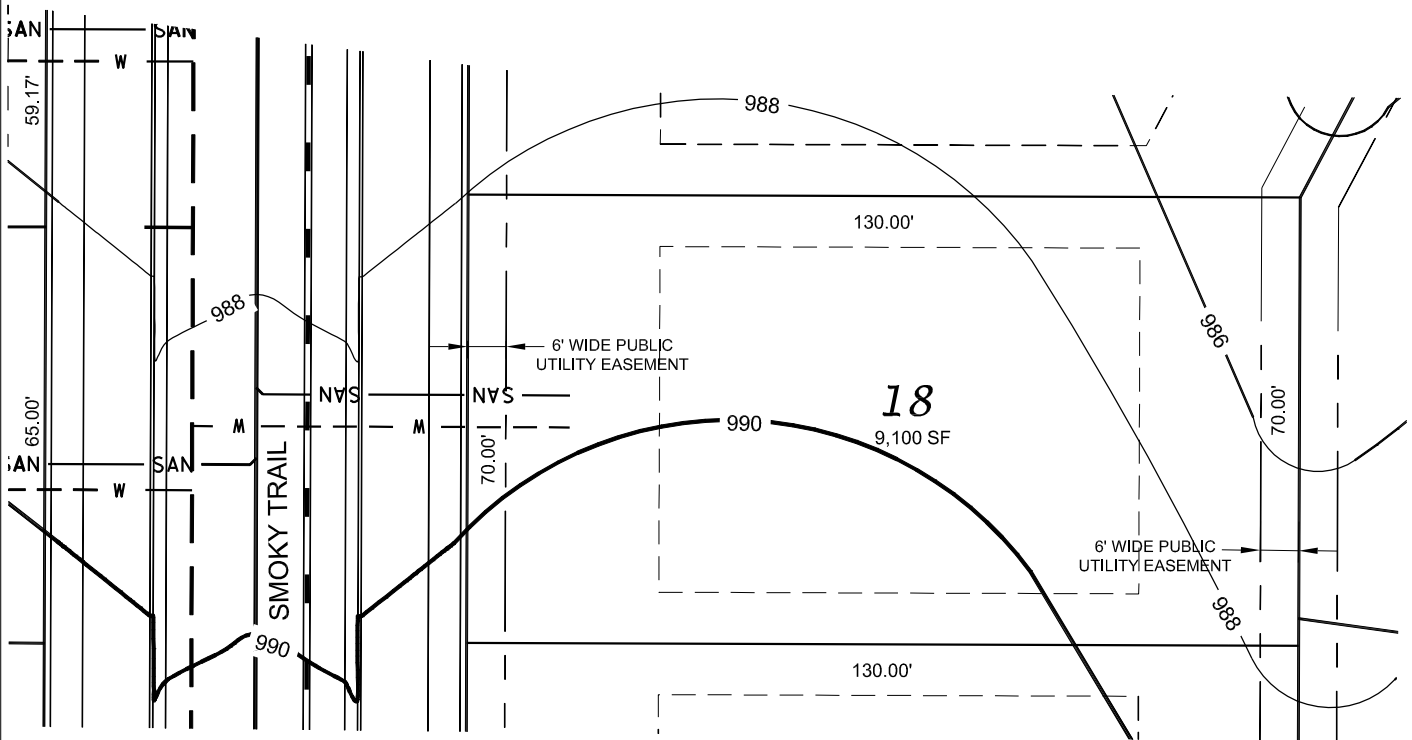

Fahey Fields - Lot 18

FRONT YARD SETBACK: 30'
 SIDE YARD SETBACK: 8'
 STREET SIDE YARD SETBACK: 25'
 REAR YARD SETBACK: 25'

D'ONOFRIO KOTTKE AND ASSOCIATES, INC.
 7530 Westward Way, Madison, WI 53717
 Phone: 608.833.7530 • Fax: 608.833.1089
 YOUR NATURAL RESOURCE FOR LAND DEVELOPMENT

DATE: 02-05-16
 F.N.: 15-05-103
 REV.

DRAWN BY: JMS
 U:/USER/1505103/DRAWINGS/SALES MAPS.DWG