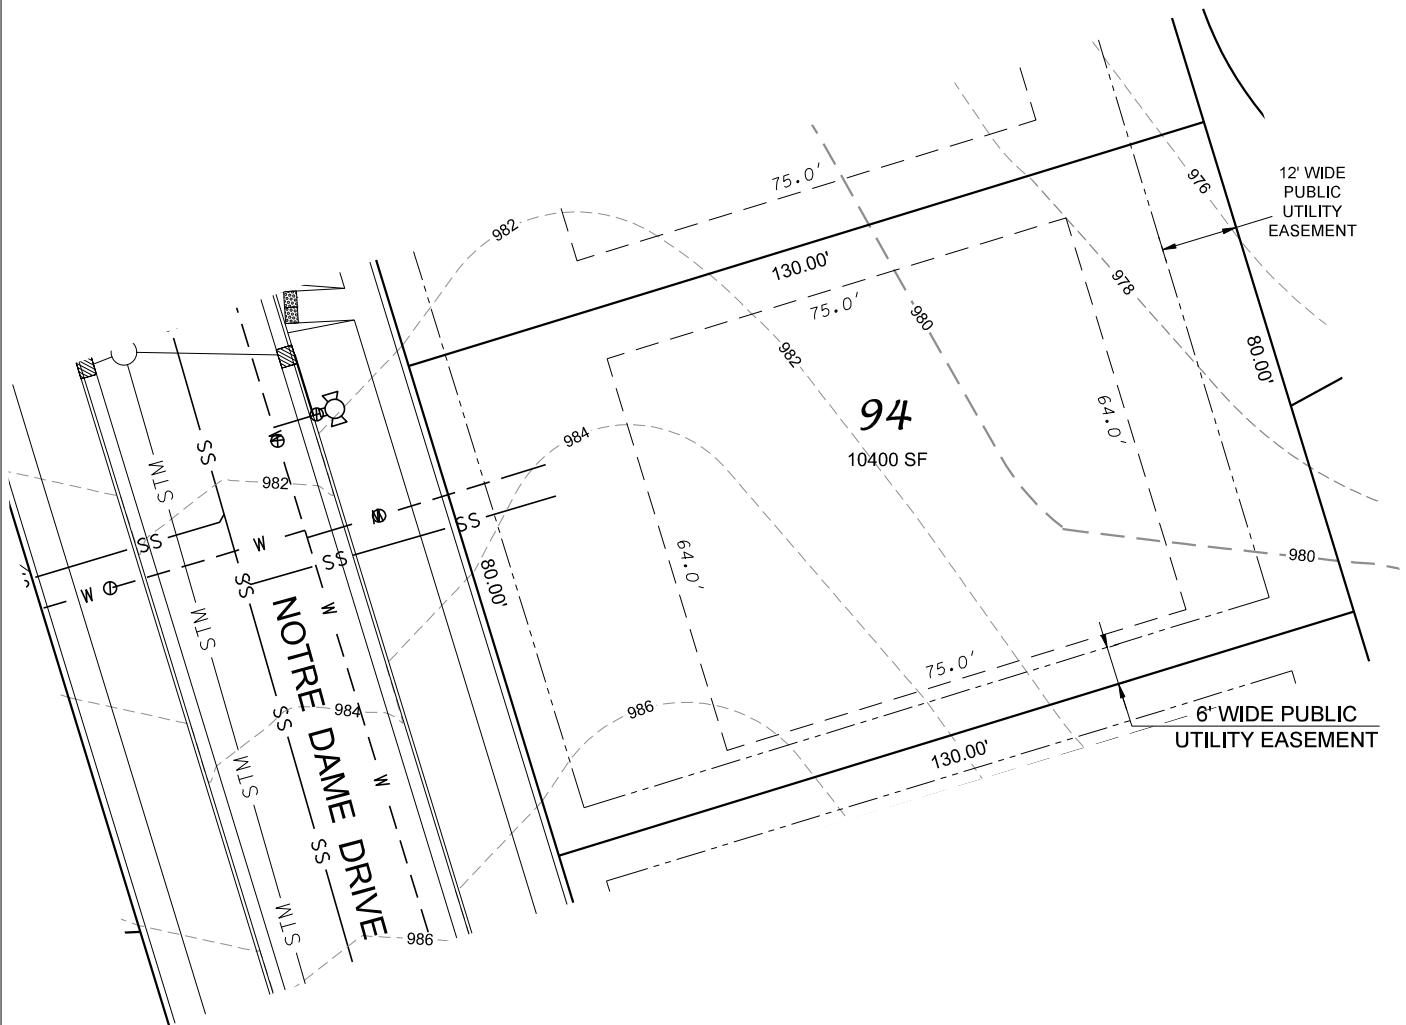

Fahey Fields - Lot 94

FRONT YARD SETBACK: 30'
 SIDE YARD SETBACK: 8'
 STREET SIDE YARD SETBACK: 25'
 REAR YARD SETBACK: 25'

D'ONOFRIO KOTTKE AND ASSOCIATES, INC.
 7530 Westward Way, Madison, WI 53717
 Phone: 608.833.7530 • Fax: 608.833.1089
 YOUR NATURAL RESOURCE FOR LAND DEVELOPMENT

DATE: 07-10-19
 F.N.: 18-05-175
 REV.

DRAWN BY: KRG