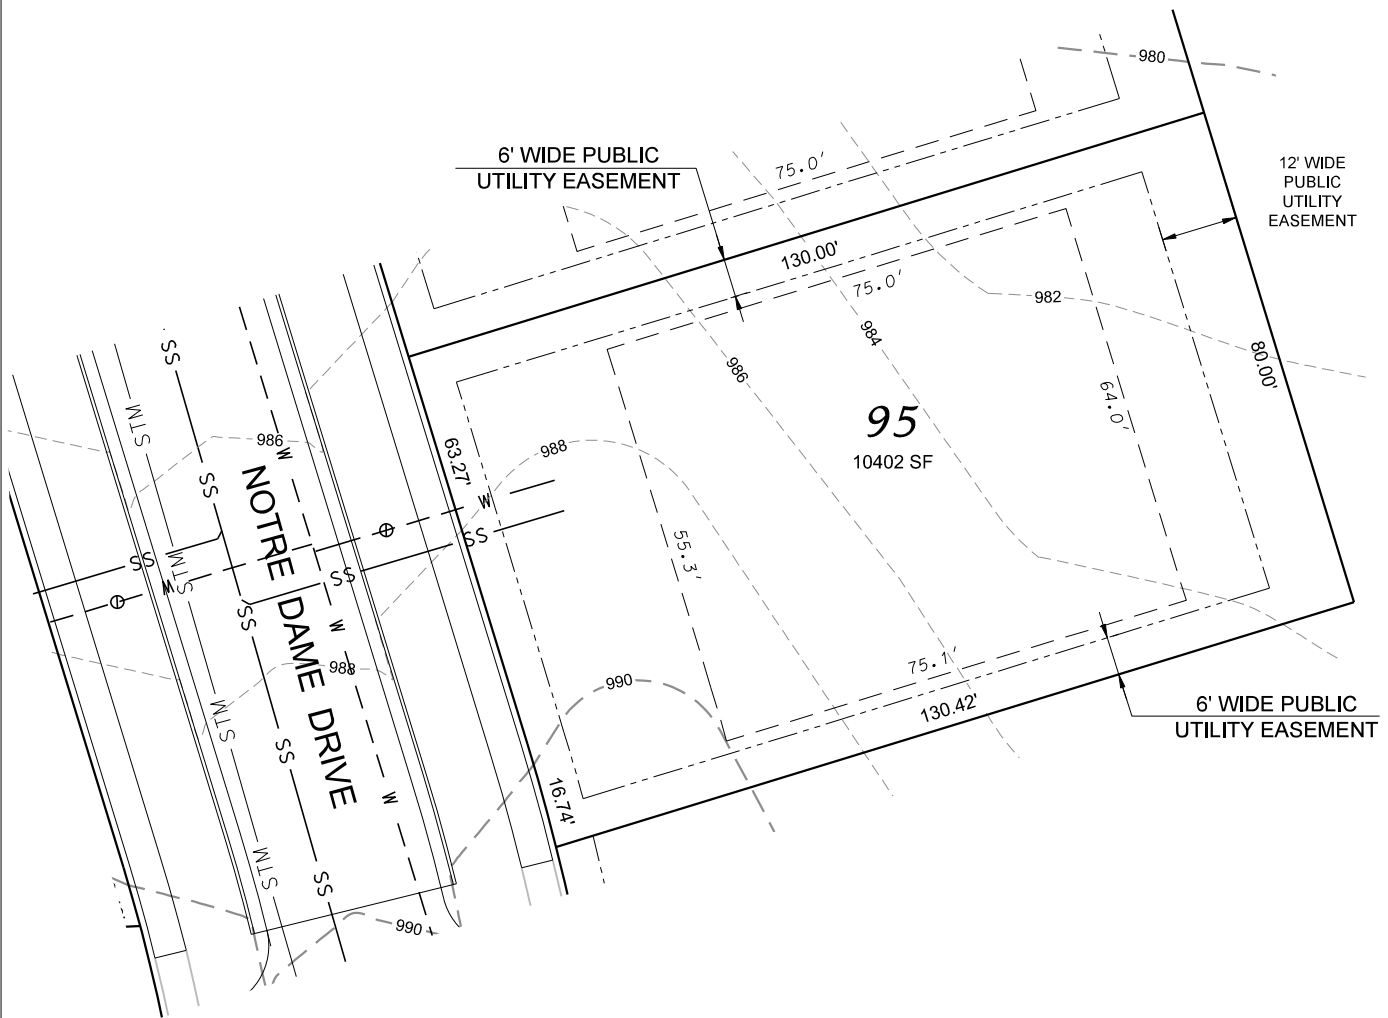

Fahey Fields - Lot 95

FRONT YARD SETBACK: 30'
 SIDE YARD SETBACK: 8'
 STREET SIDE YARD SETBACK: 25'
 REAR YARD SETBACK: 25'

D'ONOFRIO KOTTKE AND ASSOCIATES, INC.
 7530 Westward Way, Madison, WI 53717
 Phone: 608.833.7530 • Fax: 608.833.1089
 YOUR NATURAL RESOURCE FOR LAND DEVELOPMENT

DATE: 07-10-19
 F.N.: 18-05-175
 REV.

DRAWN BY: KRG