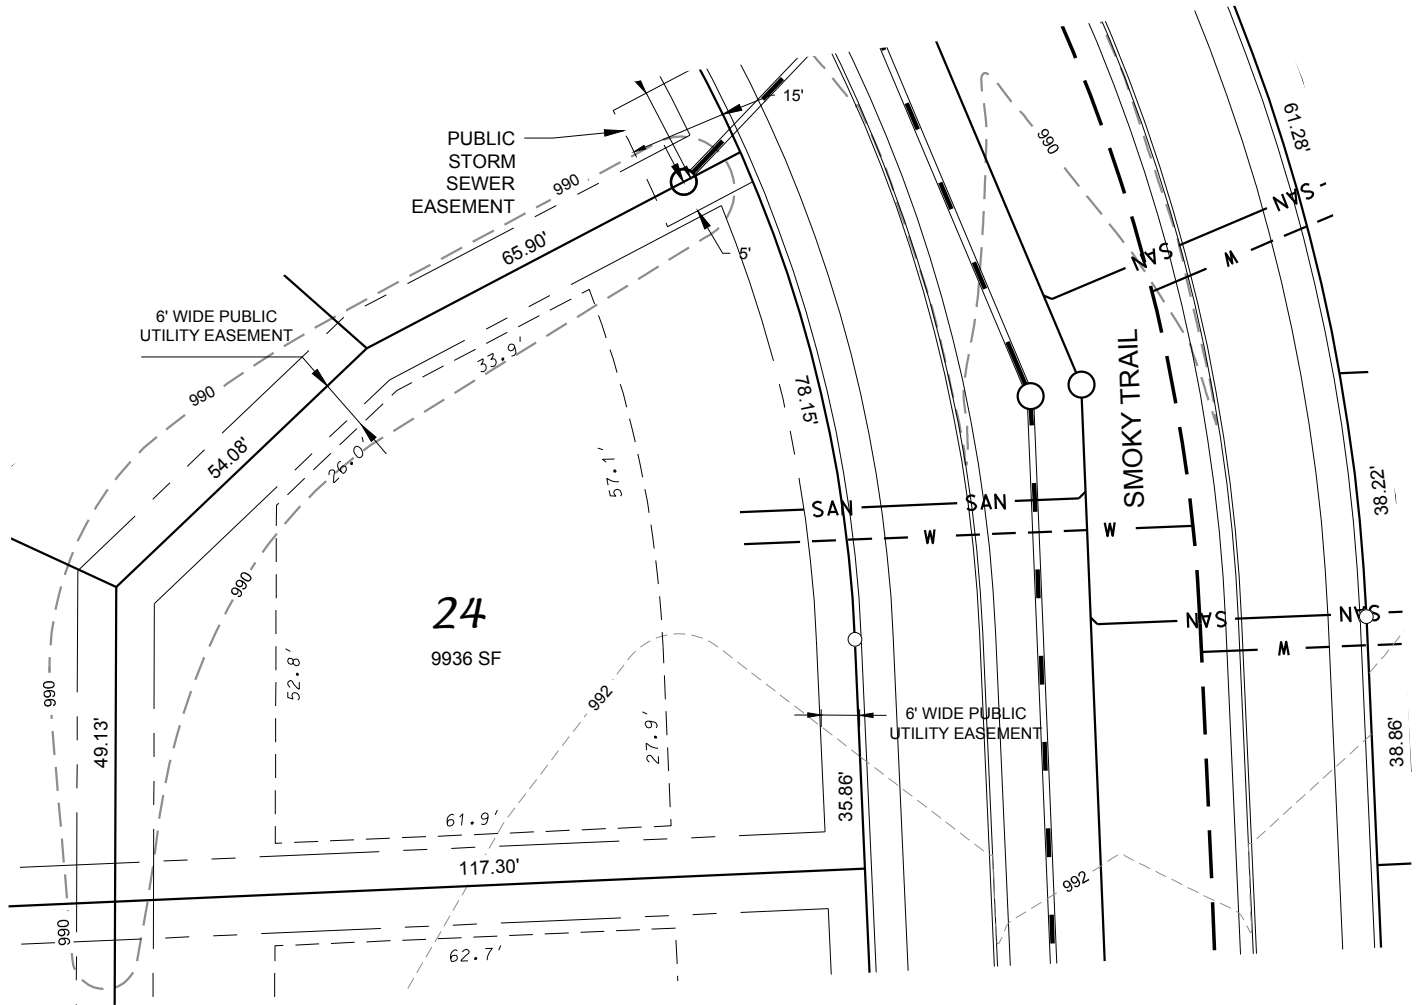

Fahey Fields - Lot 24

FRONT YARD SETBACK: 30'
 SIDE YARD SETBACK: 8'
 STREET SIDE YARD SETBACK: 25'
 REAR YARD SETBACK: 25'

D'ONOFRIO KOTTKE AND ASSOCIATES, INC.
 7530 Westward Way, Madison, WI 53717
 Phone: 608.833.7530 • Fax: 608.833.1089
 YOUR NATURAL RESOURCE FOR LAND DEVELOPMENT

DATE: 07-02-18
 F.N.: 17-05-157
 REV.

DRAWN BY: KRG
 U:/USER/1705157/DRAWINGS/SALES MAPS.DWG